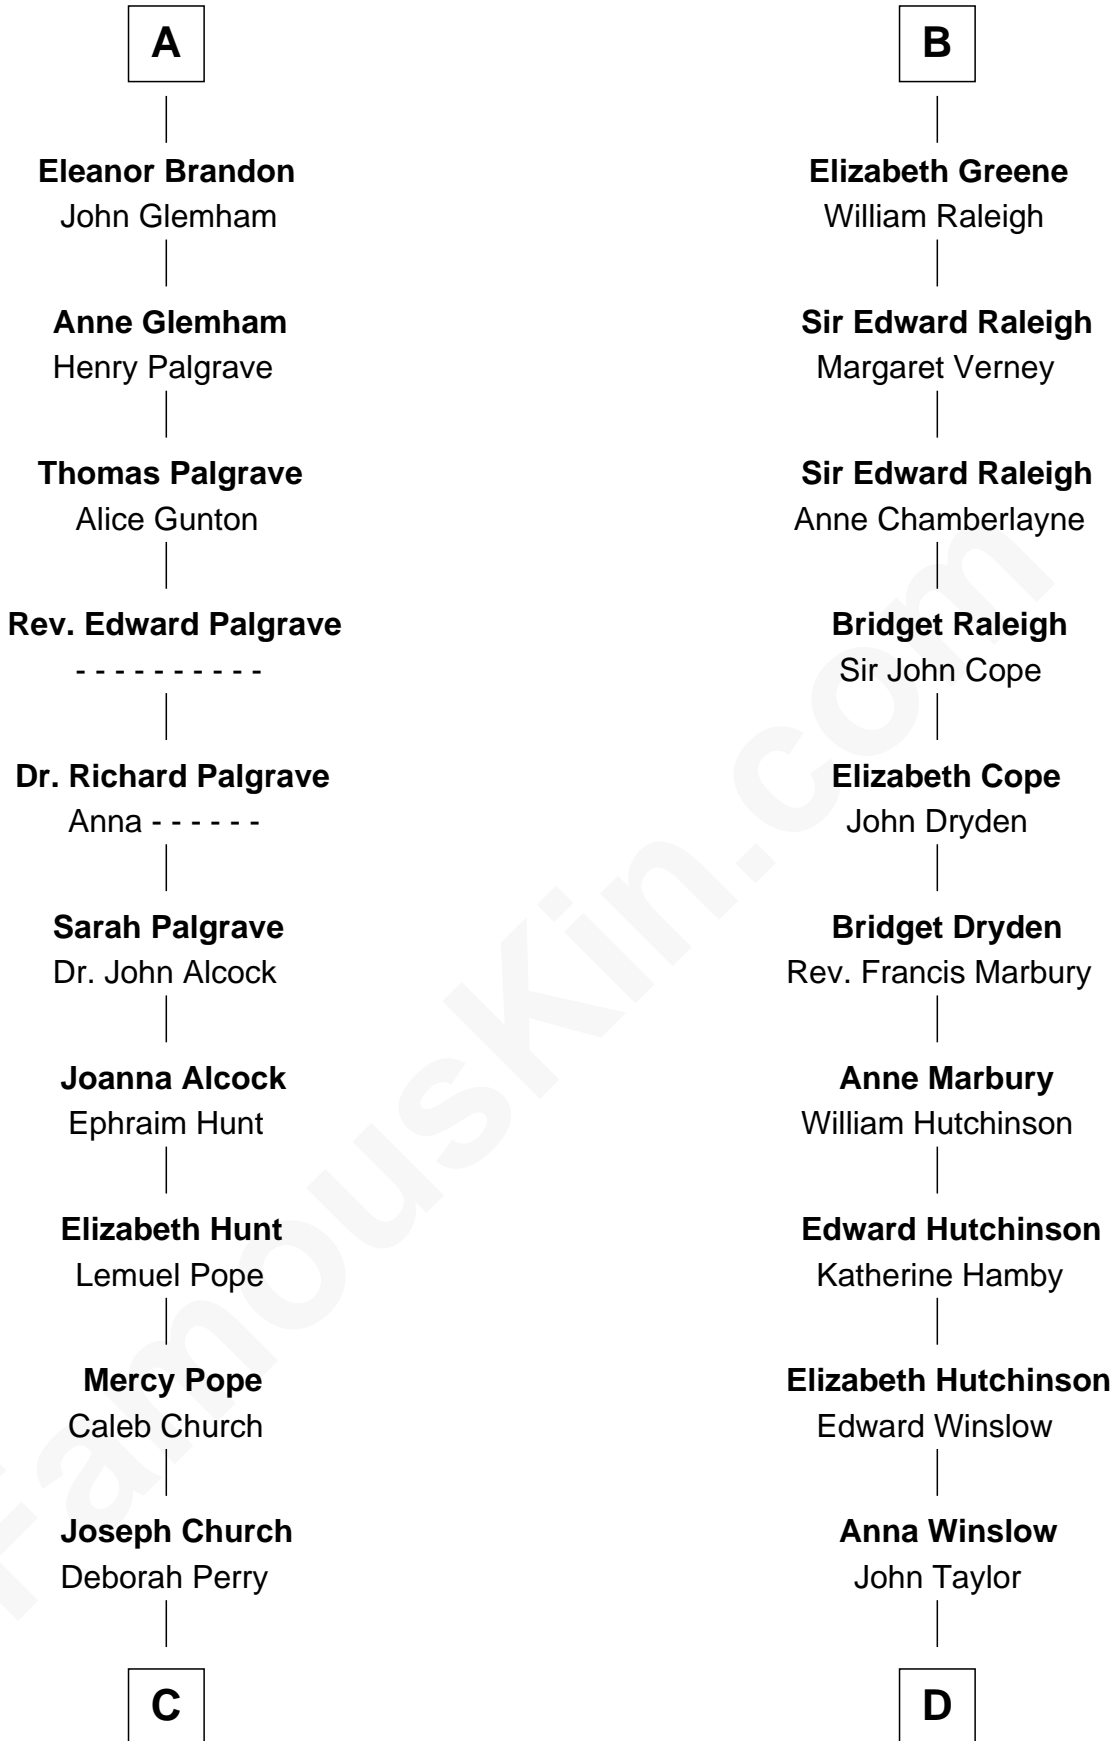

**FamousKin.com**  
**Relationship Chart of**  
**Franklin D. Roosevelt**  
*32nd U.S. President*

19th cousin 1 time removed of  
**Nicholas Gilman**  
*Signer of the U.S. Constitution*

**C**

**Deborah P. Church**

Warren Delano

**Warren Delano**

Catharine Robbins Lyman

**Sara Delano**

James Roosevelt

**Franklin D. Roosevelt**

*32nd U.S. President*

**D**