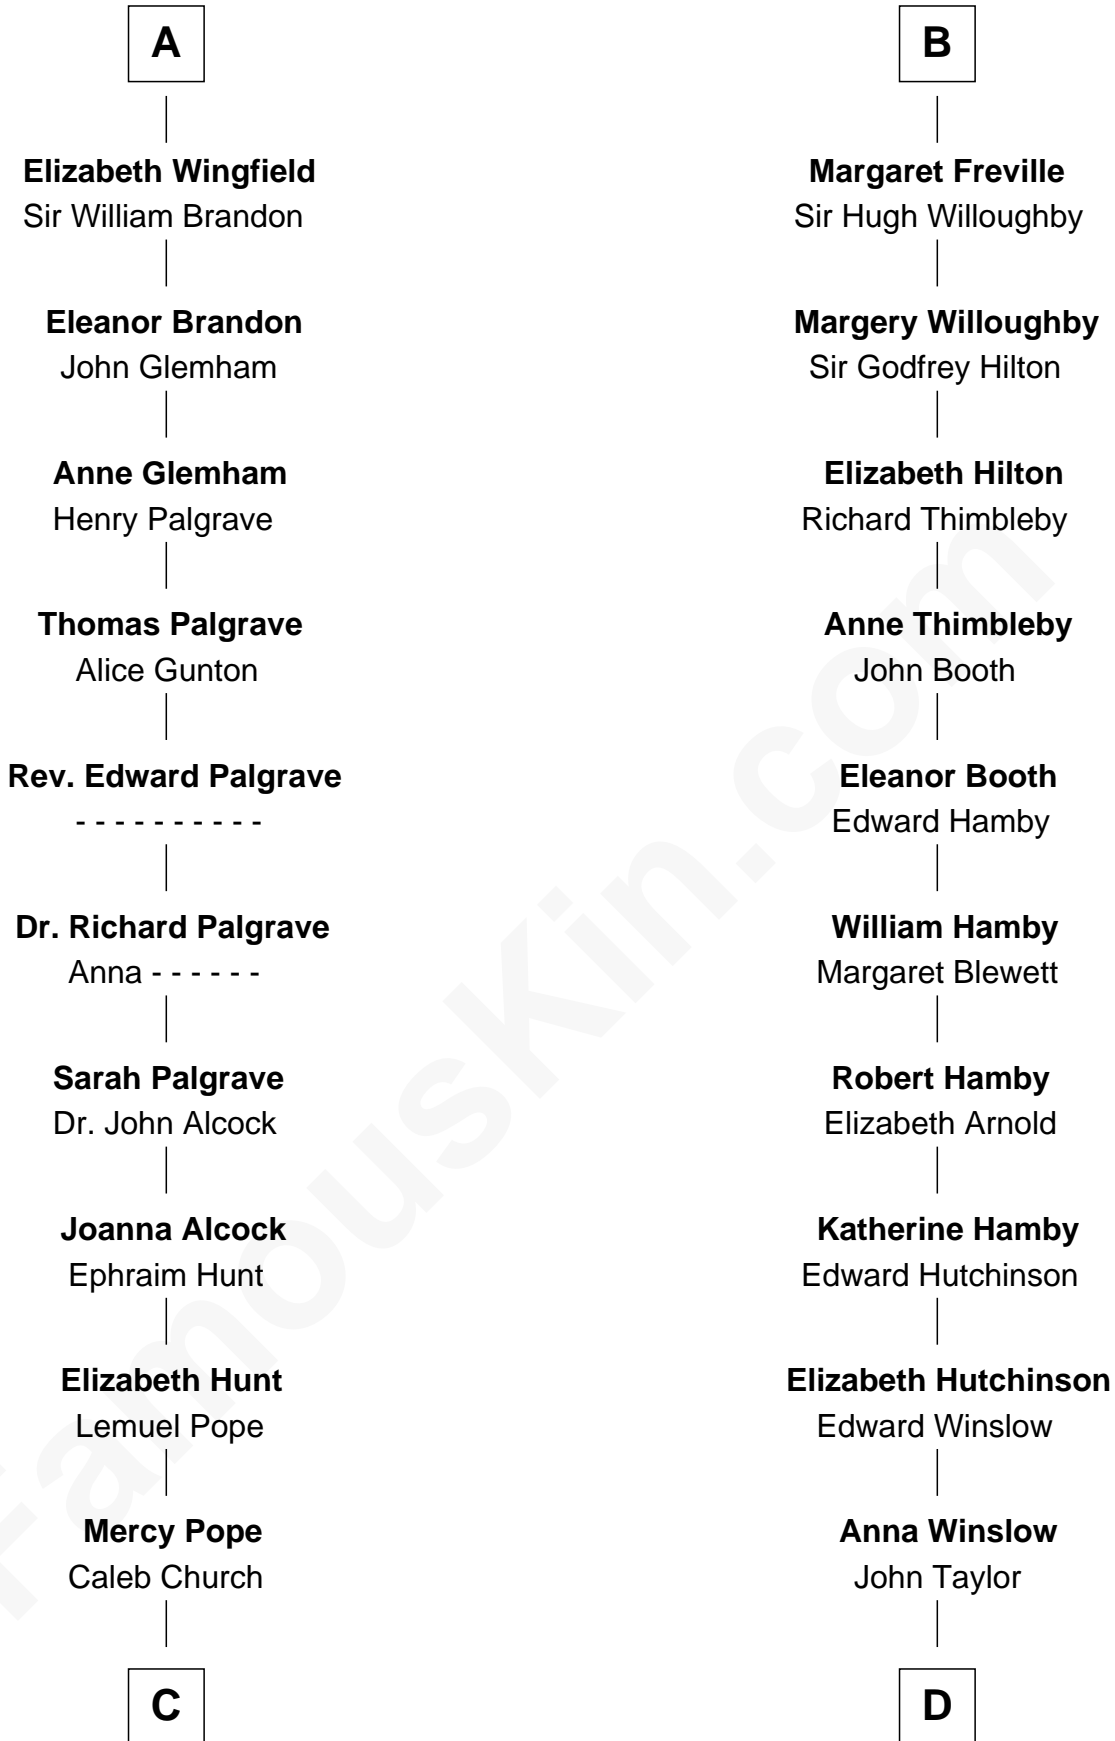

**FamousKin.com**  
**Relationship Chart of**  
**Franklin D. Roosevelt**  
*32nd U.S. President*

19th cousin 2 times removed of  
**Nicholas Gilman**  
*Signer of the U.S. Constitution*

**Sir Gerald de Prendergast**

**C**

**Joseph Church**

Deborah Perry

**Deborah P. Church**

Warren Delano

**Warren Delano**

Catharine Robbins Lyman

**Sara Delano**

James Roosevelt

**Franklin D. Roosevelt**

*32nd U.S. President*

**D**

**Rev. John Taylor**

Elizabeth Rogers

**Ann Taylor**

Nicholas Gilman