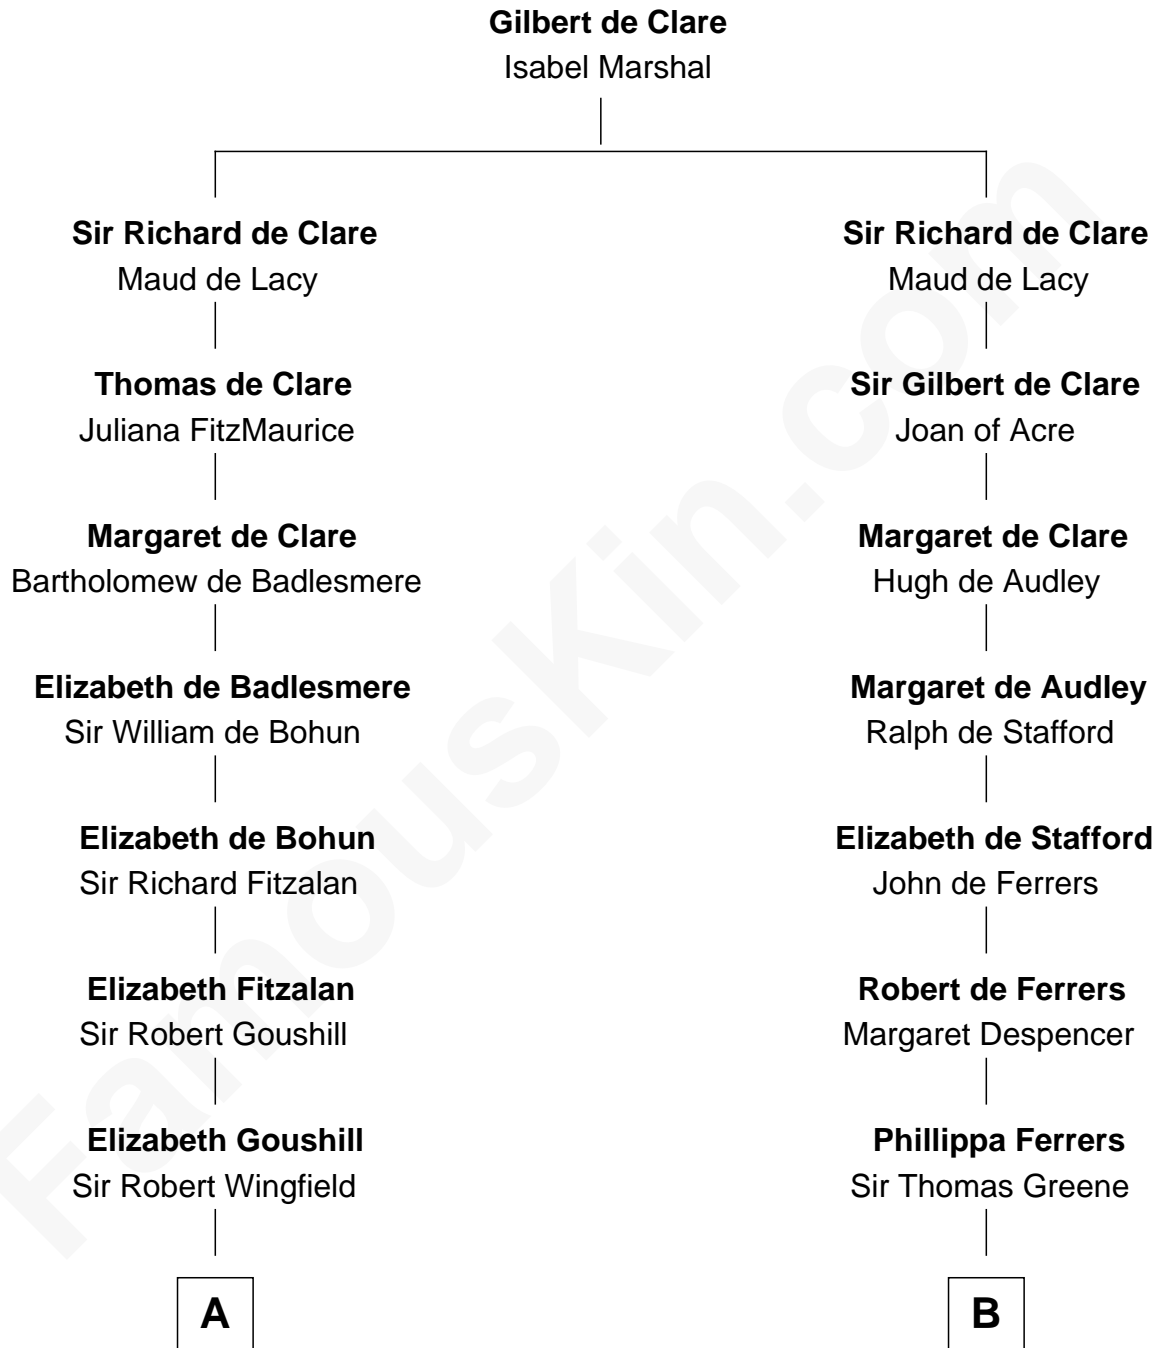

**FamousKin.com**  
**Relationship Chart of**  
**Franklin D. Roosevelt**  
*32nd U.S. President*

19th cousin 2 times removed of  
**Nicholas Gilman**  
*Signer of the U.S. Constitution*

**C**

**Joseph Church**

Deborah Perry

**Deborah P. Church**

Warren Delano

**Warren Delano**

Catharine Robbins Lyman

**Sara Delano**

James Roosevelt

**Franklin D. Roosevelt**