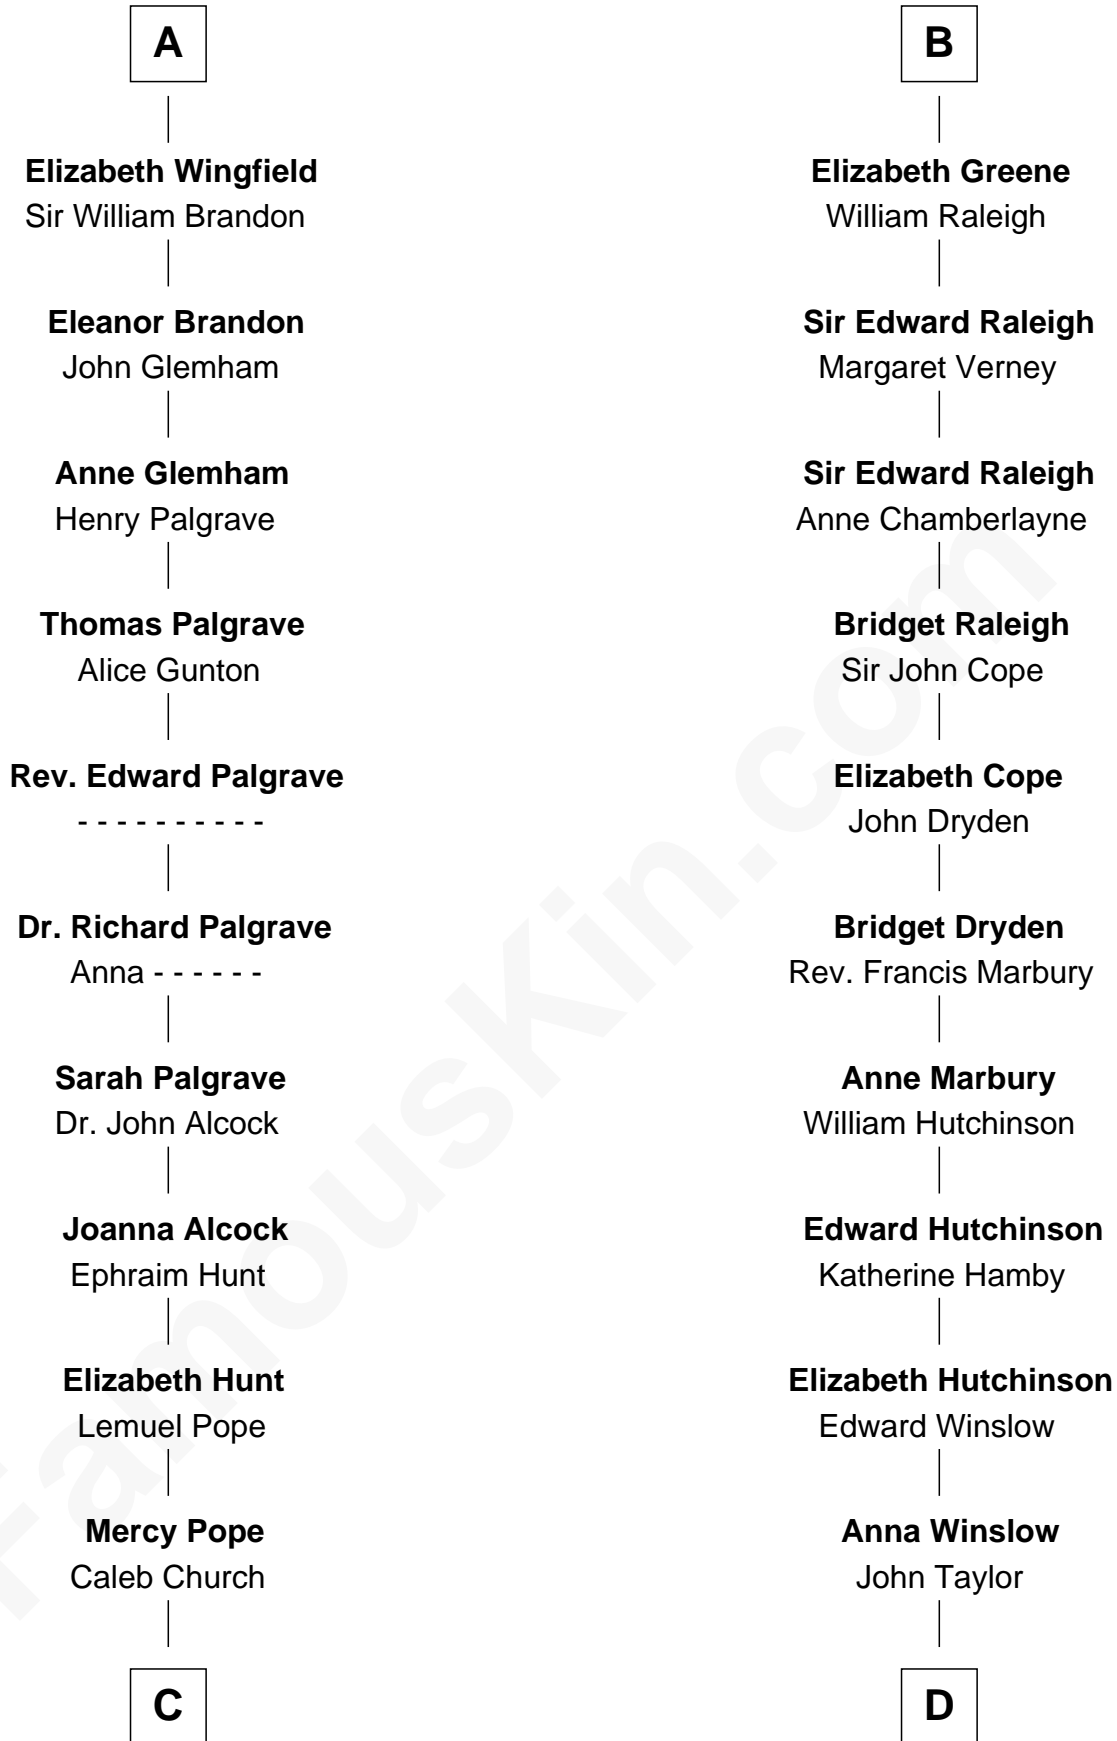

**FamousKin.com**  
**Relationship Chart of**  
**Franklin D. Roosevelt**  
*32nd U.S. President*

19th cousin 2 times removed of  
**Nicholas Gilman**  
*Signer of the U.S. Constitution*

**C**

**Joseph Church**

Deborah Perry

**Deborah P. Church**

Warren Delano

**Warren Delano**

Catharine Robbins Lyman

**Sara Delano**

James Roosevelt

**Franklin D. Roosevelt**