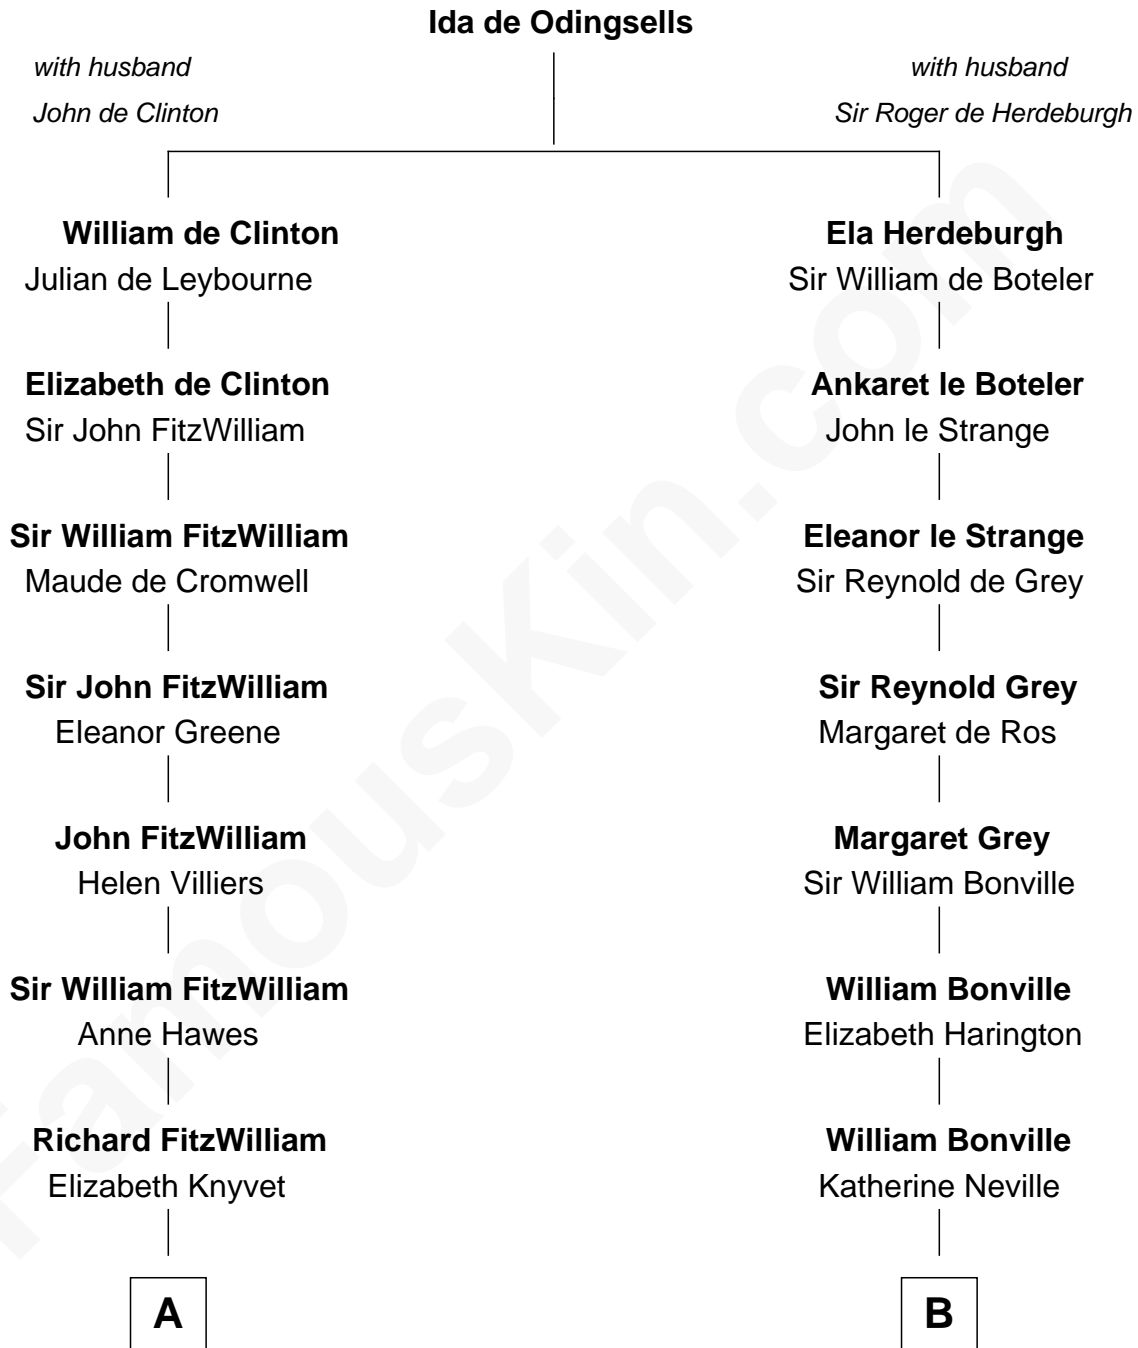

FamousKin.com
Relationship Chart of
Franklin D. Roosevelt
32nd U.S. President

17th cousin 1 time removed of
Nicholas Gilman
Signer of the U.S. Constitution

C

James Roosevelt

Sara Delano

Franklin D. Roosevelt

32nd U.S. President

FamousKin.com