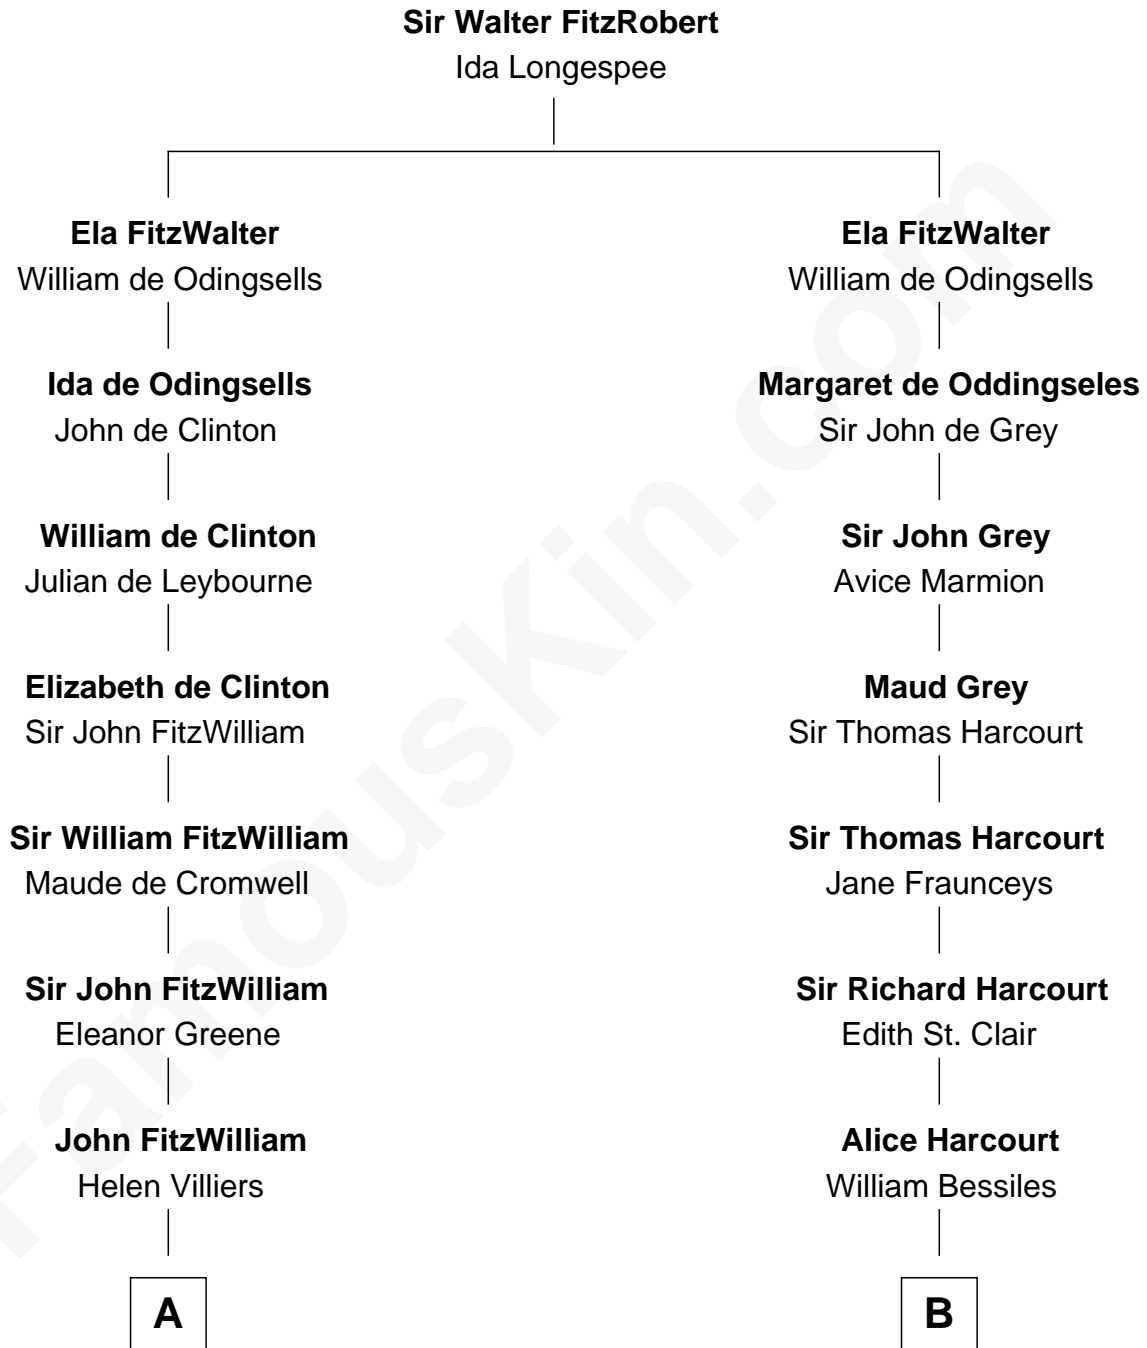

**FamousKin.com**  
**Relationship Chart of**  
**Franklin D. Roosevelt**  
*32nd U.S. President*

**17th cousin 3 times removed of**  
**Nicholas Gilman**  
*Signer of the U.S. Constitution*

**C**

John Aspinwall

Susan Howland

Mary Rebecca Aspinwall

Isaac Daniel Roosevelt

James Roosevelt

Sara Delano

Franklin D. Roosevelt

*32nd U.S. President*

FamousKin.com