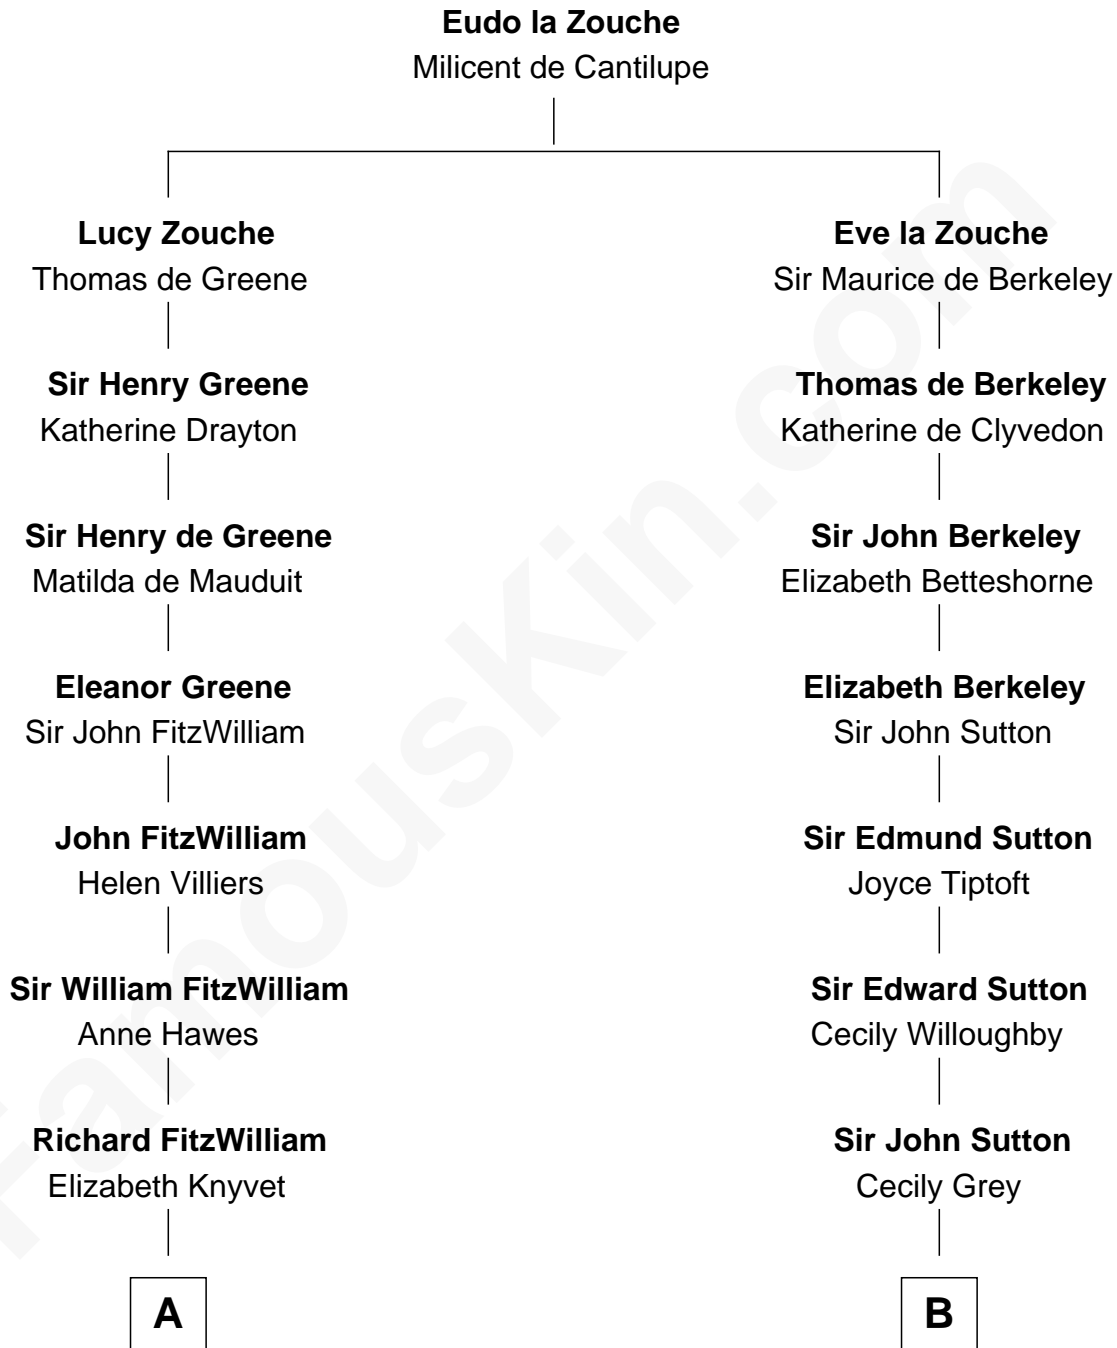

FamousKin.com
Relationship Chart of
Franklin D. Roosevelt
32nd U.S. President

15th cousin 3 times removed of
Nicholas Gilman
Signer of the U.S. Constitution

C

James Roosevelt

Sara Delano

Franklin D. Roosevelt

32nd U.S. President

FamousKin.com