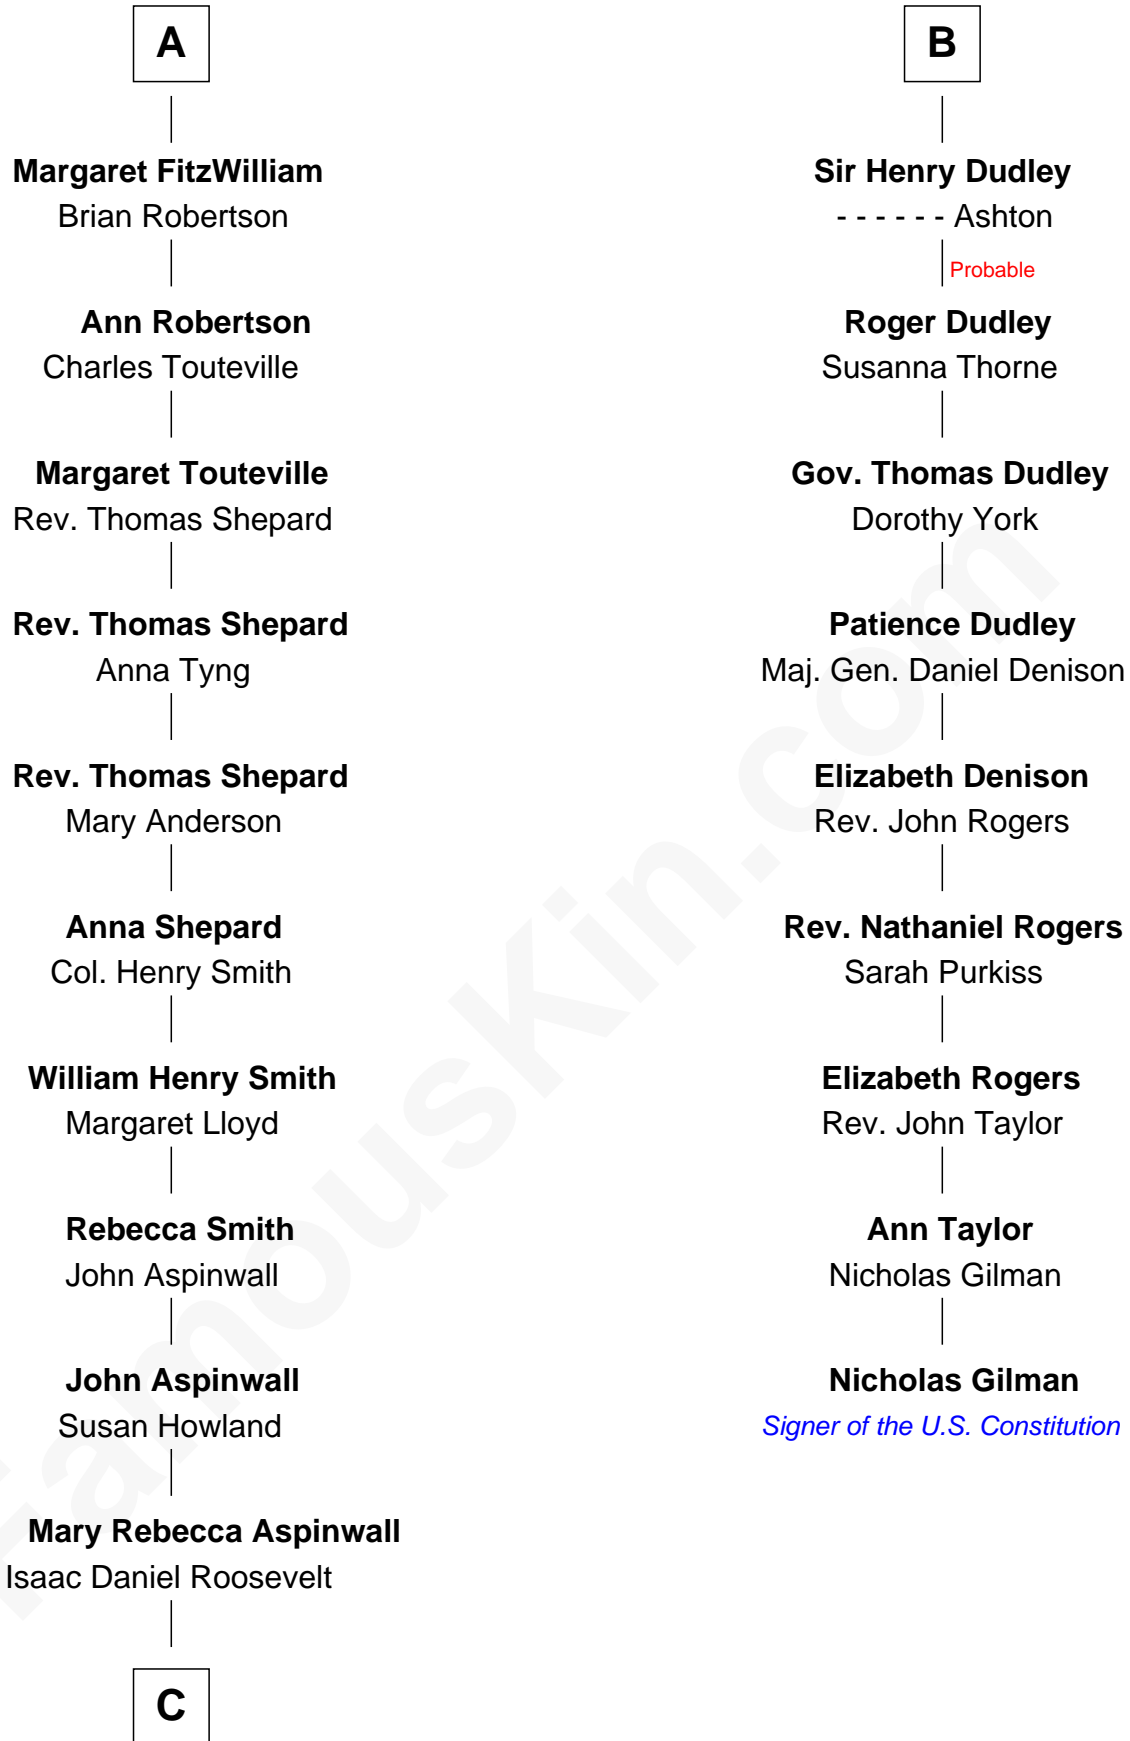

FamousKin.com
Relationship Chart of
Franklin D. Roosevelt
32nd U.S. President

15th cousin 3 times removed of
Nicholas Gilman
Signer of the U.S. Constitution

C

James Roosevelt

Sara Delano

Franklin D. Roosevelt

32nd U.S. President

FamousKin.com