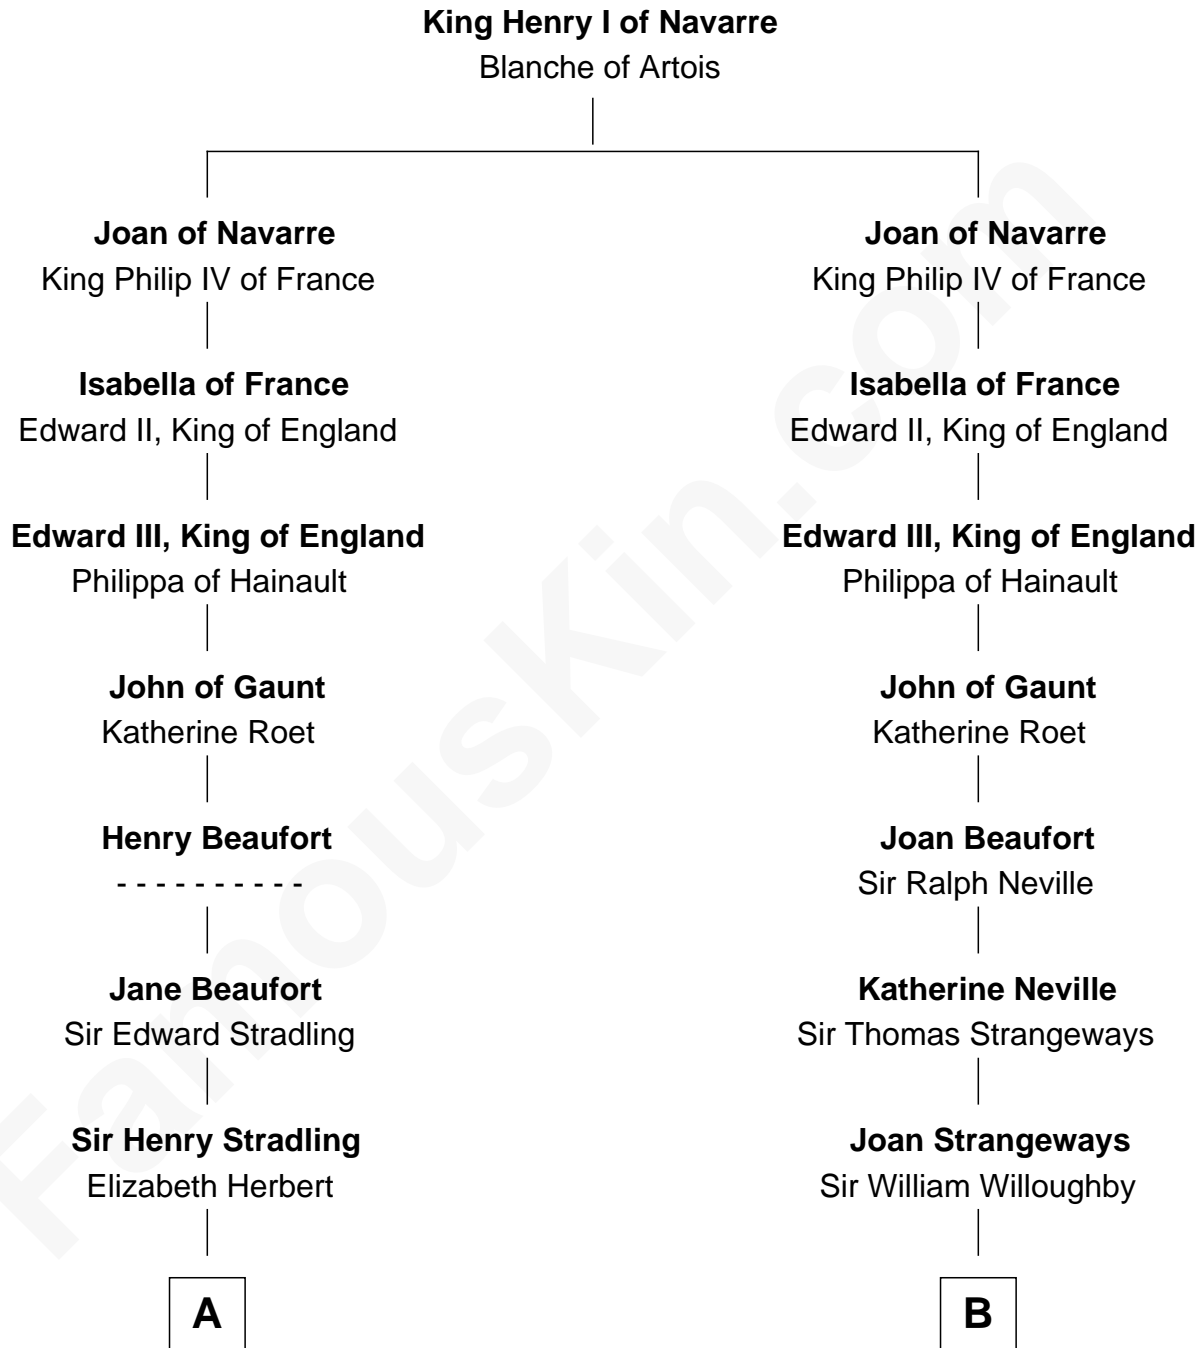

FamousKin.com
Relationship Chart of
Franklin D. Roosevelt
32nd U.S. President

17th cousin 4 times removed of
Nicholas Gilman
Signer of the U.S. Constitution

C

Rebecca Smith

John Aspinwall

John Aspinwall

Susan Howland

Mary Rebecca Aspinwall

Isaac Daniel Roosevelt

James Roosevelt

Sara Delano

Franklin D. Roosevelt

32nd U.S. President

FamousKin.com