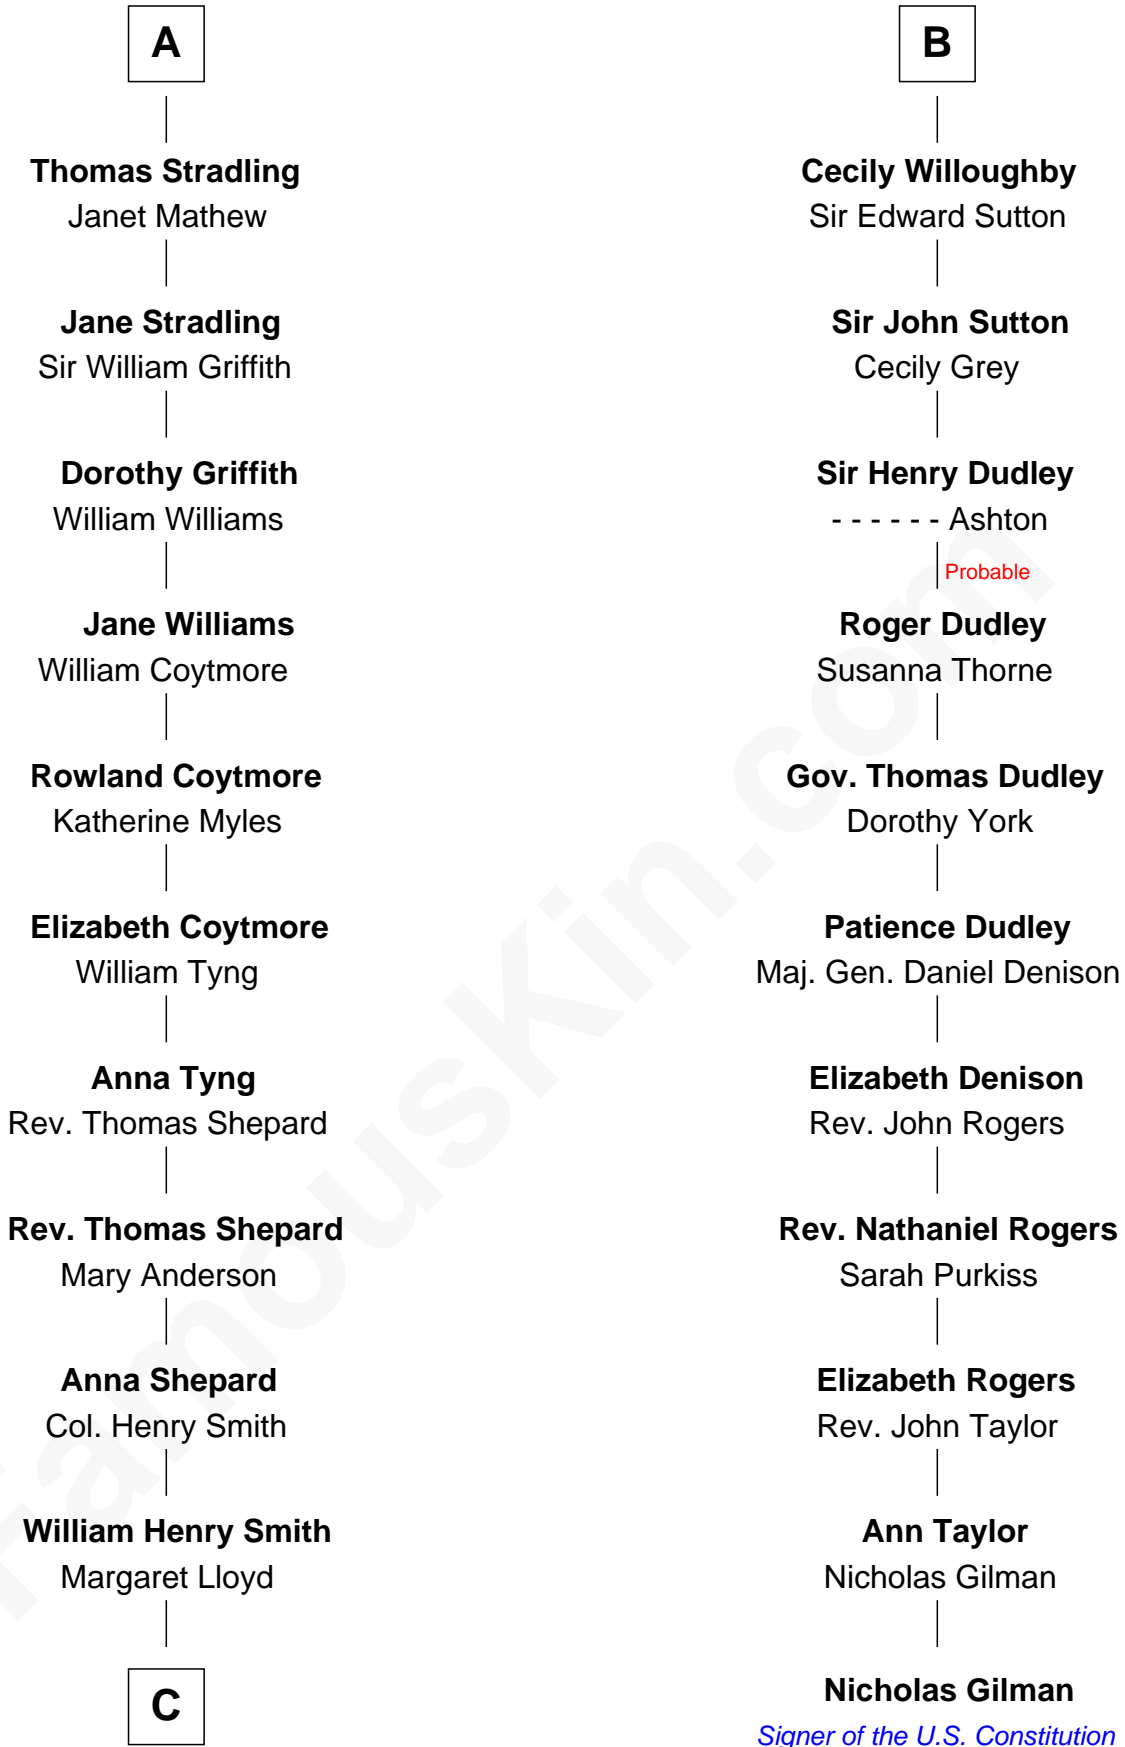

FamousKin.com
Relationship Chart of
Franklin D. Roosevelt
32nd U.S. President

17th cousin 4 times removed of
Nicholas Gilman
Signer of the U.S. Constitution

C

Rebecca Smith

John Aspinwall

John Aspinwall

Susan Howland

Mary Rebecca Aspinwall

Isaac Daniel Roosevelt

James Roosevelt

Sara Delano

Franklin D. Roosevelt

32nd U.S. President

FamousKin.com