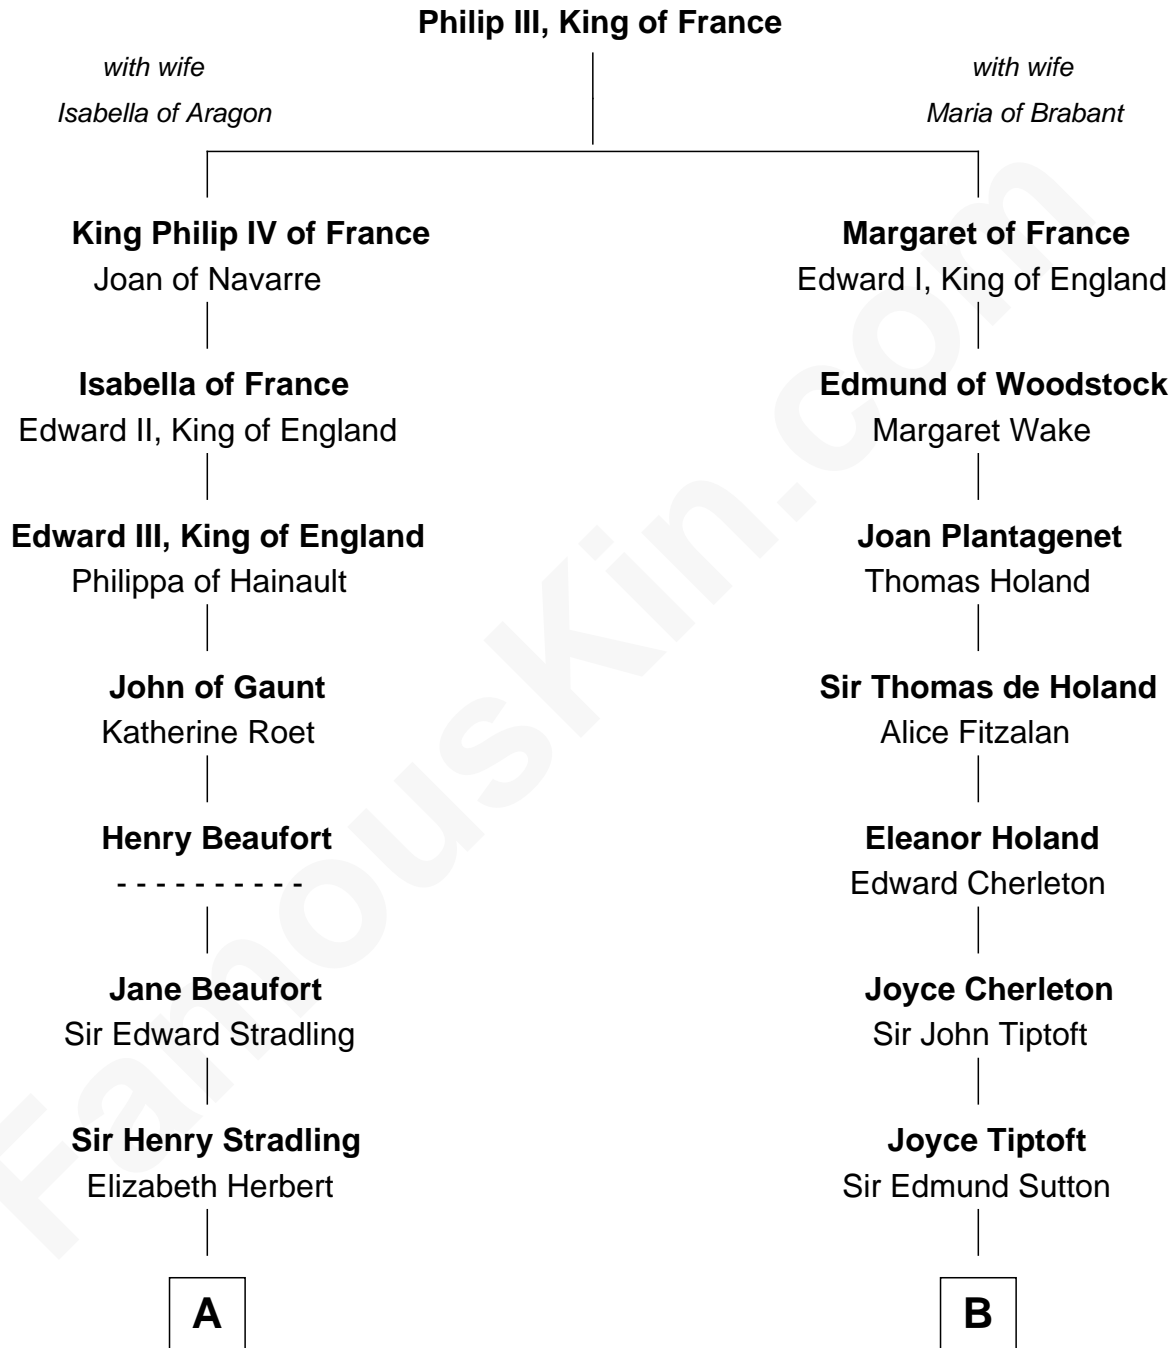

FamousKin.com
Relationship Chart of
Franklin D. Roosevelt
32nd U.S. President

17th cousin 4 times removed of
Nicholas Gilman
Signer of the U.S. Constitution

C

—
Rebecca Smith

John Aspinwall

—
John Aspinwall

Susan Howland

—
Mary Rebecca Aspinwall

Isaac Daniel Roosevelt

—
James Roosevelt

Sara Delano

—
Franklin D. Roosevelt

32nd U.S. President

FamousKin.com