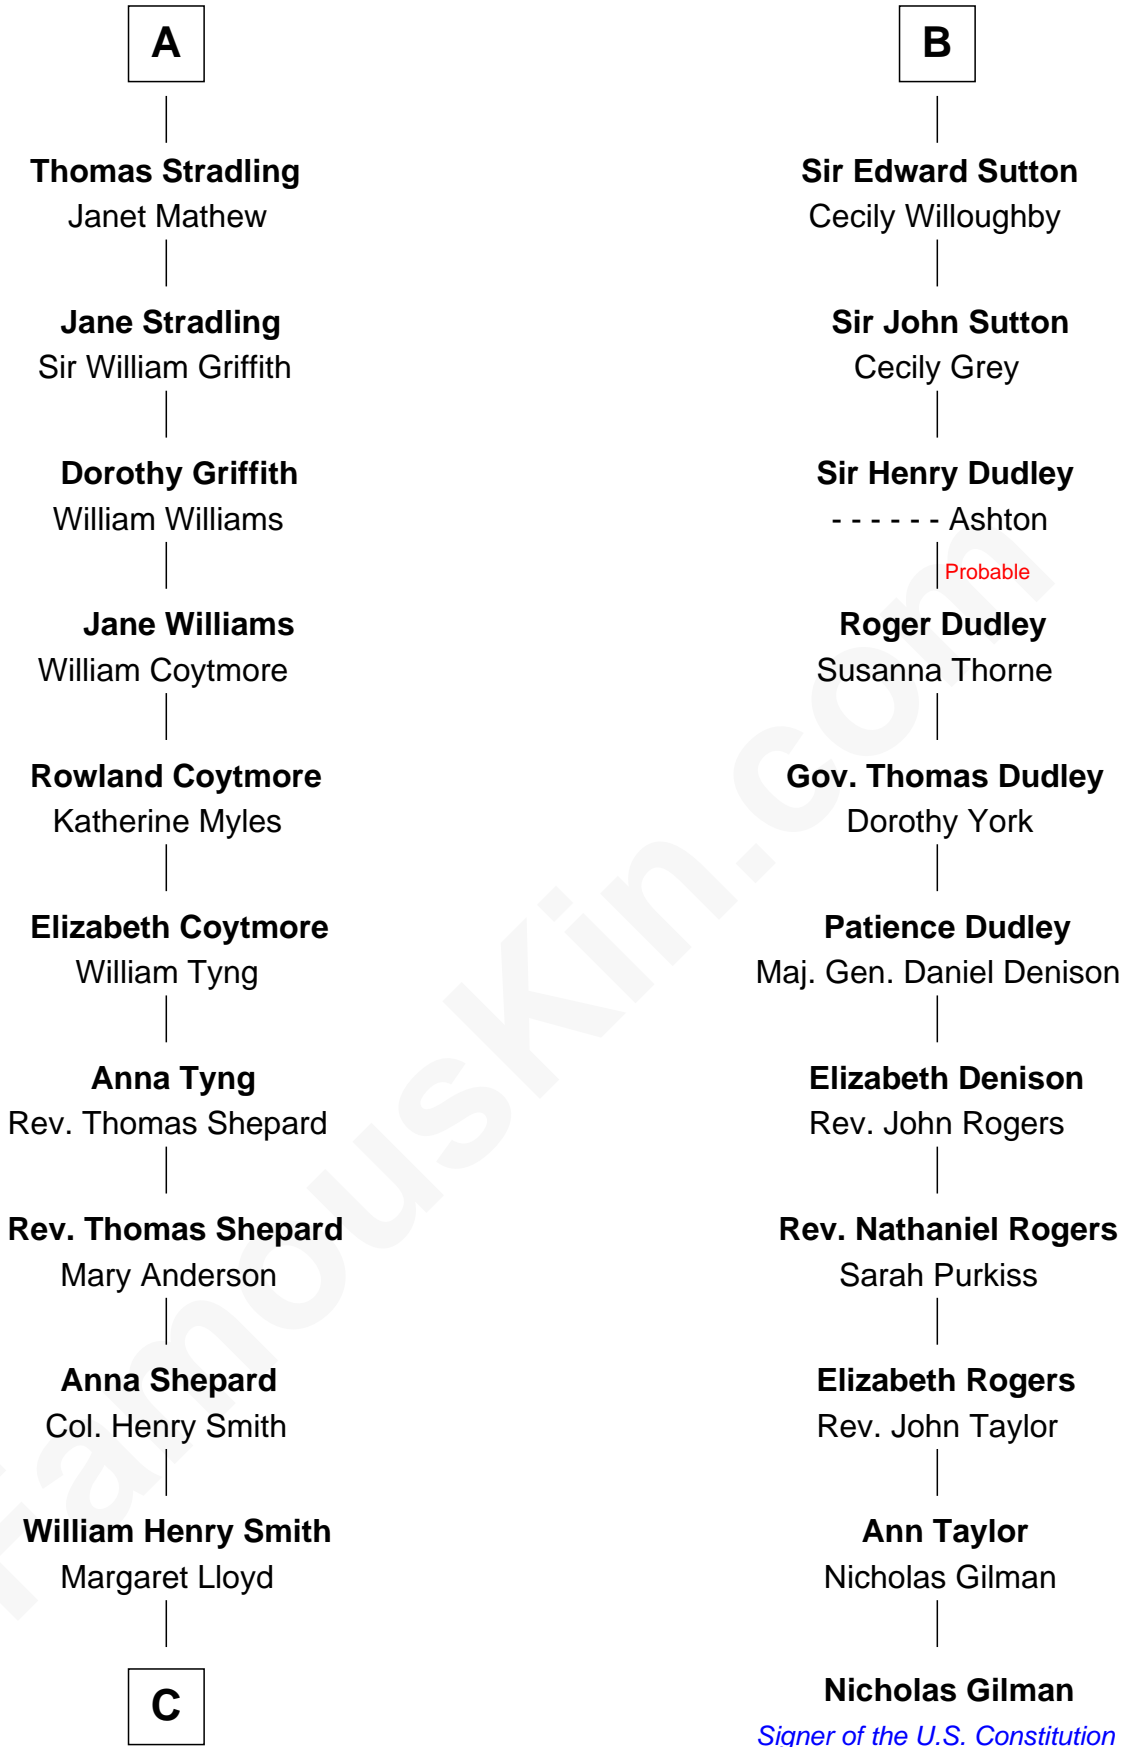

FamousKin.com
Relationship Chart of
Franklin D. Roosevelt
32nd U.S. President

17th cousin 4 times removed of
Nicholas Gilman
Signer of the U.S. Constitution

C

—
Rebecca Smith

John Aspinwall

—
John Aspinwall

Susan Howland

—
Mary Rebecca Aspinwall

Isaac Daniel Roosevelt

—
James Roosevelt

Sara Delano

—
Franklin D. Roosevelt

32nd U.S. President

FamousKin.com