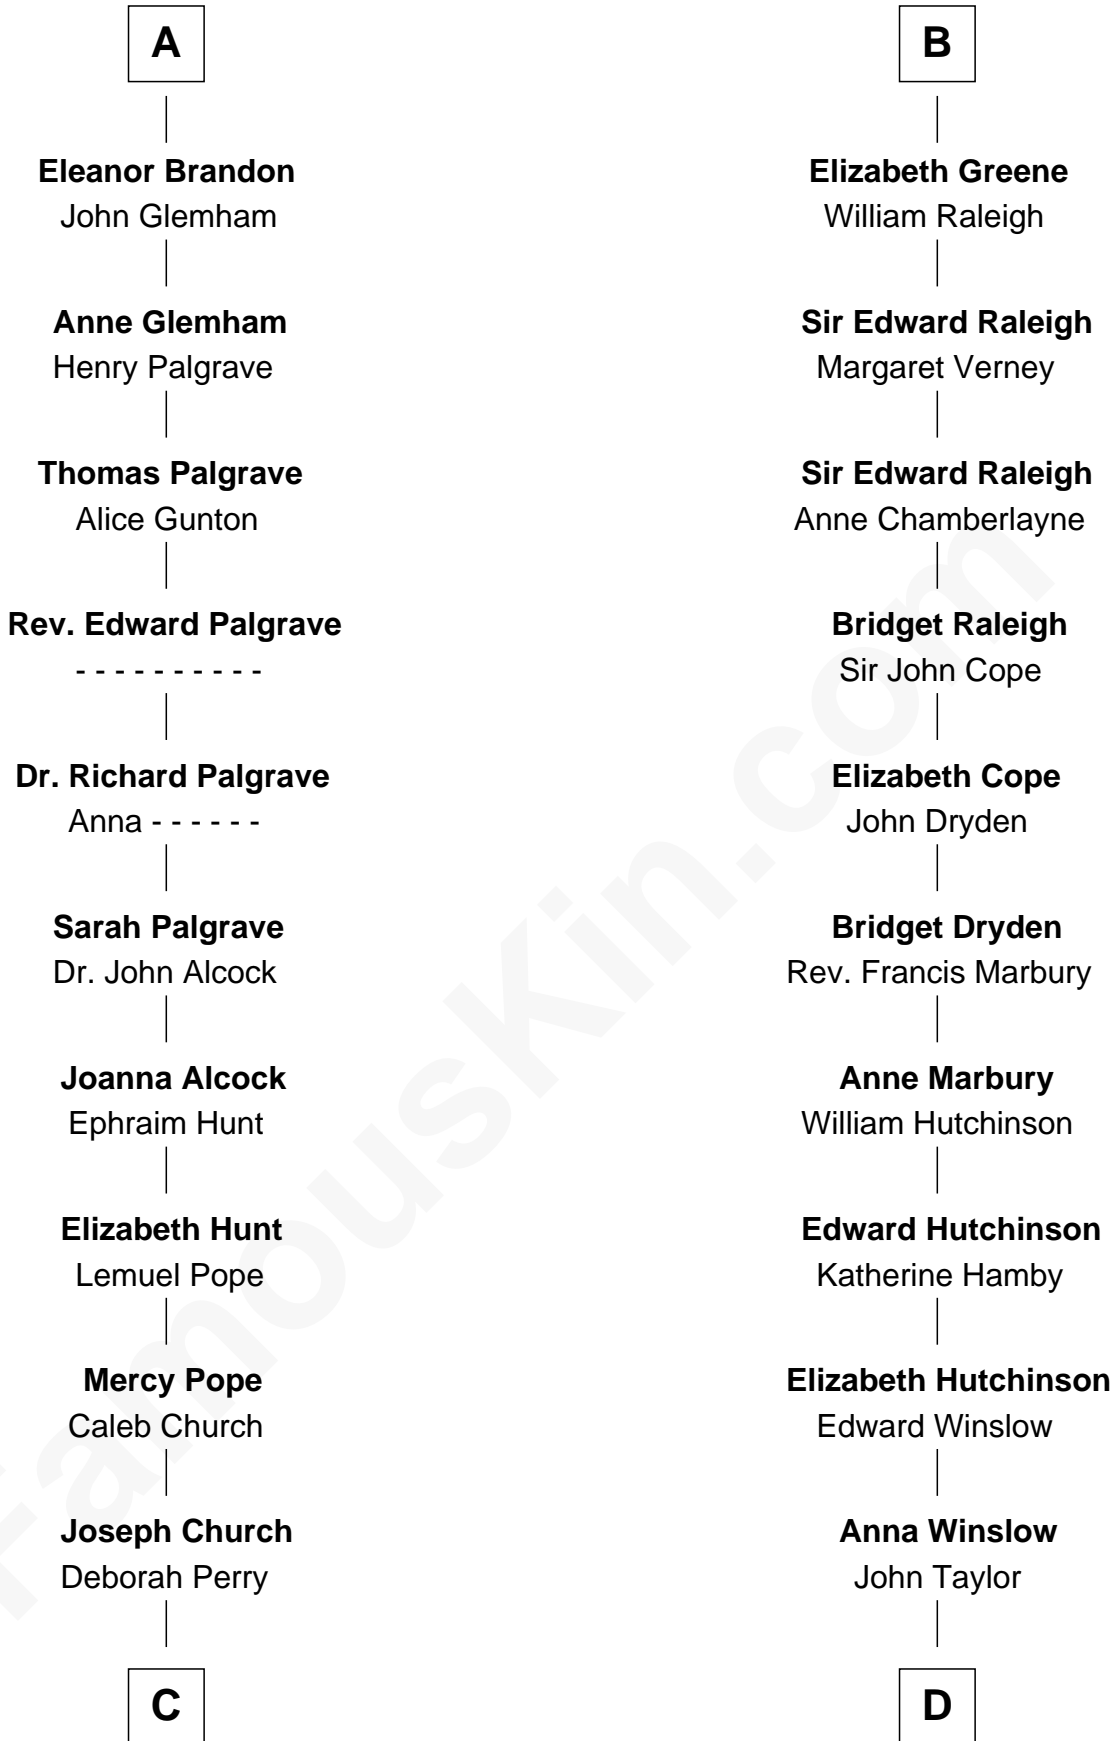

FamousKin.com
Relationship Chart of
Franklin D. Roosevelt
32nd U.S. President

19th cousin 1 time removed of
Nicholas Gilman
Signer of the U.S. Constitution

Sir Humphrey de Bohun
 Eleanor de Braiose

C

Deborah P. Church

Warren Delano

Warren Delano

Catharine Robbins Lyman

Sara Delano

James Roosevelt

Franklin D. Roosevelt

32nd U.S. President

D