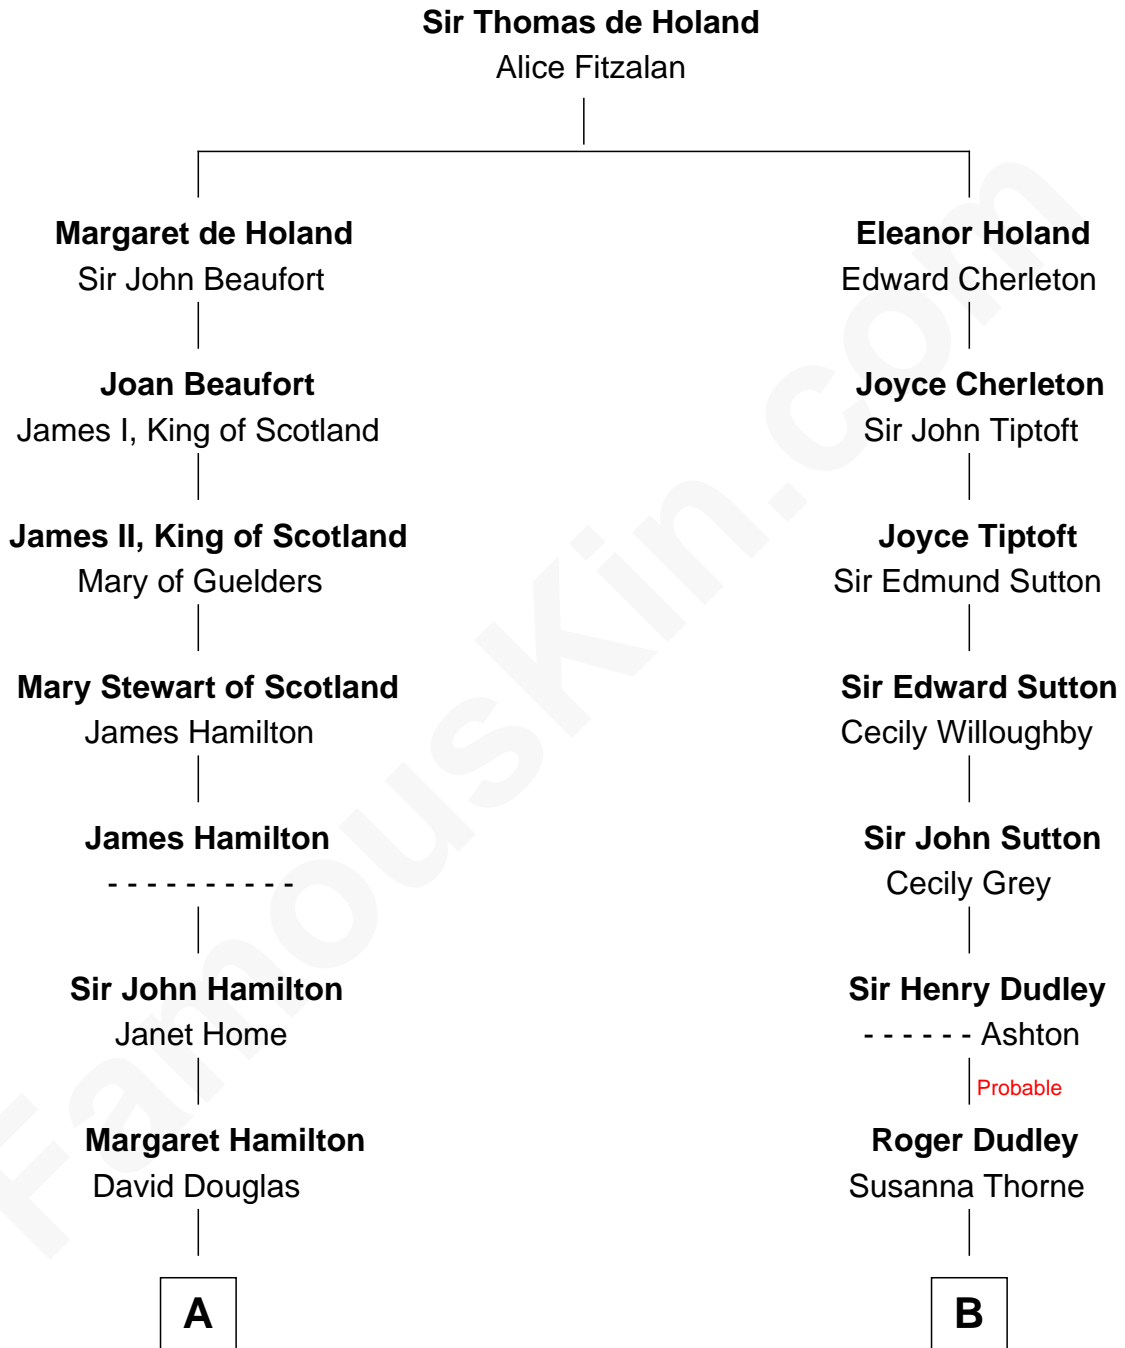

FamousKin.com
Relationship Chart of
Franklin D. Roosevelt
32nd U.S. President

13th cousin 6 times removed of
Nicholas Gilman
Signer of the U.S. Constitution

C

—
Catharine Robbins Lyman

Warren Delano

—
Sara Delano

James Roosevelt

—
Franklin D. Roosevelt

32nd U.S. President

FamousKin.com