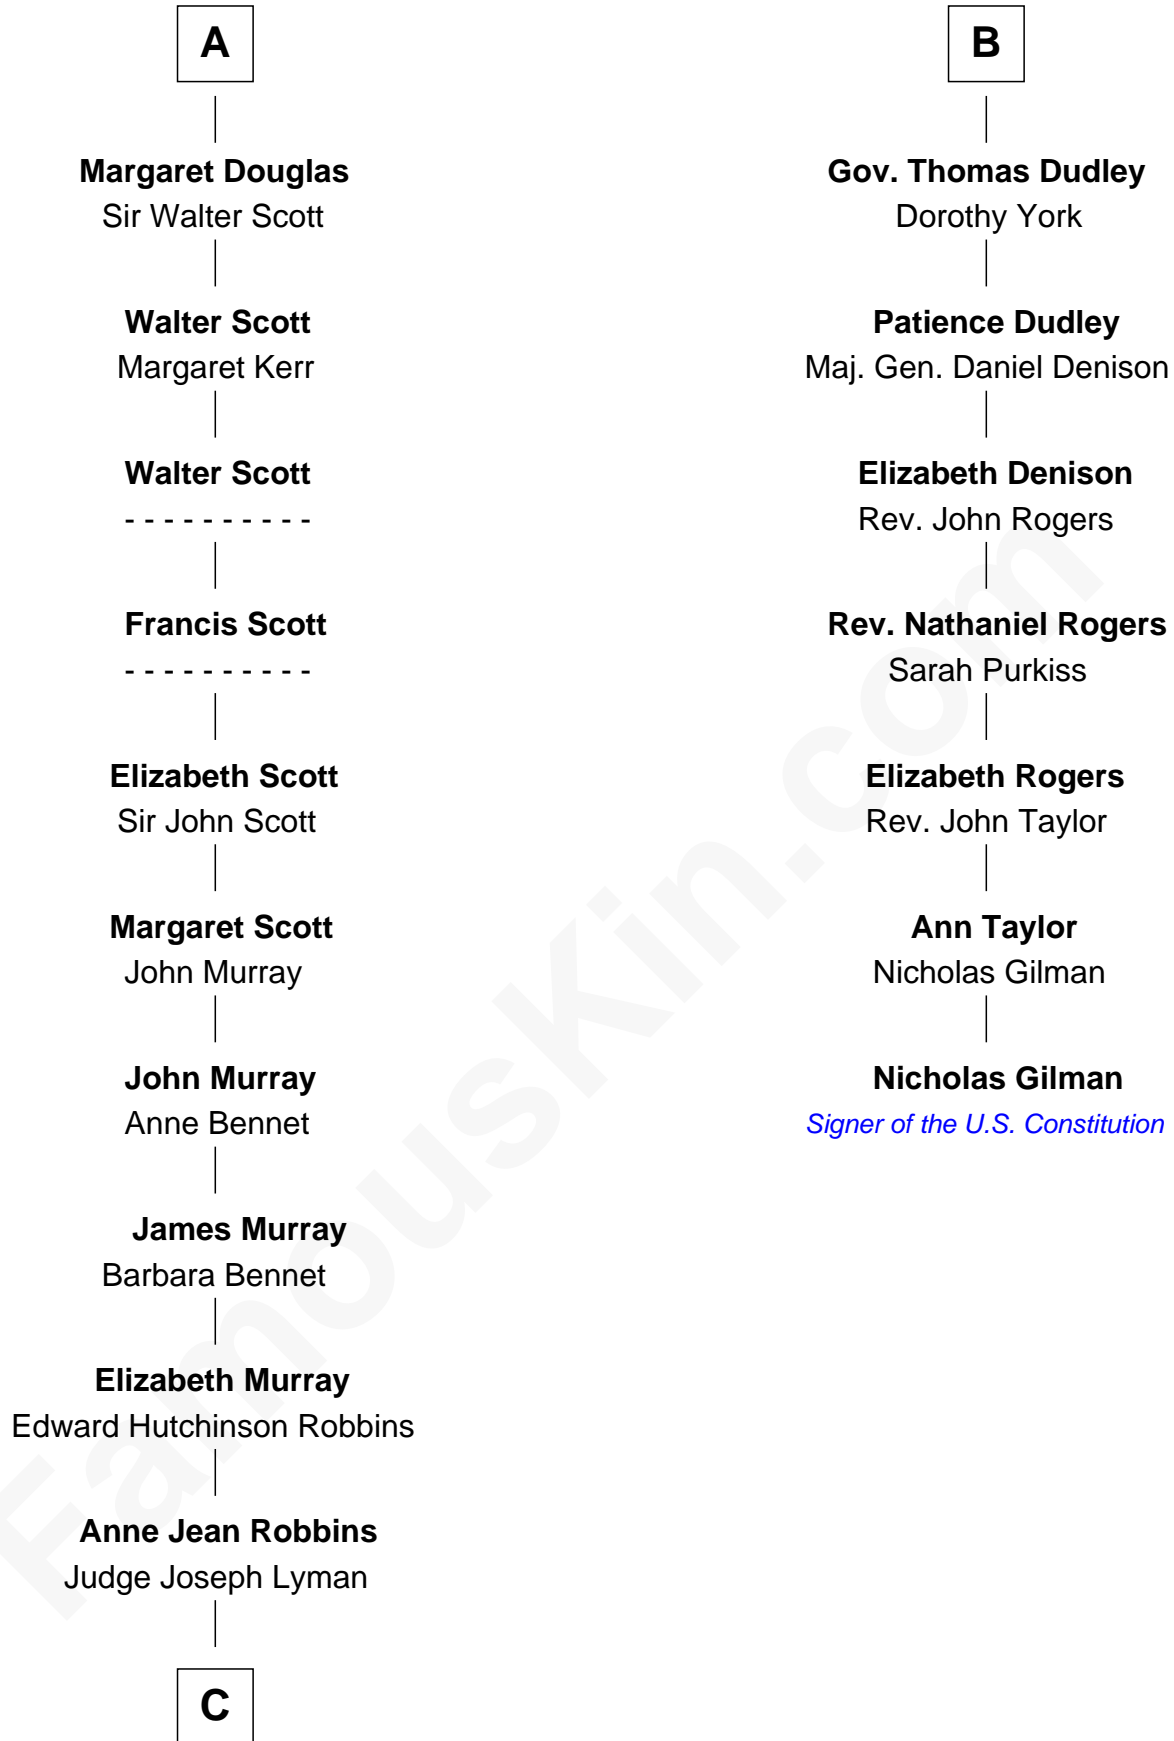

FamousKin.com
Relationship Chart of
Franklin D. Roosevelt
32nd U.S. President

13th cousin 6 times removed of
Nicholas Gilman
Signer of the U.S. Constitution

C

—
Catharine Robbins Lyman

Warren Delano

—
Sara Delano

James Roosevelt

—
Franklin D. Roosevelt

32nd U.S. President

FamousKin.com