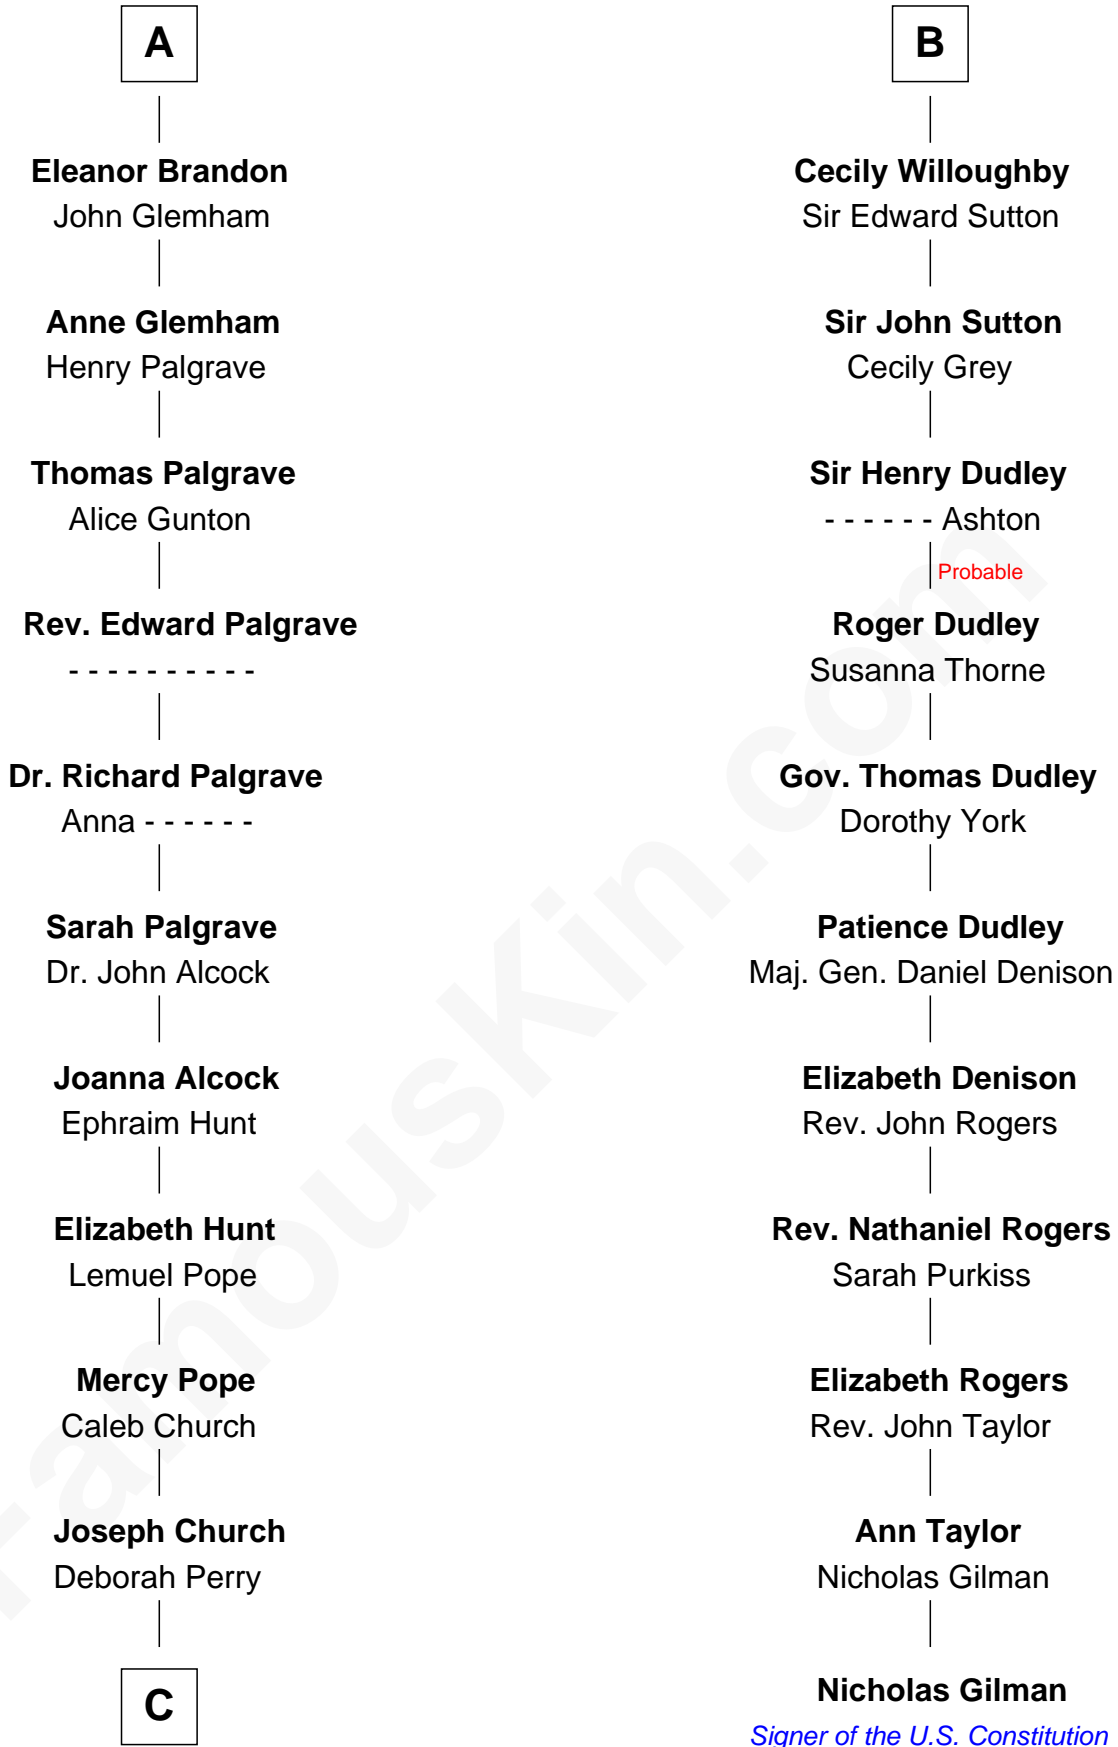

**FamousKin.com**  
**Relationship Chart of**  
**Franklin D. Roosevelt**  
*32nd U.S. President*

**17th cousin 3 times removed of**  
**Nicholas Gilman**  
*Signer of the U.S. Constitution*

**Ferdinand III, King of Castile**  
 Joanna of Ponthieu

**C**

—  
**Deborah P. Church**

Warren Delano

—  
**Warren Delano**

Catharine Robbins Lyman

—  
**Sara Delano**

James Roosevelt

—  
**Franklin D. Roosevelt**

*32nd U.S. President*

FamousKin.com