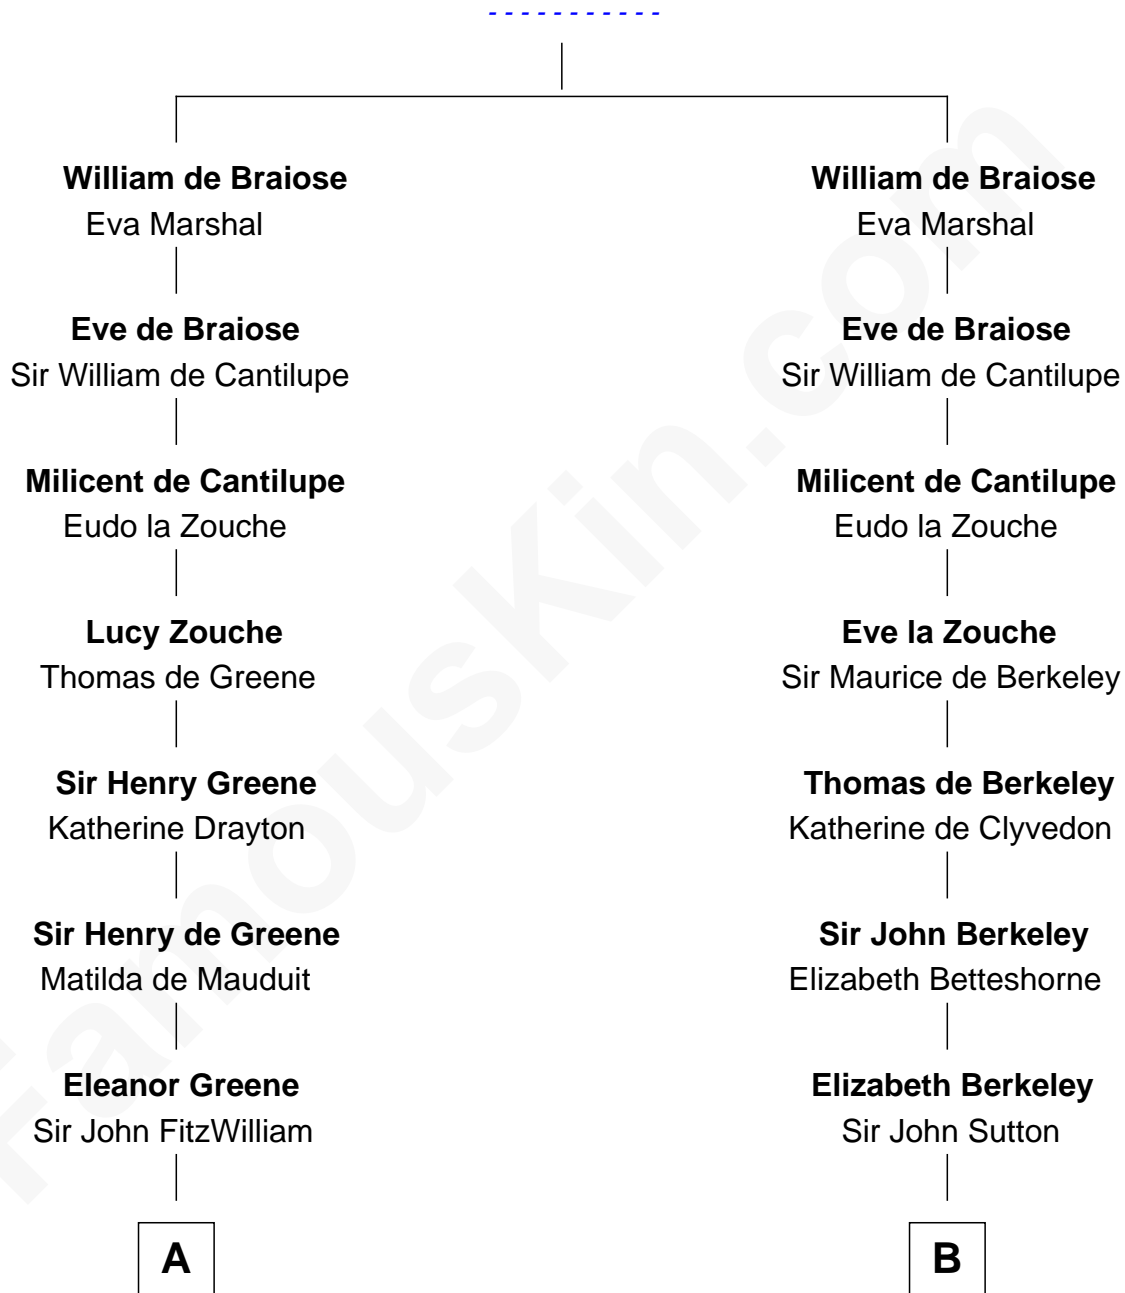

**FamousKin.com**  
**Relationship Chart of**  
**Franklin D. Roosevelt**  
*32nd U.S. President*

**18th cousin 3 times removed of**  
**Nicholas Gilman**  
*Signer of the U.S. Constitution*

**Reginald de Braiose**

**C**

**Rebecca Smith**

John Aspinwall

**John Aspinwall**

Susan Howland

**Mary Rebecca Aspinwall**

Isaac Daniel Roosevelt

**James Roosevelt**

Sara Delano

**Franklin D. Roosevelt**

*32nd U.S. President*

**D**

**Ann Taylor**

Nicholas Gilman

**Nicholas Gilman**

*Signer of the U.S. Constitution*