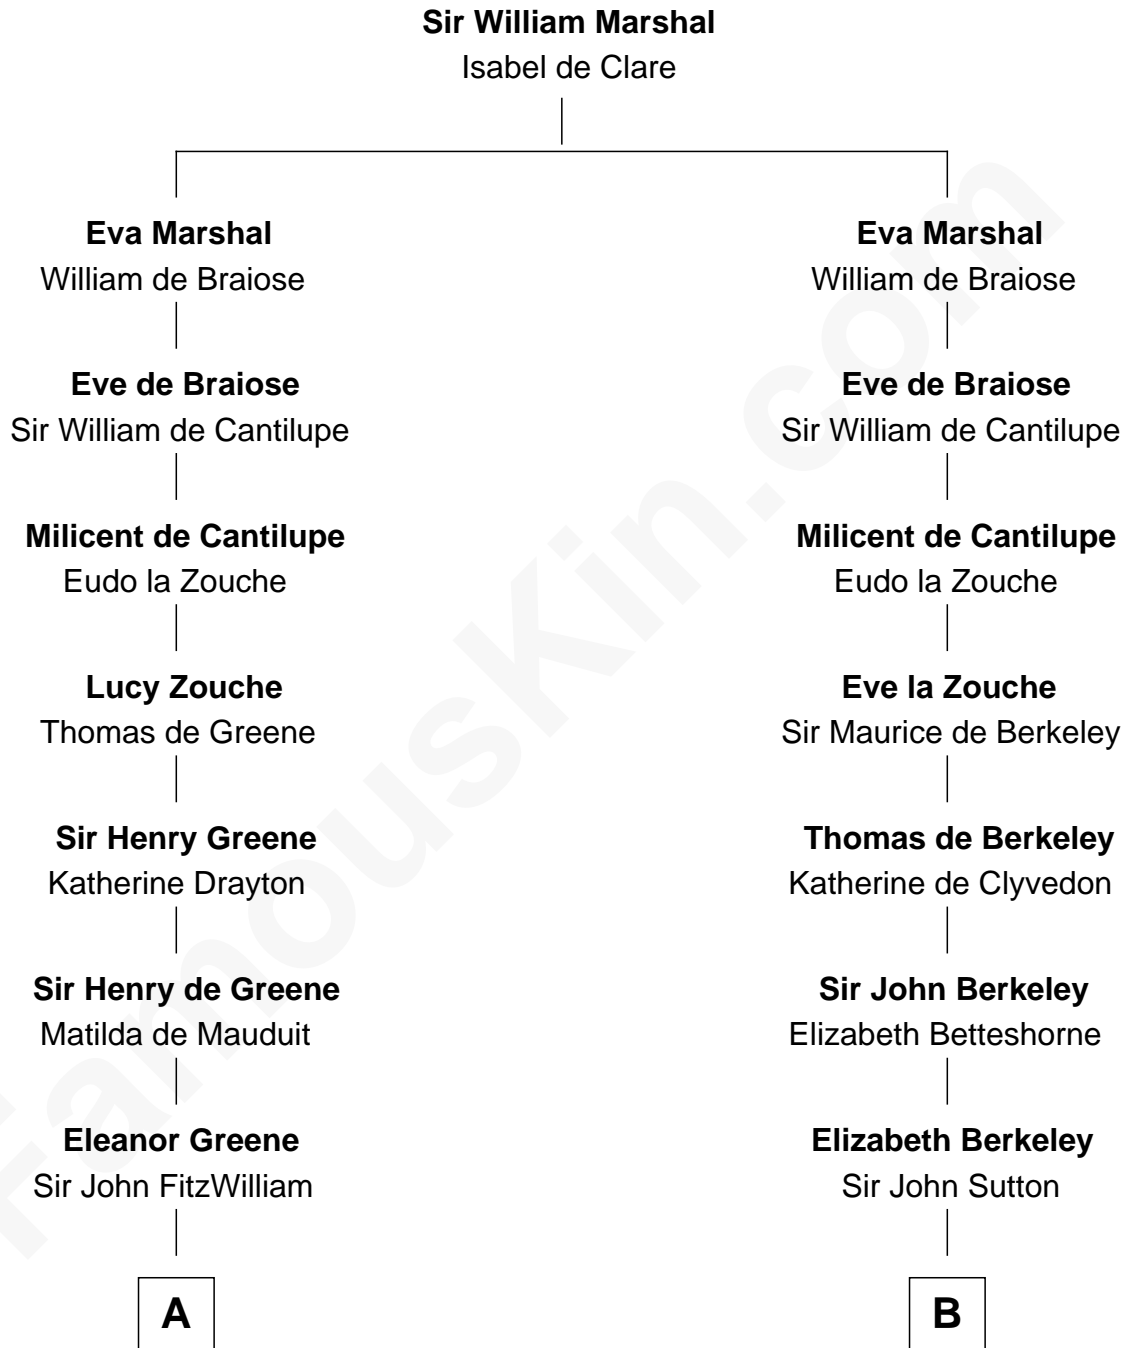

FamousKin.com
Relationship Chart of
Franklin D. Roosevelt
32nd U.S. President

18th cousin 3 times removed of
Nicholas Gilman
Signer of the U.S. Constitution

C

Rebecca Smith

John Aspinwall

John Aspinwall

Susan Howland

Mary Rebecca Aspinwall

Isaac Daniel Roosevelt

James Roosevelt

Sara Delano

Franklin D. Roosevelt

32nd U.S. President

D

Ann Taylor