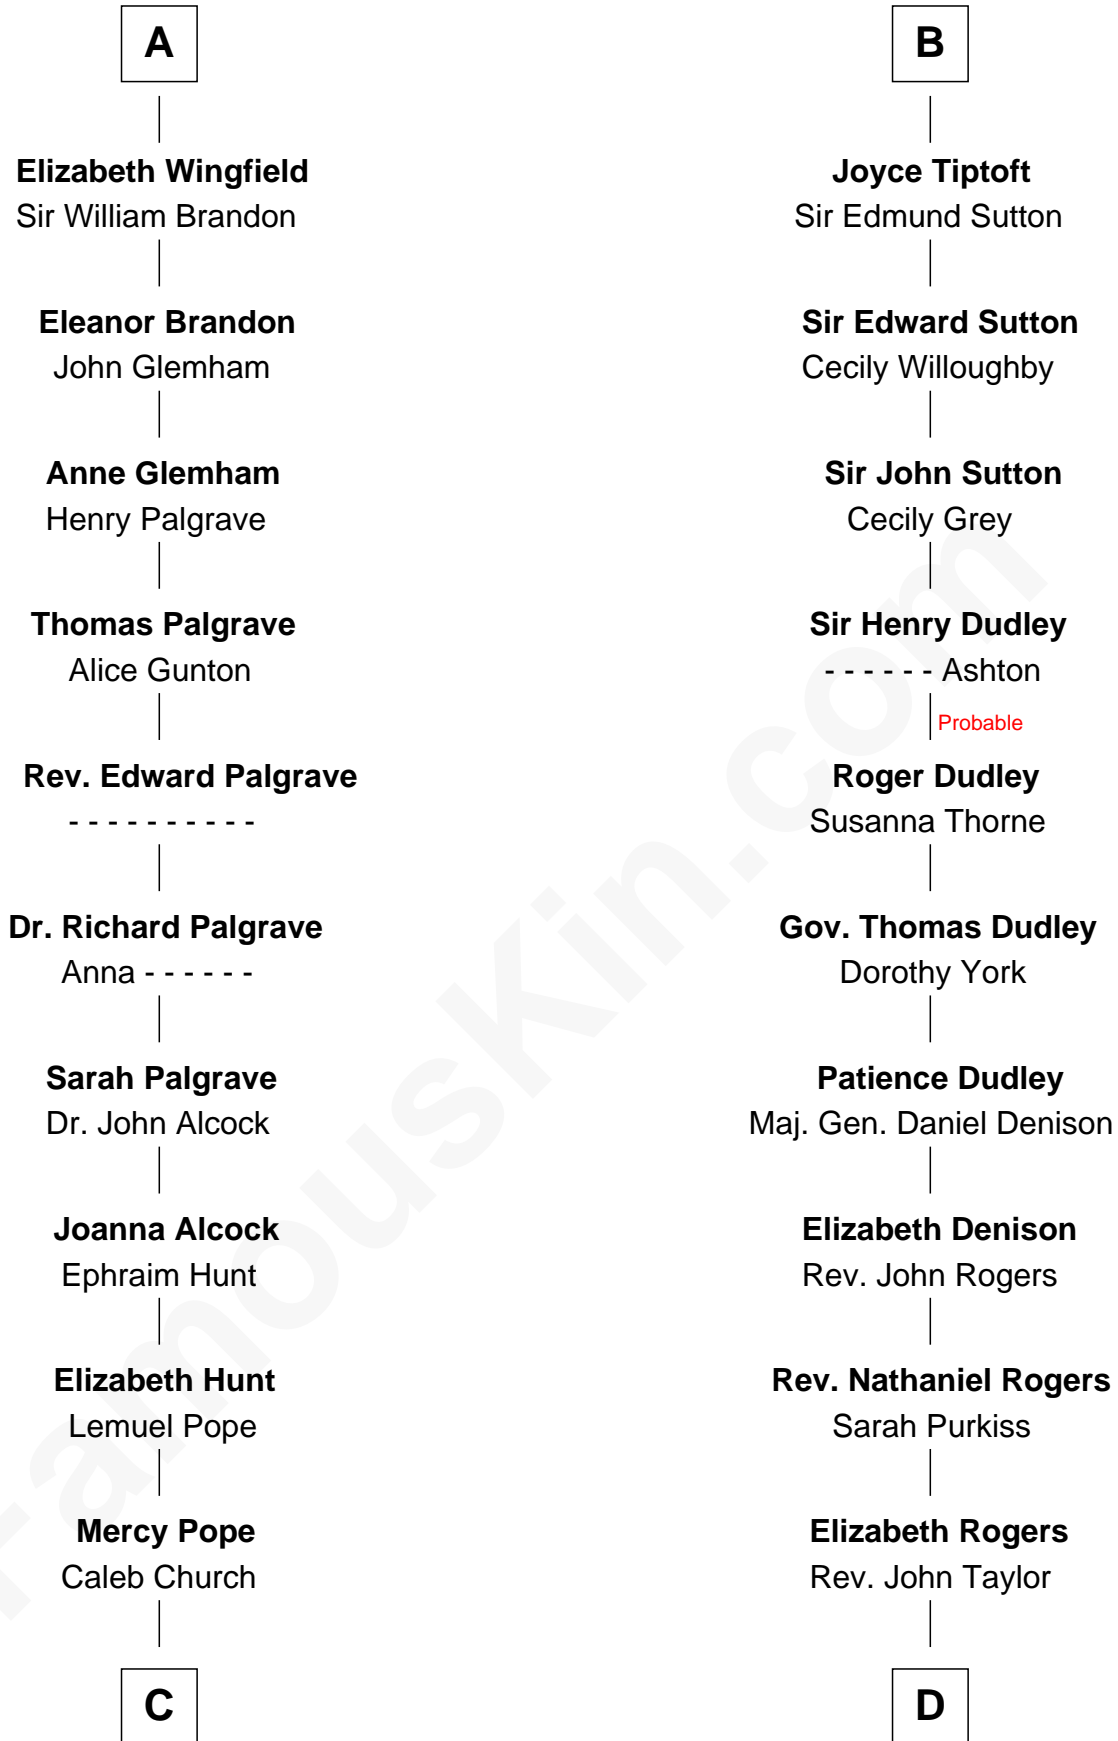

FamousKin.com
Relationship Chart of
Franklin D. Roosevelt
32nd U.S. President

18th cousin 3 times removed of
Nicholas Gilman
Signer of the U.S. Constitution

C

Joseph Church

Deborah Perry

Deborah P. Church

Warren Delano

Warren Delano

Catharine Robbins Lyman

Sara Delano

James Roosevelt

Franklin D. Roosevelt

32nd U.S. President

D

Ann Taylor