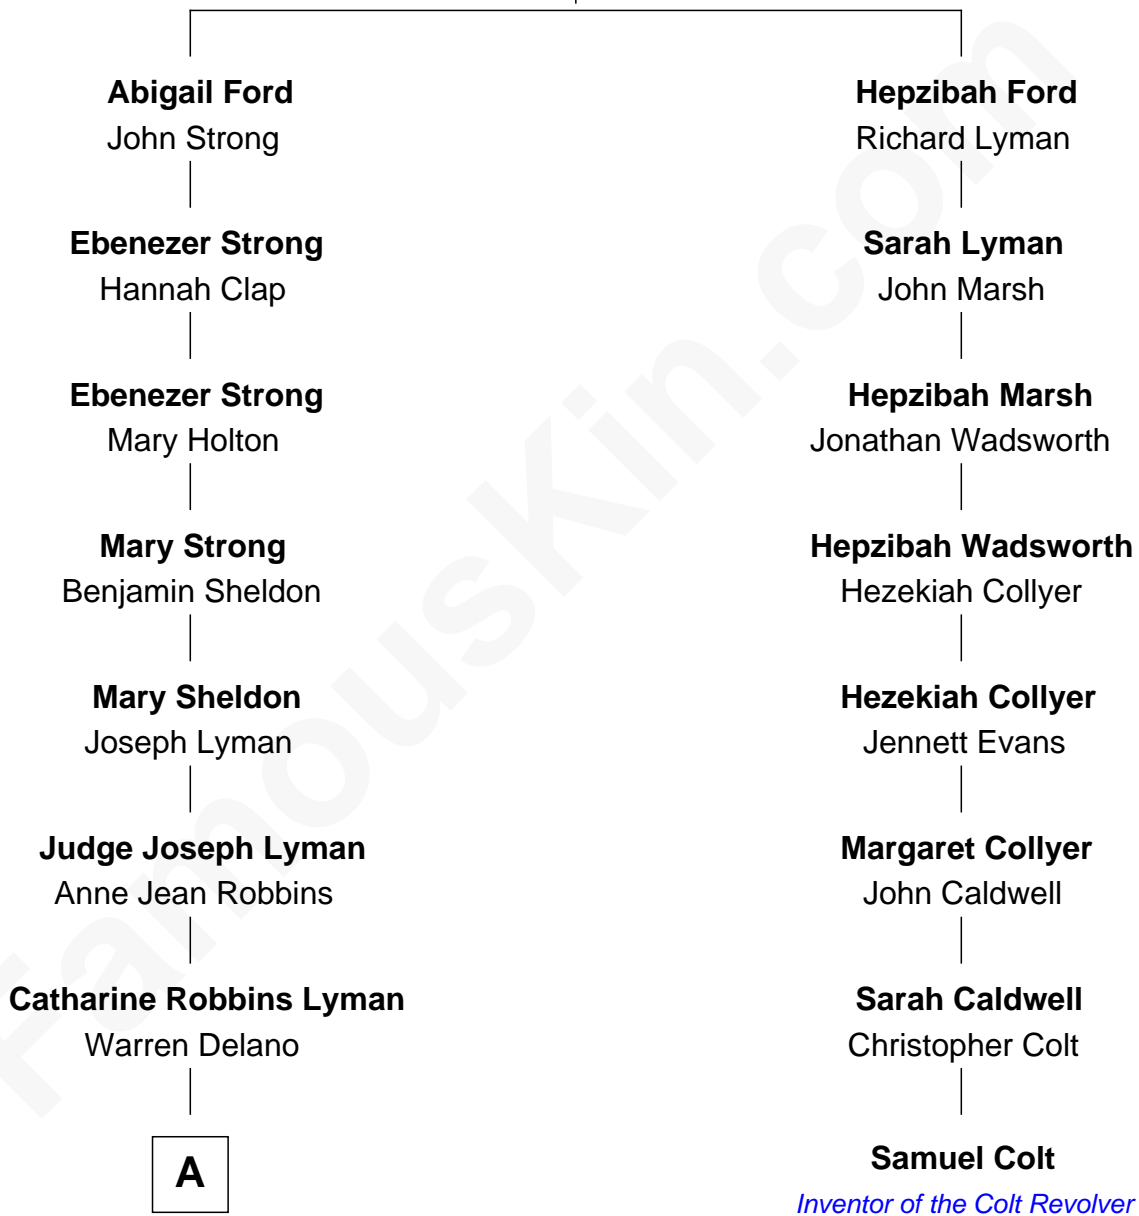

FamousKin.com
Relationship Chart of
Franklin D. Roosevelt
32nd U.S. President

7th cousin 1 time removed of
Samuel Colt
Inventor of the Colt Revolver

Thomas Ford
 Elizabeth Charde

A

—
Sara Delano
James Roosevelt

—
Franklin D. Roosevelt
32nd U.S. President

FamousKin.com