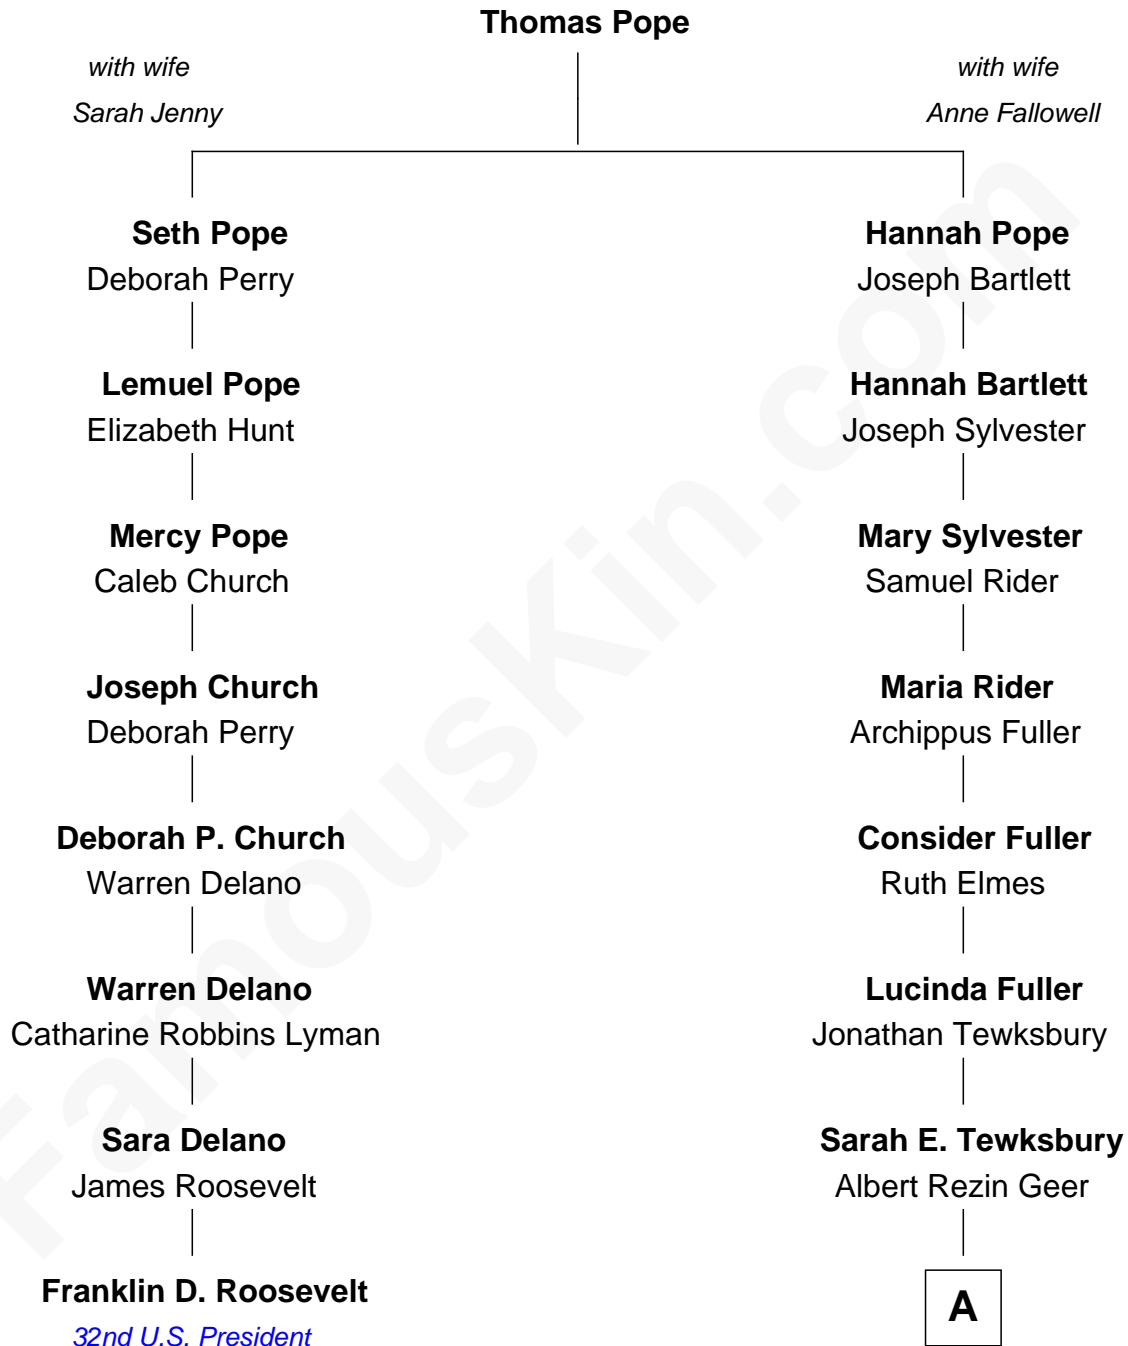

FamousKin.com
Relationship Chart of
Franklin D. Roosevelt
32nd U.S. President

7th cousin 3 times removed of
Richard Gere
Movie Actor

A

George Lane Gere

Mary Alworth

Albert William Gere

Hazel Marjorie Snover

Homer George Gere

Doris Anna Tiffany

Richard Gere

Movie Actor