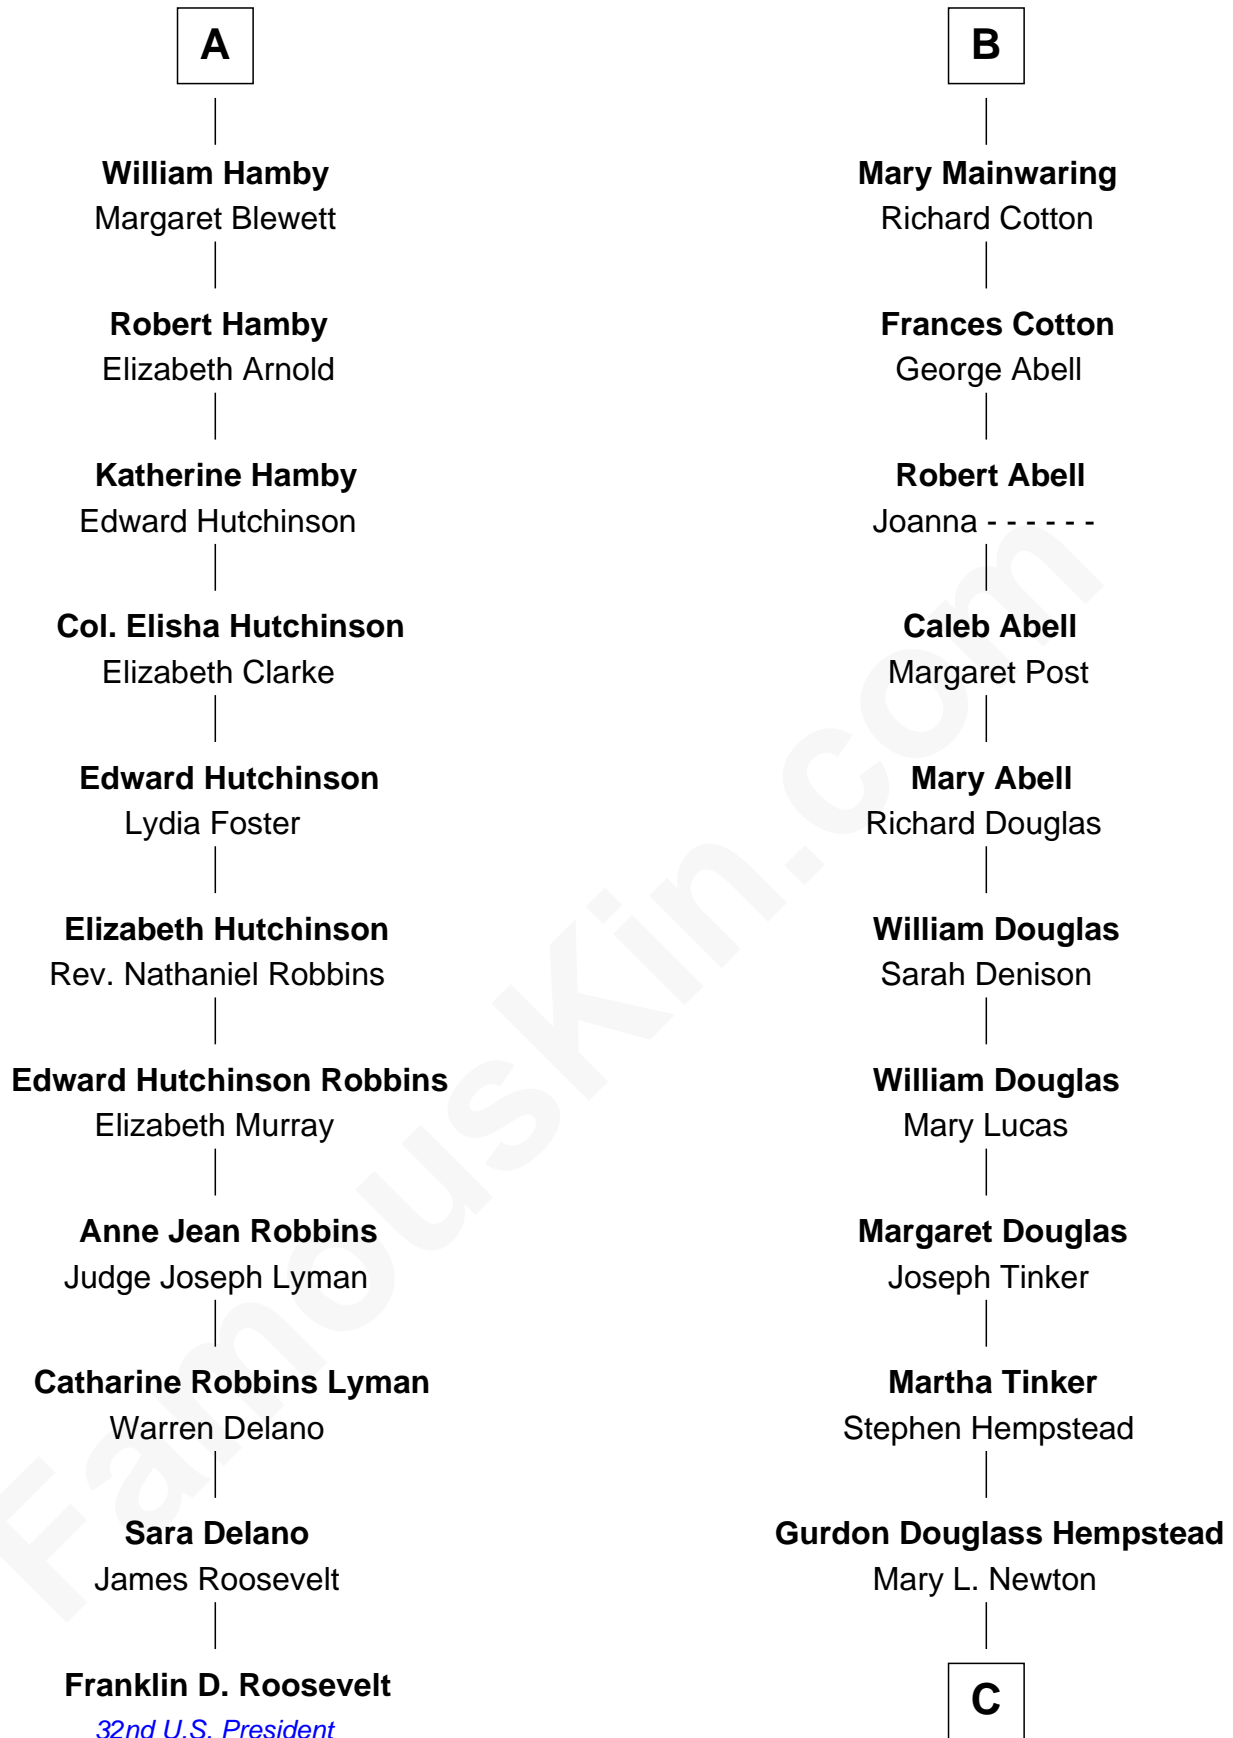

**FamousKin.com**  
**Relationship Chart of**  
**Franklin D. Roosevelt**  
*32nd U.S. President*

17th cousin 4 times removed of

**Richard Gere**  
*Movie Actor*

**John de Welles**  
Maud de Roos

**C**

**Julia Anne Hempstead**

Elisha Thomas Tiffany

**Nelson Leroy Tiffany**

Evaline Harriet Williams

**William Stanton Tiffany**

Anna Rebecca Stevens

**Doris Anna Tiffany**

Homer George Gere

**Richard Gere**