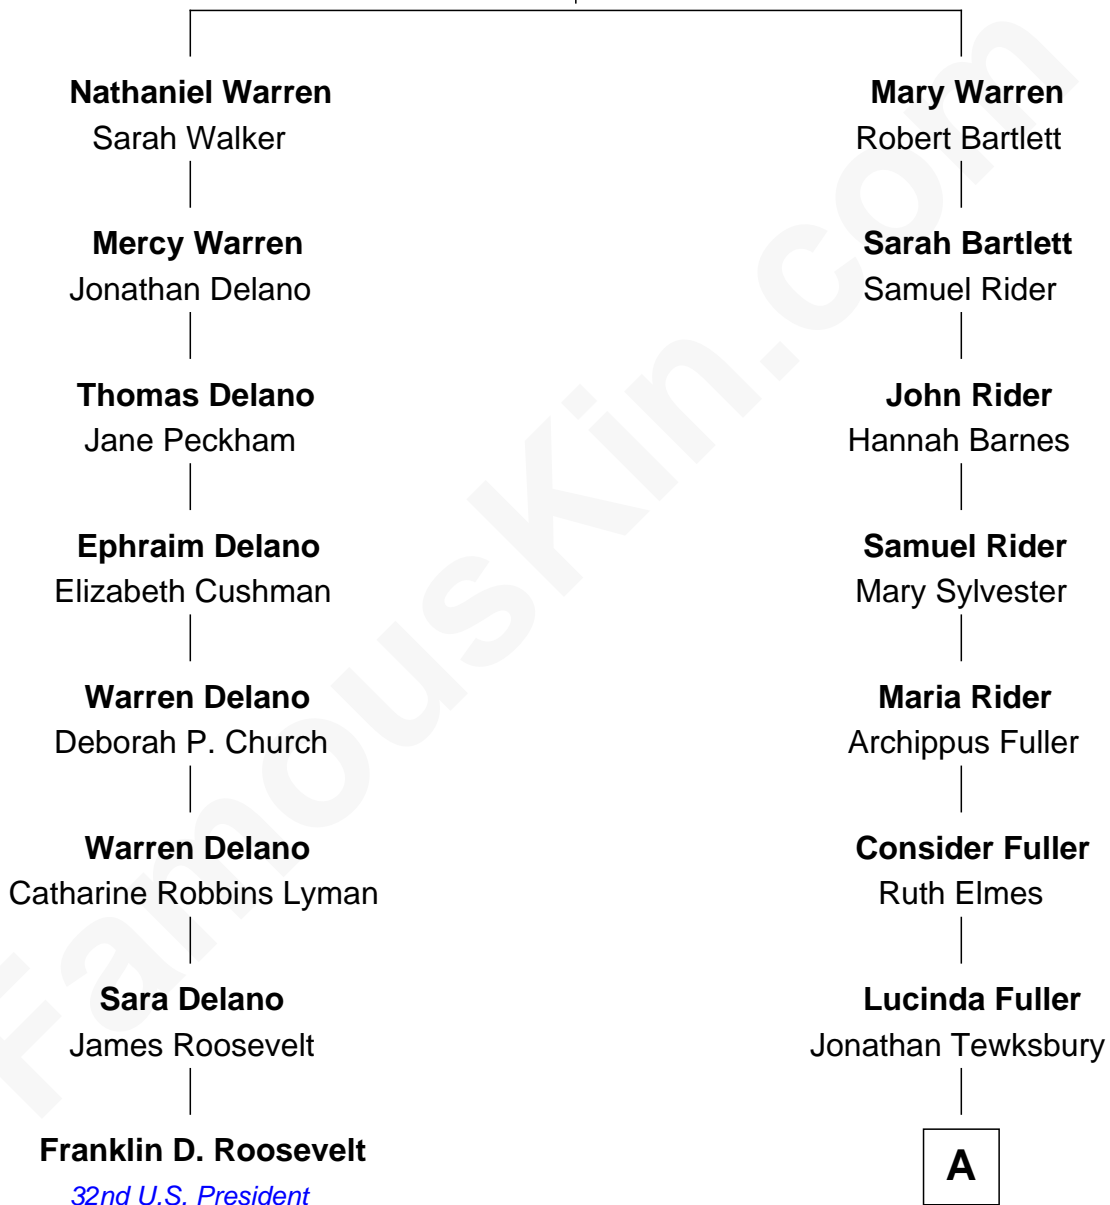

FamousKin.com
Relationship Chart of
Franklin D. Roosevelt
32nd U.S. President

7th cousin 4 times removed of

Richard Gere
Movie Actor

Richard Warren
 Elizabeth Walker

A

—
Sarah E. Tewksbury

Albert Rezin Geer

—
George Lane Gere

Mary Alworth

—
Albert William Gere

Hazel Marjorie Snover

—
Homer George Gere

Doris Anna Tiffany

—
Richard Gere

Movie Actor