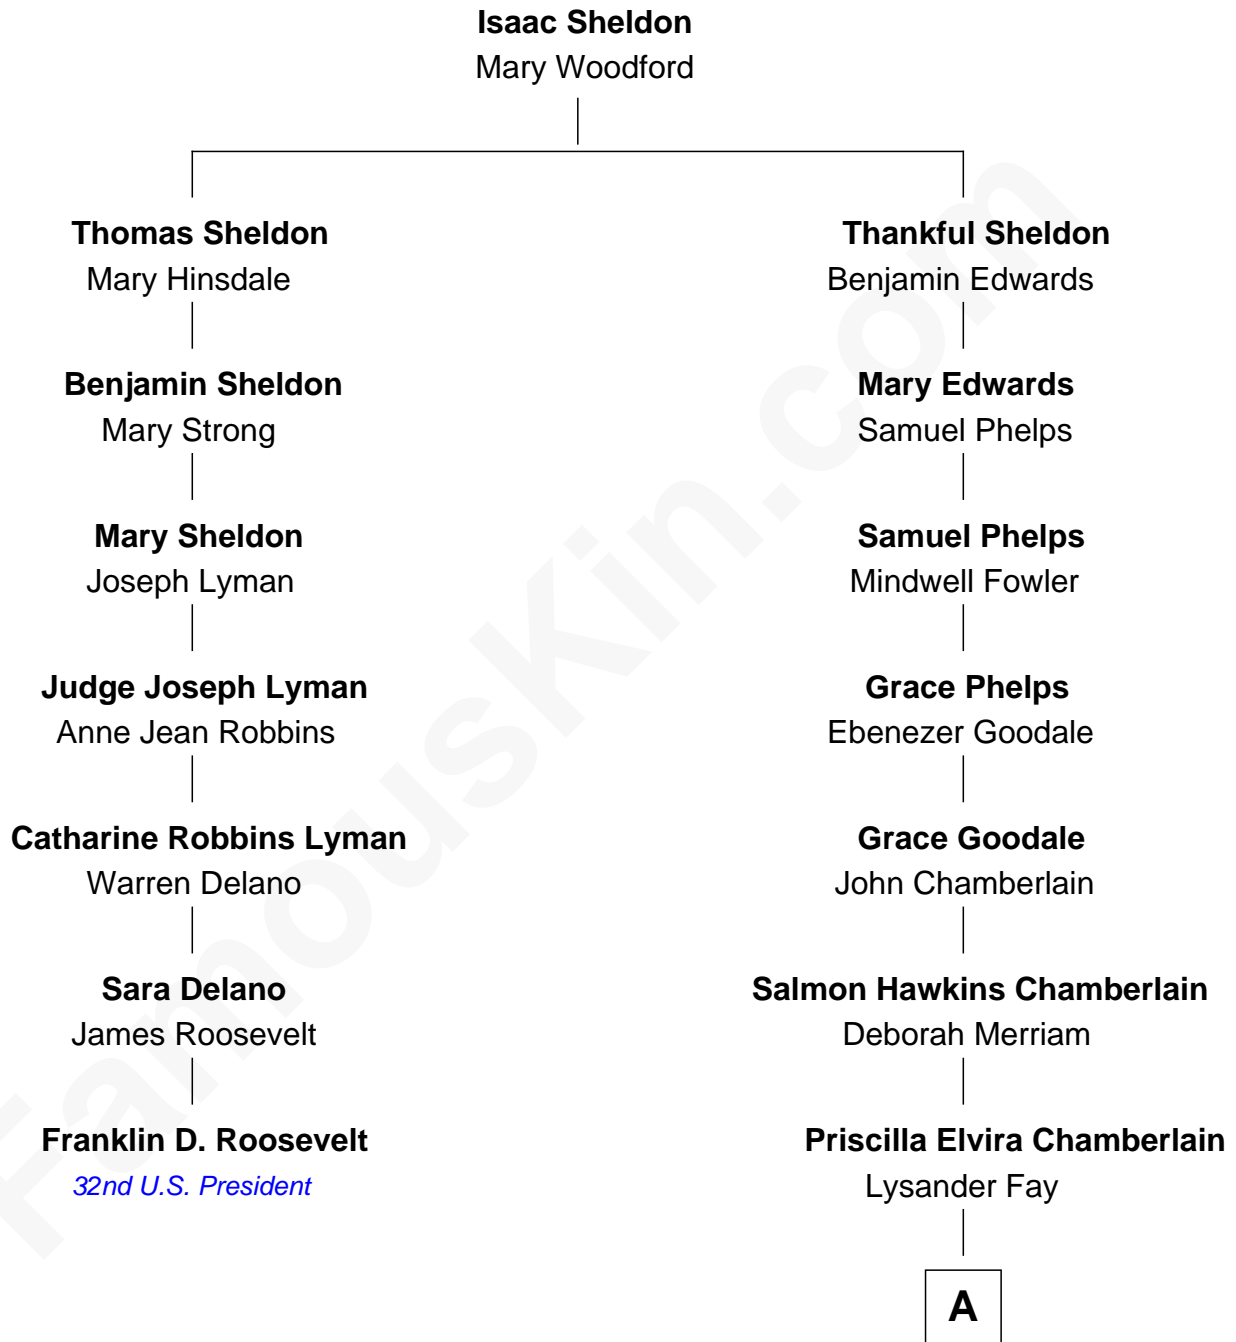

FamousKin.com
Relationship Chart of
Franklin D. Roosevelt
32nd U.S. President

6th cousin 5 times removed of
Matt Damon
Movie Actor

A

—
Adoniram Judson Fay

Altemirah A. Smith

—
Clarence Farwell Fay

Mabelle E. Kent

—
Roberta M. Fay

Albert Howe Damon

—
Kent Telfer Damon

Nancy June Carlsson-Paige

—
Matt Damon

Movie Actor

FamousKin.com