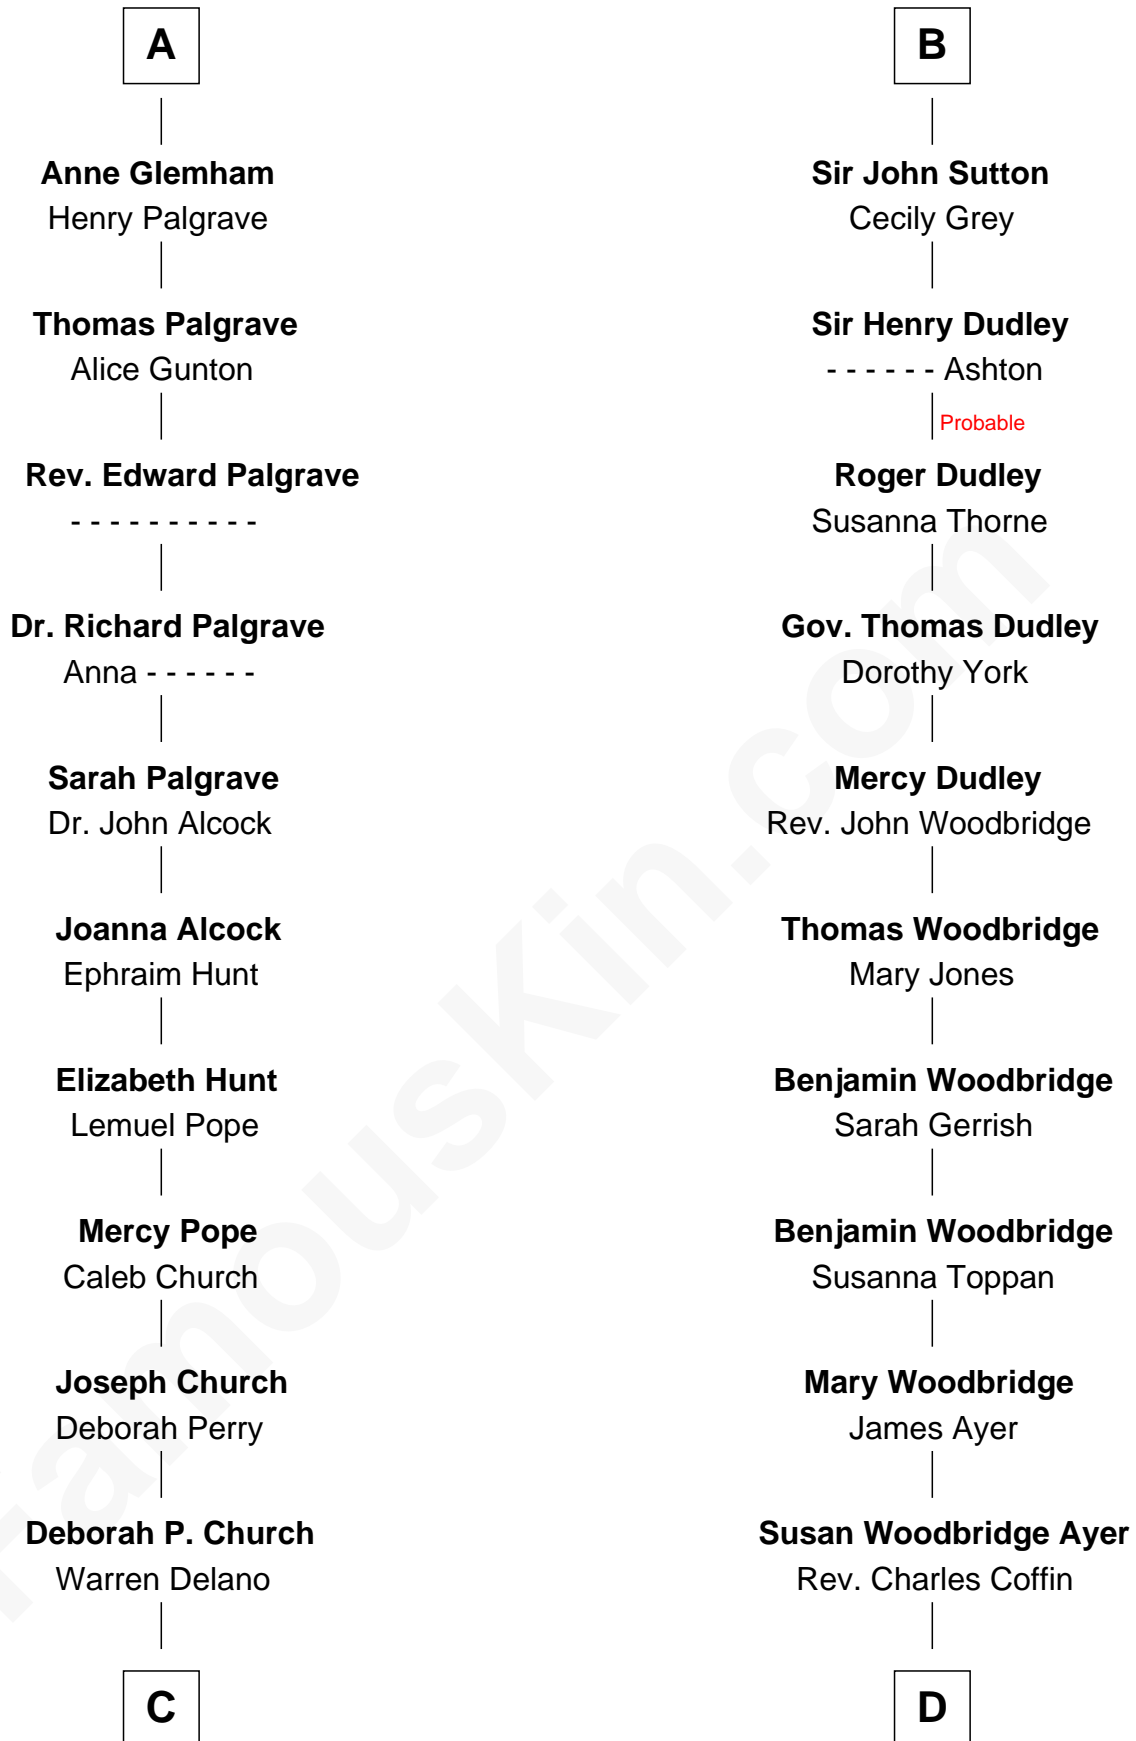

**FamousKin.com**  
**Relationship Chart of**  
**Franklin D. Roosevelt**  
*32nd U.S. President*

19th cousin 1 time removed of  
**Tennessee Williams**  
*Author of A Streetcar Named Desire*

**C**

**Warren Delano**  
Catharine Robbins Lyman

**Sara Delano**  
James Roosevelt

**Franklin D. Roosevelt**  
*32nd U.S. President*

**D**

**Cornelius Worcester Coffin**  
Nancy McCorkle

**Isabelle Coffin**  
Thomas Lanier Williams

**Cornelius Coffin Williams**  
Edwina Dakin

**Tennessee Williams**  
*Author of A Streetcar Named Desire*