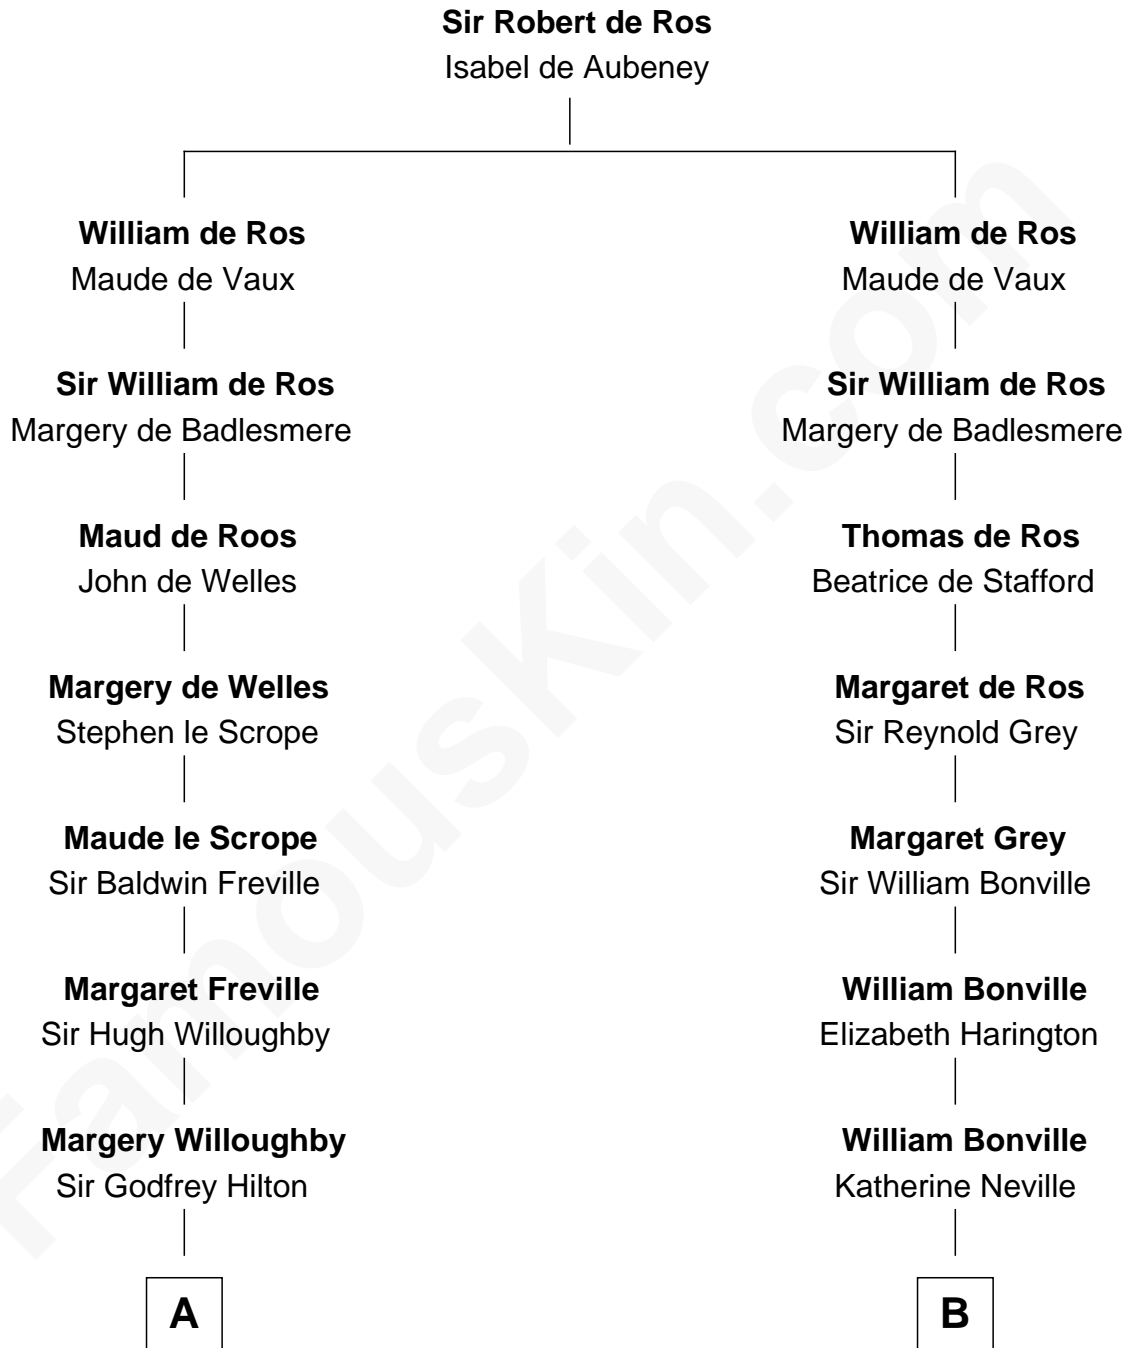

FamousKin.com
Relationship Chart of
Franklin D. Roosevelt
32nd U.S. President

20th cousin 1 time removed of
Tennessee Williams
Author of A Streetcar Named Desire

C

Anne Jean Robbins
Judge Joseph Lyman

Catharine Robbins Lyman
Warren Delano

Sara Delano
James Roosevelt

Franklin D. Roosevelt
32nd U.S. President

D

Susan Woodbridge Ayer
Rev. Charles Coffin

Cornelius Worcester Coffin
Nancy McCorkle

Isabelle Coffin
Thomas Lanier Williams

Cornelius Coffin Williams
Edwina Dakin

Tennessee Williams
Author of A Streetcar Named Desire