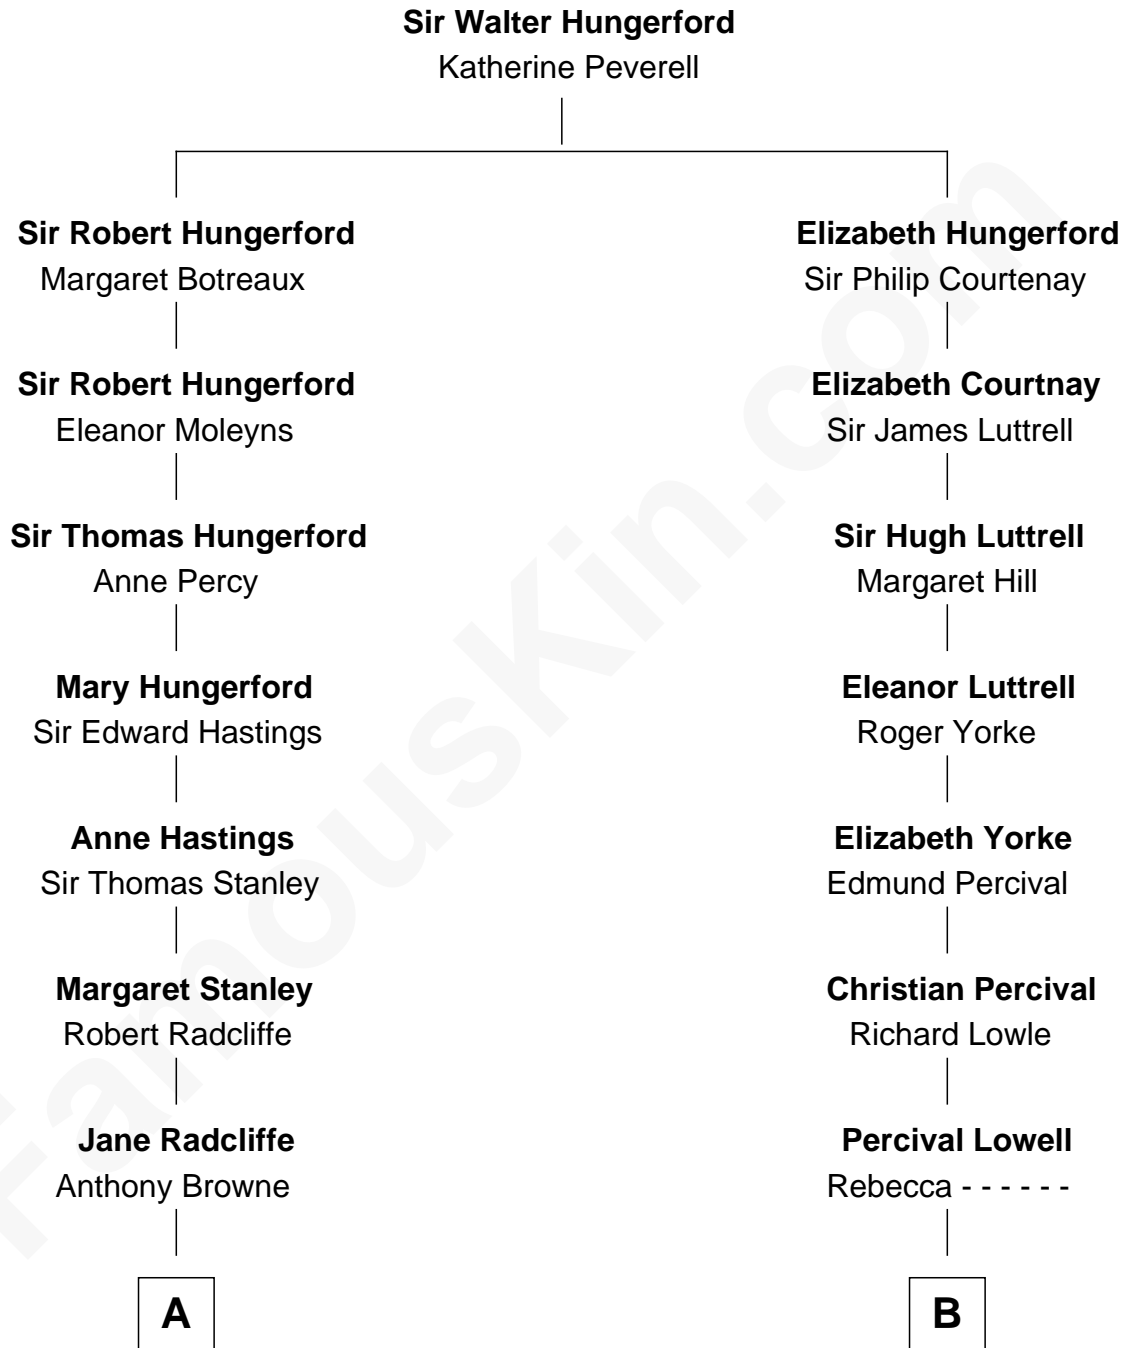

**FamousKin.com**  
**Relationship Chart of**  
**Franklin D. Roosevelt**  
*32nd U.S. President*

**16th cousin 2 times removed of**  
**Tennessee Williams**  
*Author of A Streetcar Named Desire*

**C**

James Roosevelt

Sara Delano

Franklin D. Roosevelt

*32nd U.S. President*

FamousKin.com