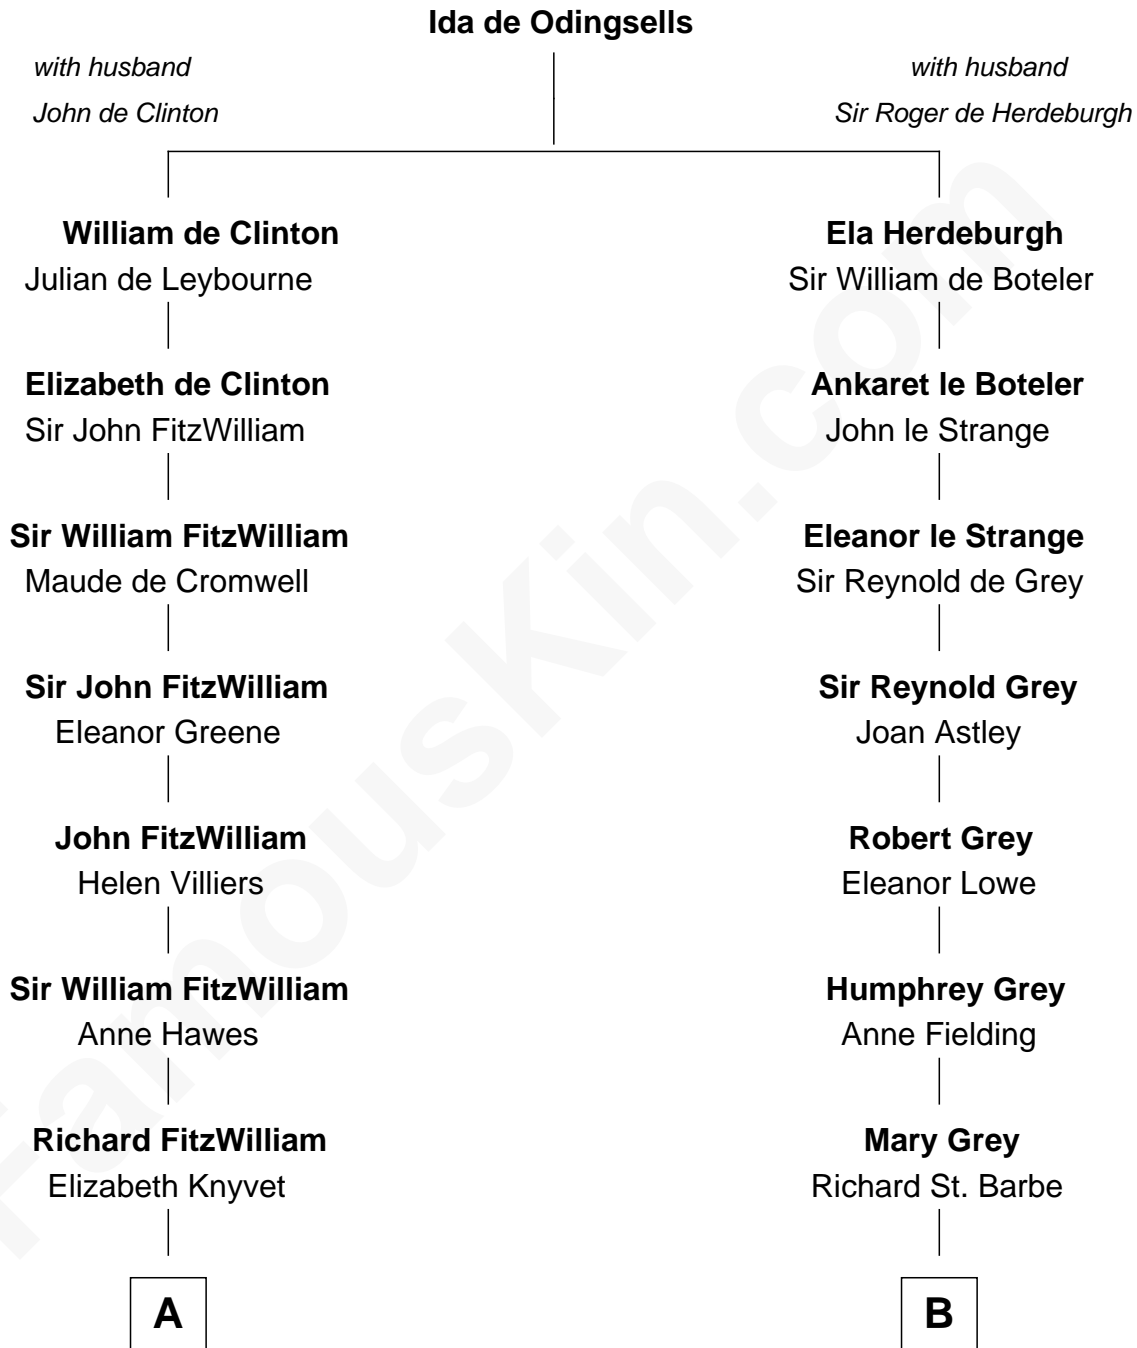

**FamousKin.com**  
**Relationship Chart of**  
**Franklin D. Roosevelt**  
*32nd U.S. President*

**18th cousin 1 time removed of**  
**Tennessee Williams**  
*Author of A Streetcar Named Desire*

**C**

**James Roosevelt**

Sara Delano

**Franklin D. Roosevelt**

*32nd U.S. President*

**D**

**Isabelle Coffin**

Thomas Lanier Williams

**Cornelius Coffin Williams**

Edwina Dakin

**Tennessee Williams**

*Author of A Streetcar Named Desire*

FamousKin.com