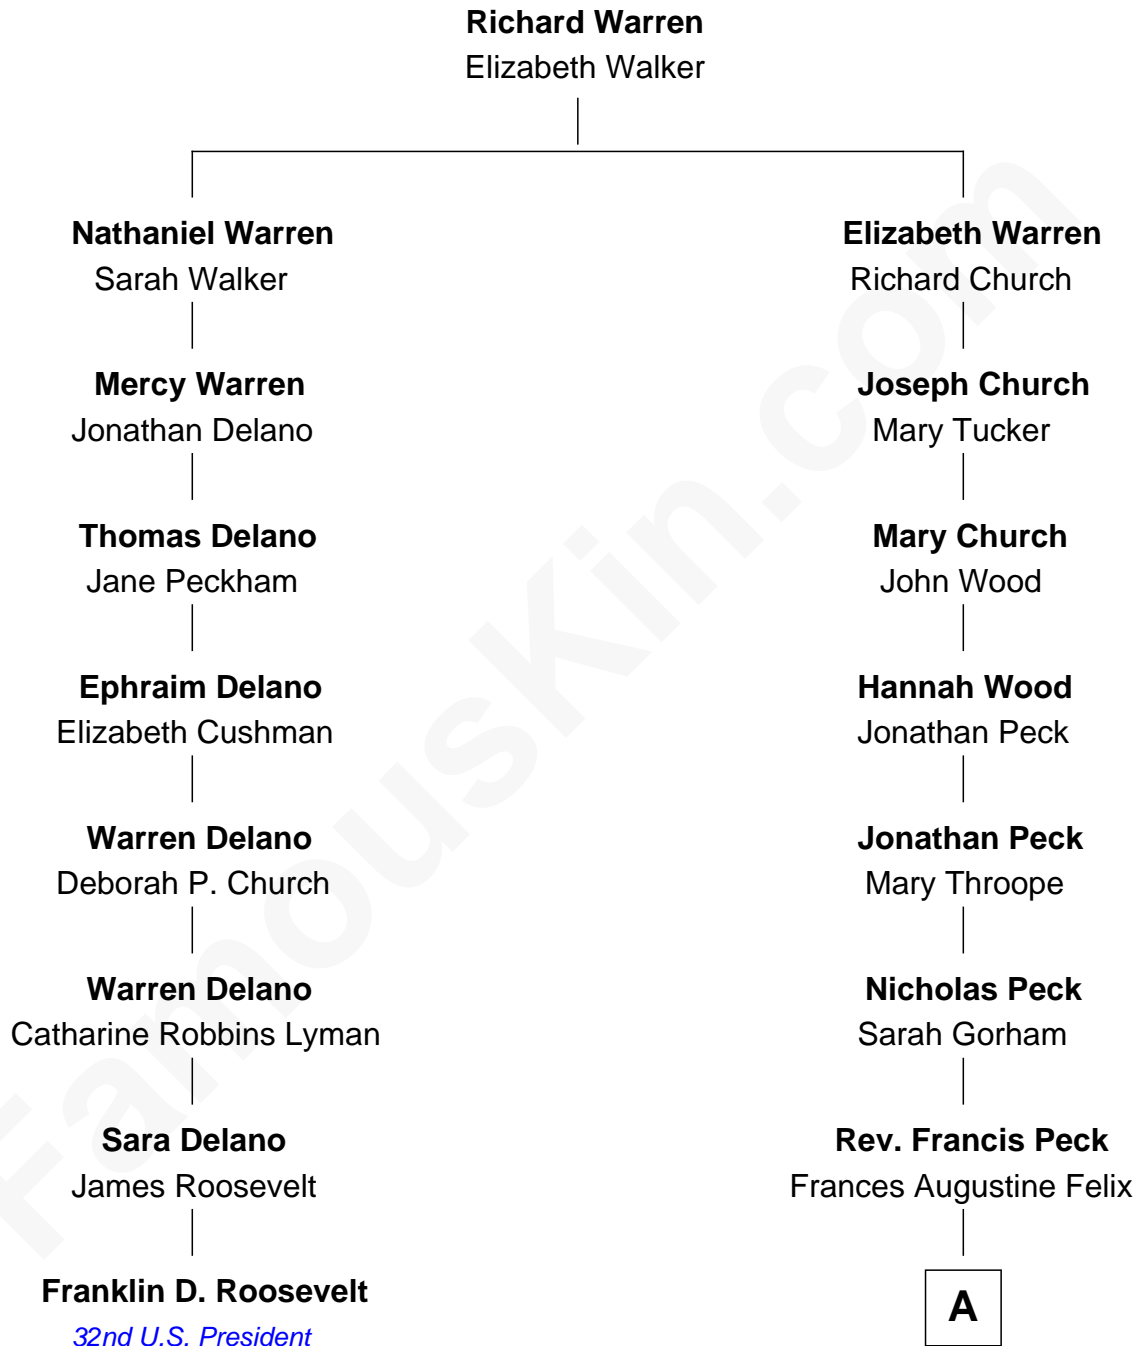

FamousKin.com
Relationship Chart of
Franklin D. Roosevelt
32nd U.S. President

7th cousin 2 times removed of
Christopher Lloyd
Movie Actor

A

—
Adalaide Ferrier Peck

Samuel Lloyd

—
Samuel R. Lloyd

Ruth Lapham

—
Christopher Lloyd

Movie Actor

FamousKin.com