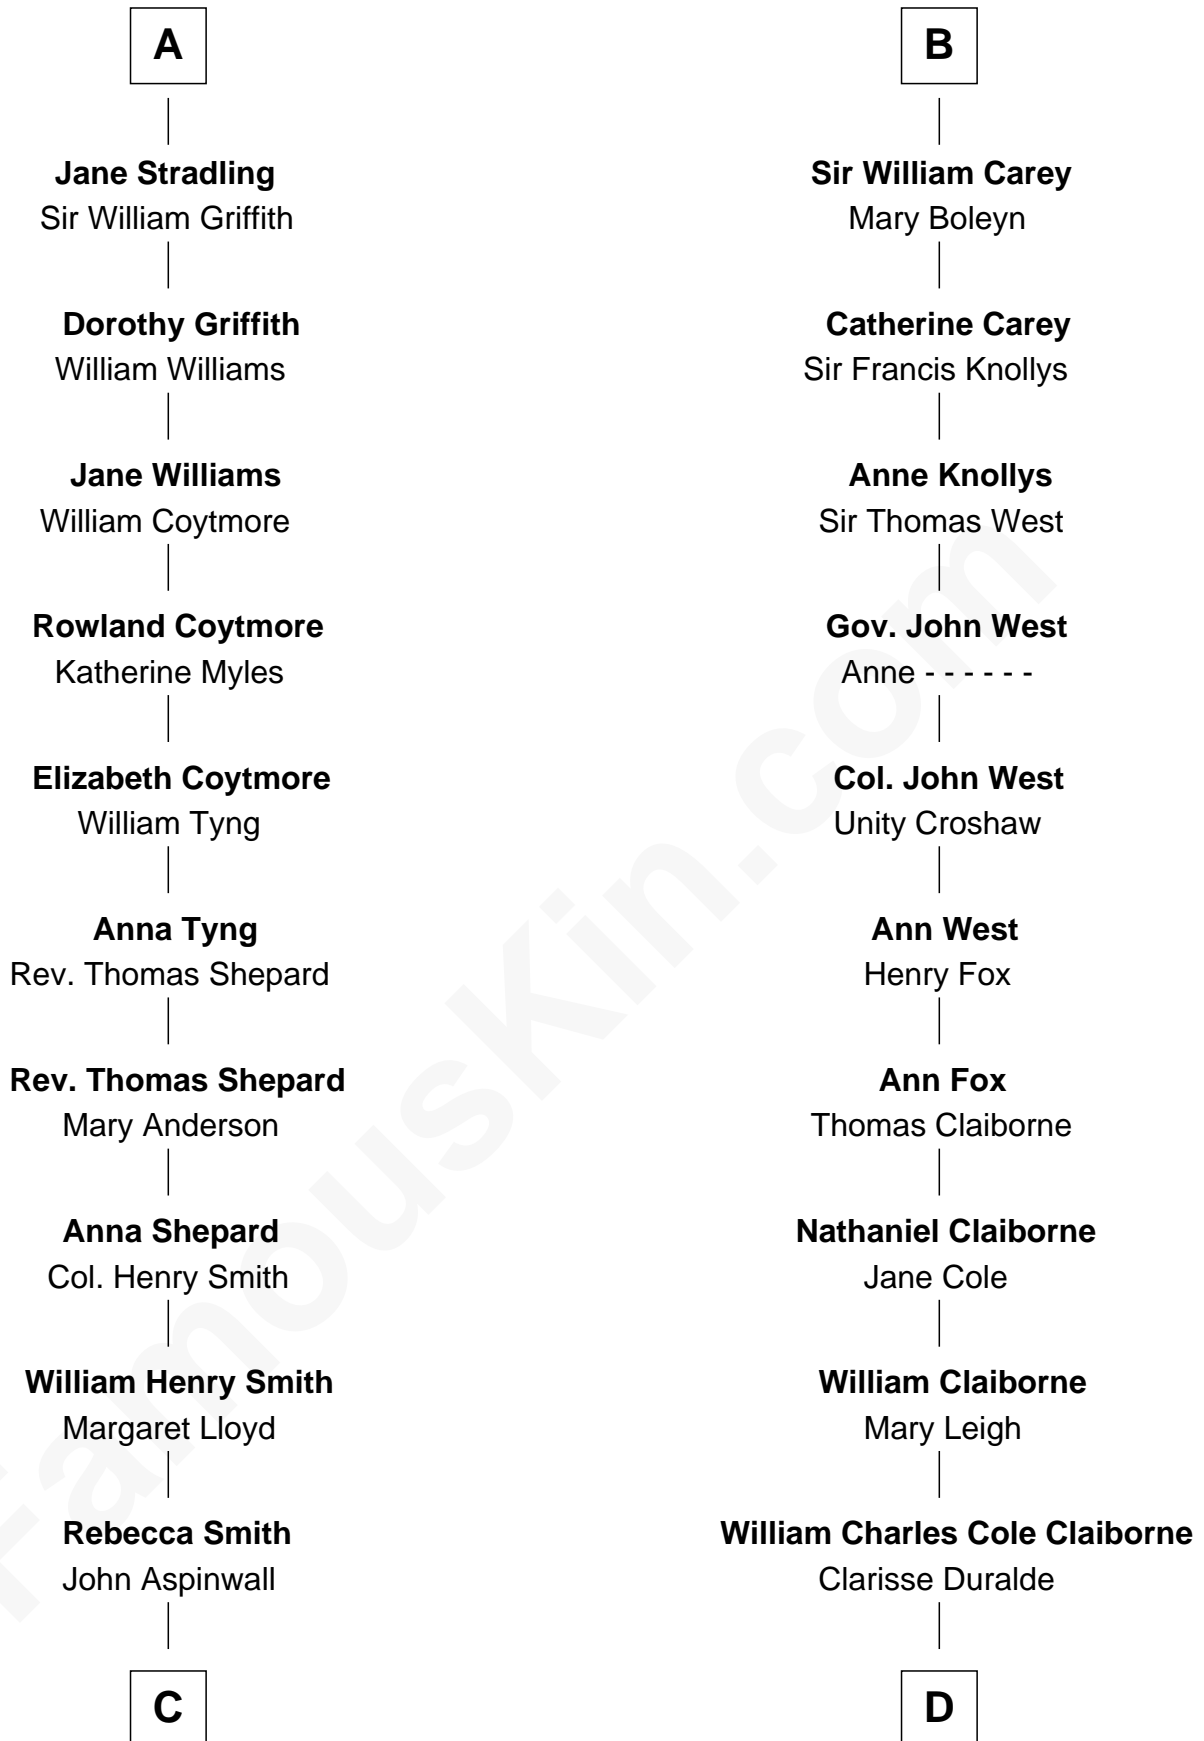

## Relationship Chart of

### Franklin D. Roosevelt

32nd U.S. President

20th cousin of

**Liz Claiborne**

*Fashion Designer and Founder of Liz Claiborne Inc.*

**C**

**John Aspinwall**  
Susan Howland

**Mary Rebecca Aspinwall**  
Isaac Daniel Roosevelt

**James Roosevelt**  
Sara Delano

**Franklin D. Roosevelt**  
*32nd U.S. President*

**D**

**William Charles Cole Claiborne**  
Louise de Balathier

**Fernand Claiborne**  
Marie Louise Villeré

**Omer Villere Claiborne**  
Carolyn Louise Fenner