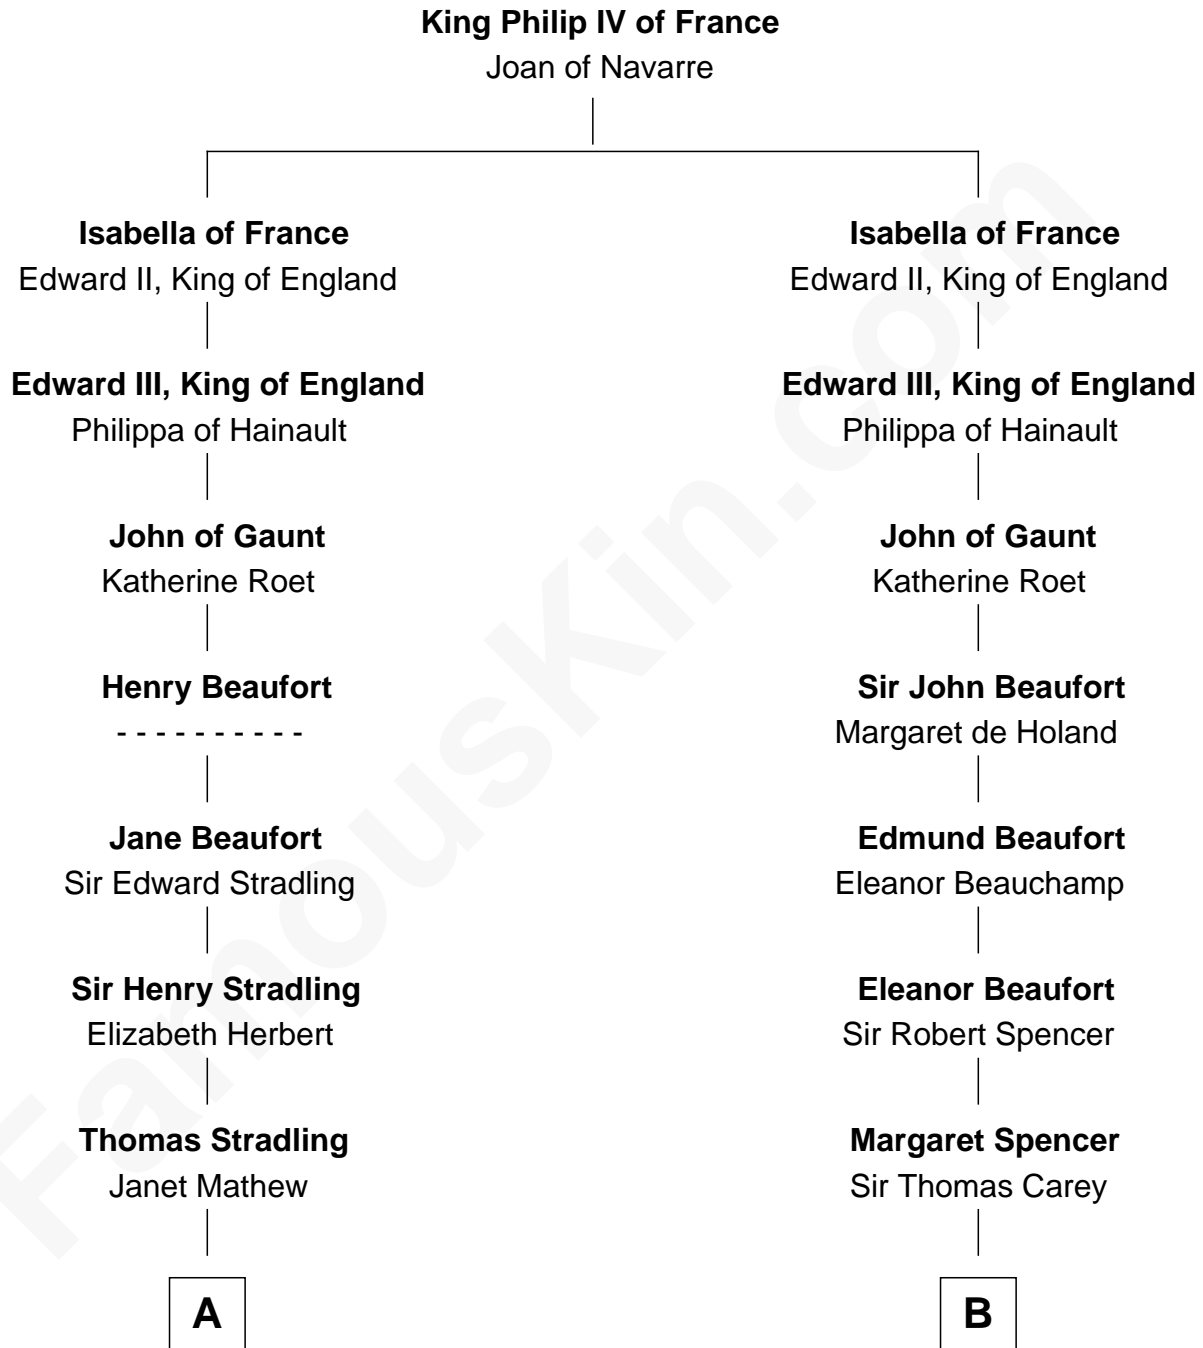

## Relationship Chart of

### Franklin D. Roosevelt

32nd U.S. President

20th cousin of

**Liz Claiborne**

*Fashion Designer and Founder of Liz Claiborne Inc.*

**C**

**John Aspinwall**  
Susan Howland

**Mary Rebecca Aspinwall**  
Isaac Daniel Roosevelt