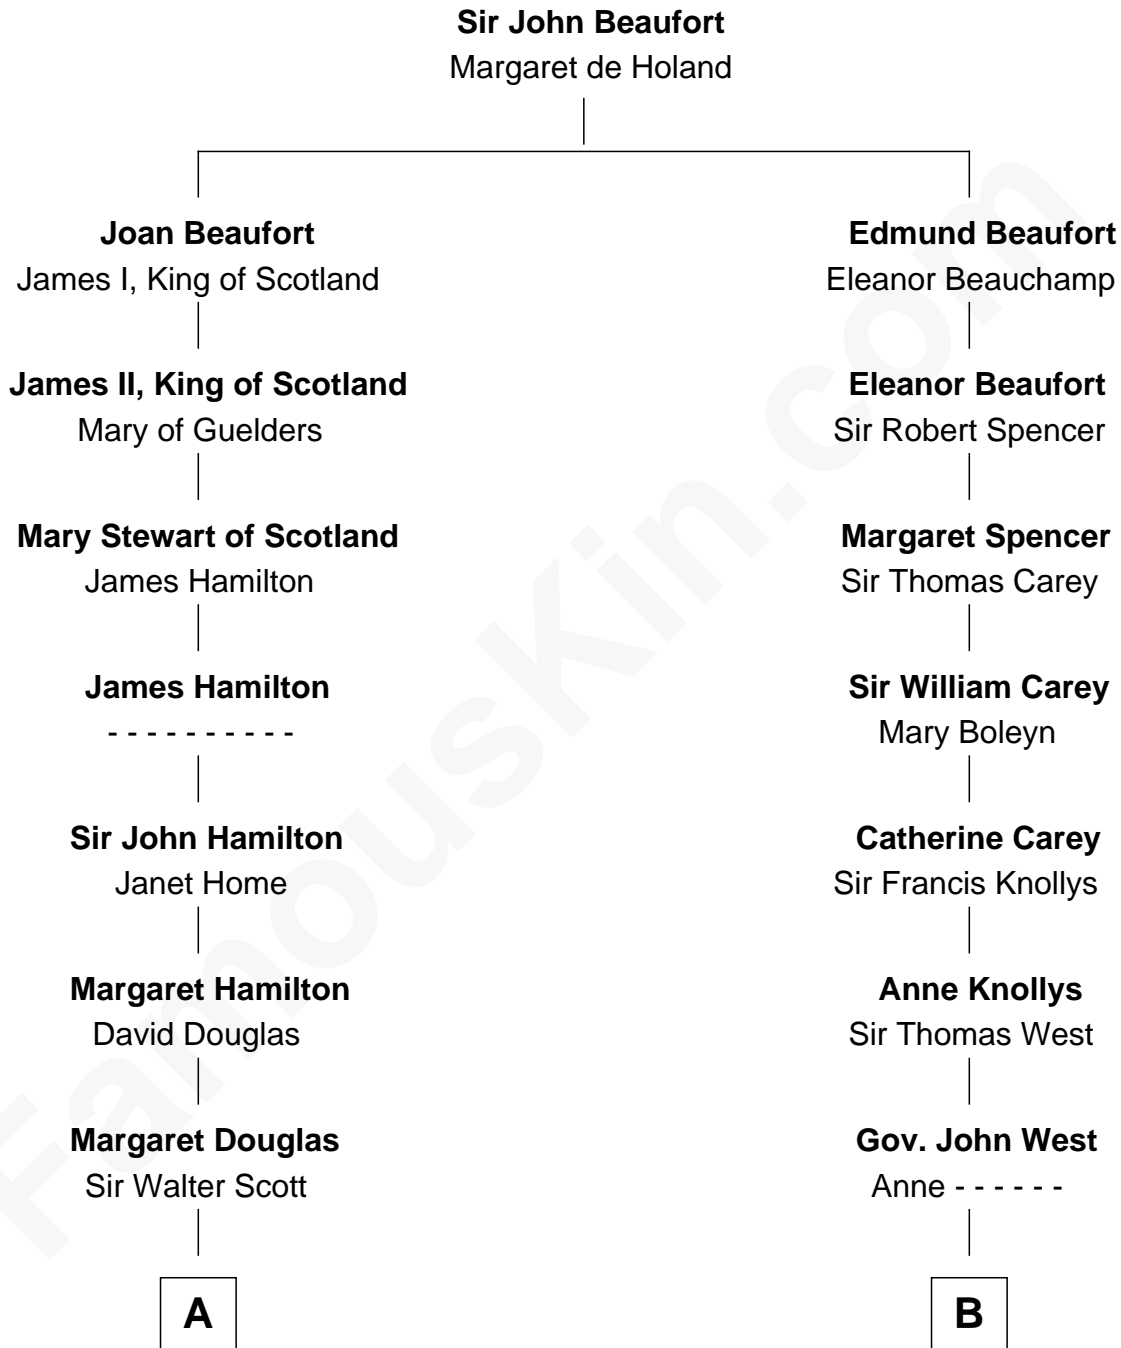

**FamousKin.com**  
**Relationship Chart of**  
**Franklin D. Roosevelt**  
*32nd U.S. President*

**16th cousin 2 times removed of**

**Liz Claiborne**

*Fashion Designer and Founder of Liz Claiborne Inc.*

**C**

—  
**Sara Delano**  
James Roosevelt

—  
**Franklin D. Roosevelt**  
*32nd U.S. President*

FamousKin.com