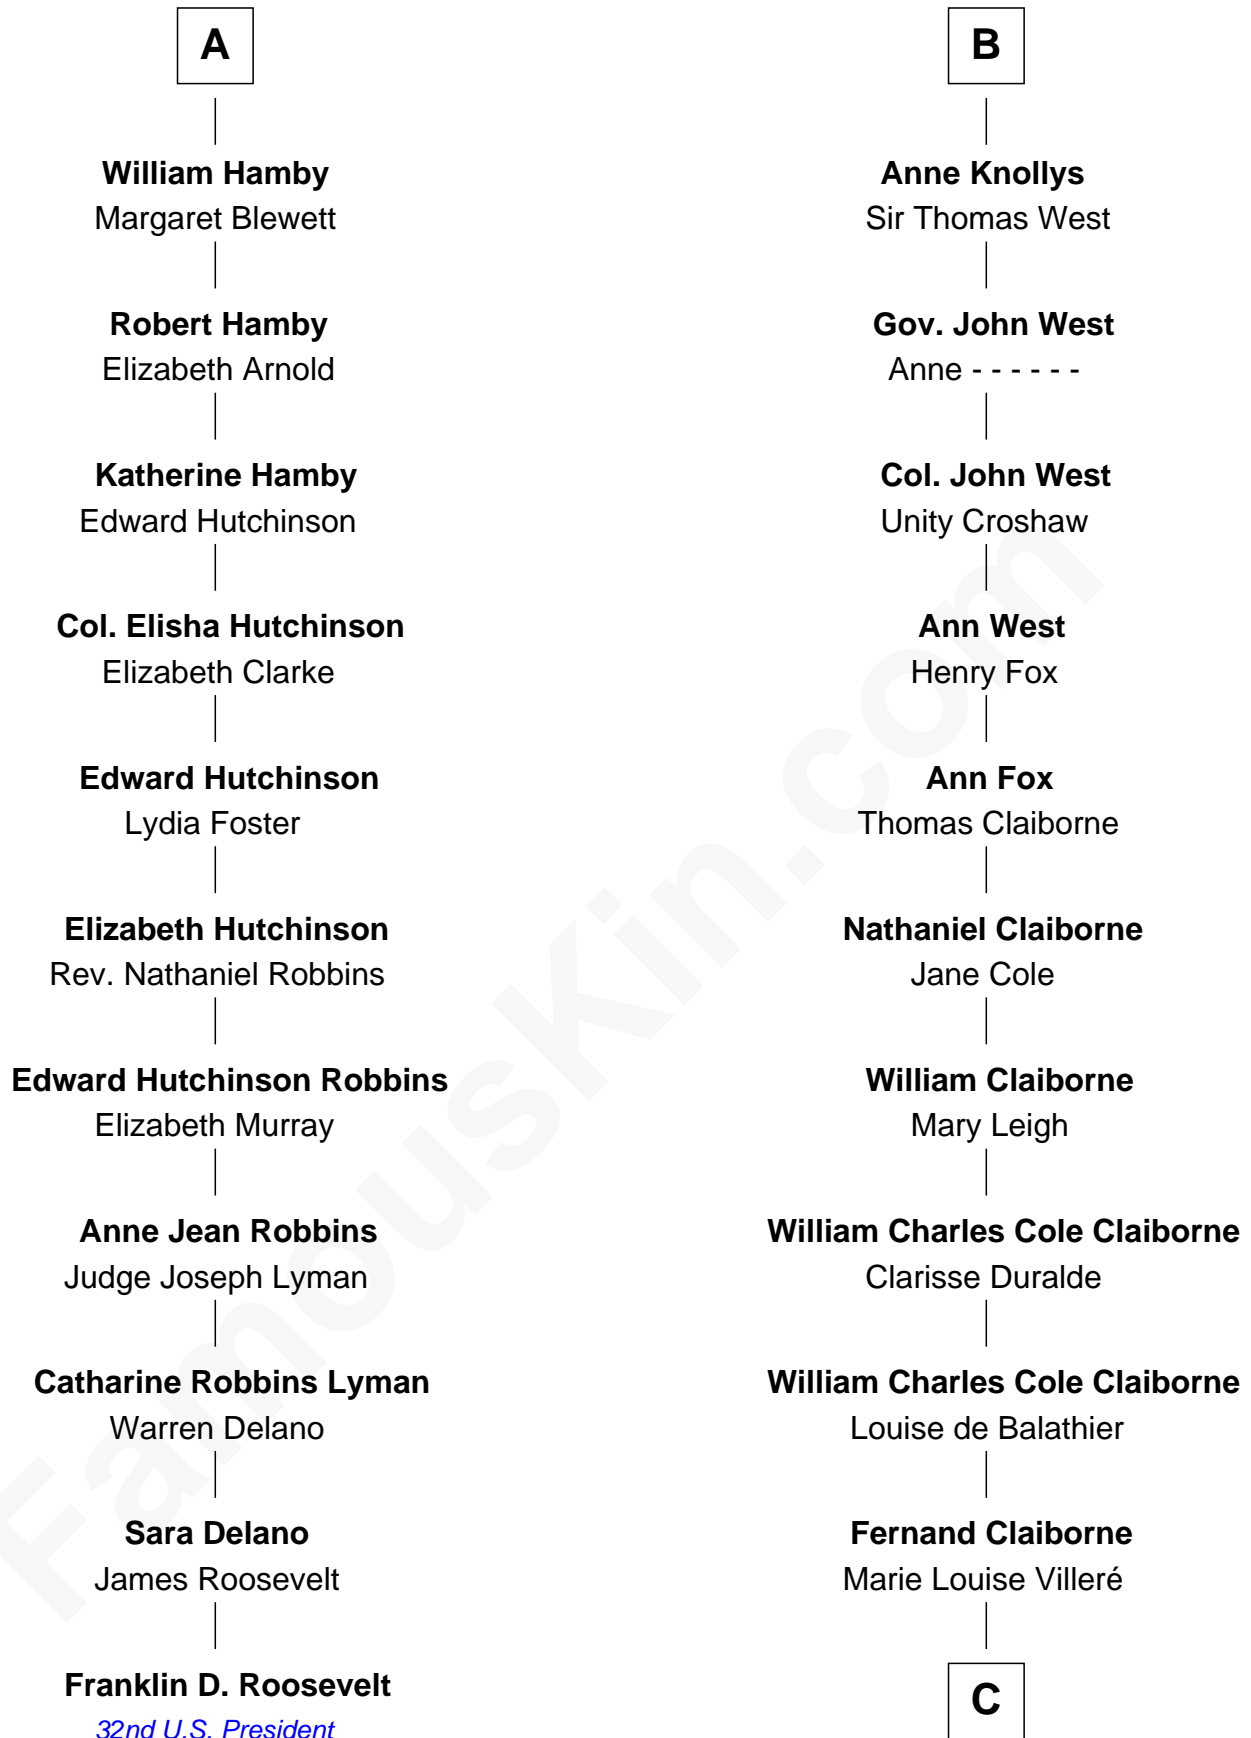

FamousKin.com
Relationship Chart of
Franklin D. Roosevelt
32nd U.S. President

17th cousin 1 time removed of

Liz Claiborne

Fashion Designer and Founder of Liz Claiborne Inc.

John de Welles

Maud de Roos

C

Omer Villere Claiborne
Carolyn Louise Fenner

Liz Claiborne
Found of Liz Claiborne Inc.

FamousKin.com