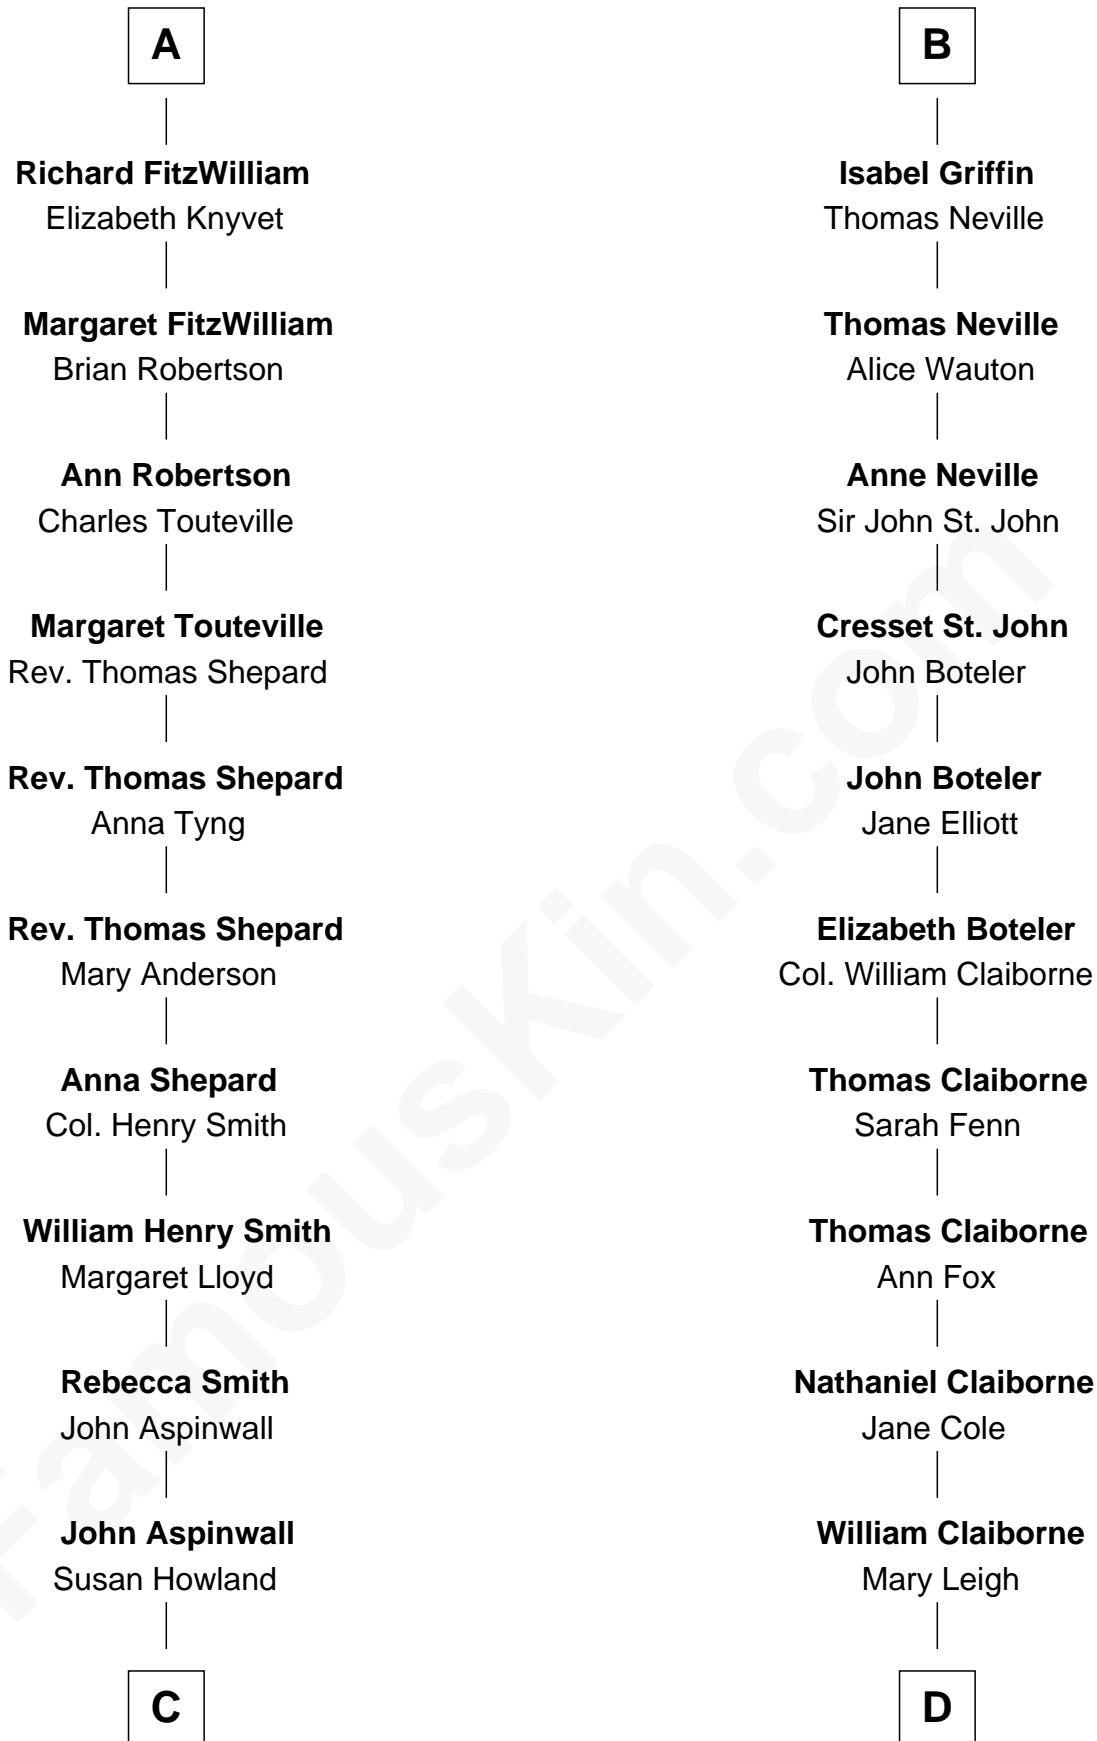

FamousKin.com
Relationship Chart of
Franklin D. Roosevelt
32nd U.S. President

19th cousin 2 times removed of

Liz Claiborne

Fashion Designer and Founder of Liz Claiborne Inc.

Sir William de Cantilupe

Eve de Braiose

Sir Henry de Hastings

Lora de Hastings

Thomas Latimer

Sir Warin le Latimer

Catherine de la Warre

Elizabeth le Latimer

Sir Thomas Griffin

Richard Griffin

Anna Chamberlain

Nicholas Griffin

Margaret Pilkington

Nicholas Griffin

Catherine Curzon

B

C

Mary Rebecca Aspinwall

Isaac Daniel Roosevelt

James Roosevelt

Sara Delano

Franklin D. Roosevelt

32nd U.S. President

D

William Charles Cole Claiborne

Clarisse Duralde