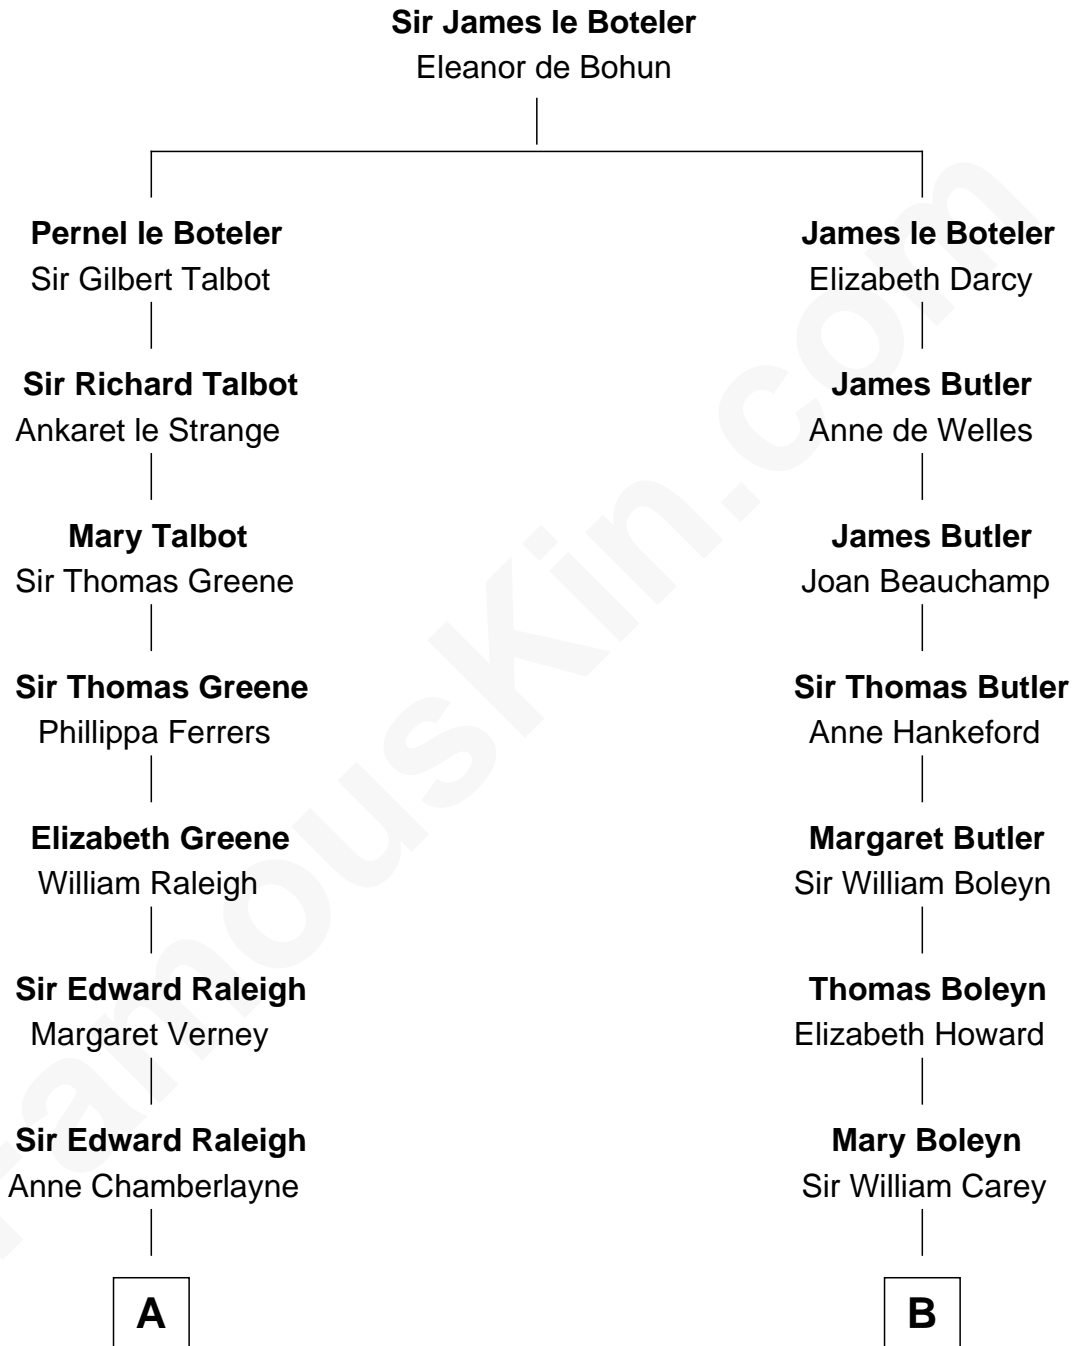

## Relationship Chart of

### Franklin D. Roosevelt

32nd U.S. President

19th cousin of

**Liz Claiborne**

*Fashion Designer and Founder of Liz Claiborne Inc.*

**C**

**Catharine Robbins Lyman**

Warren Delano

**Sara Delano**

James Roosevelt

**Franklin D. Roosevelt**

*32nd U.S. President*

**D**

**Fernand Claiborne**

Marie Louise Villeré

**Omer Villere Claiborne**