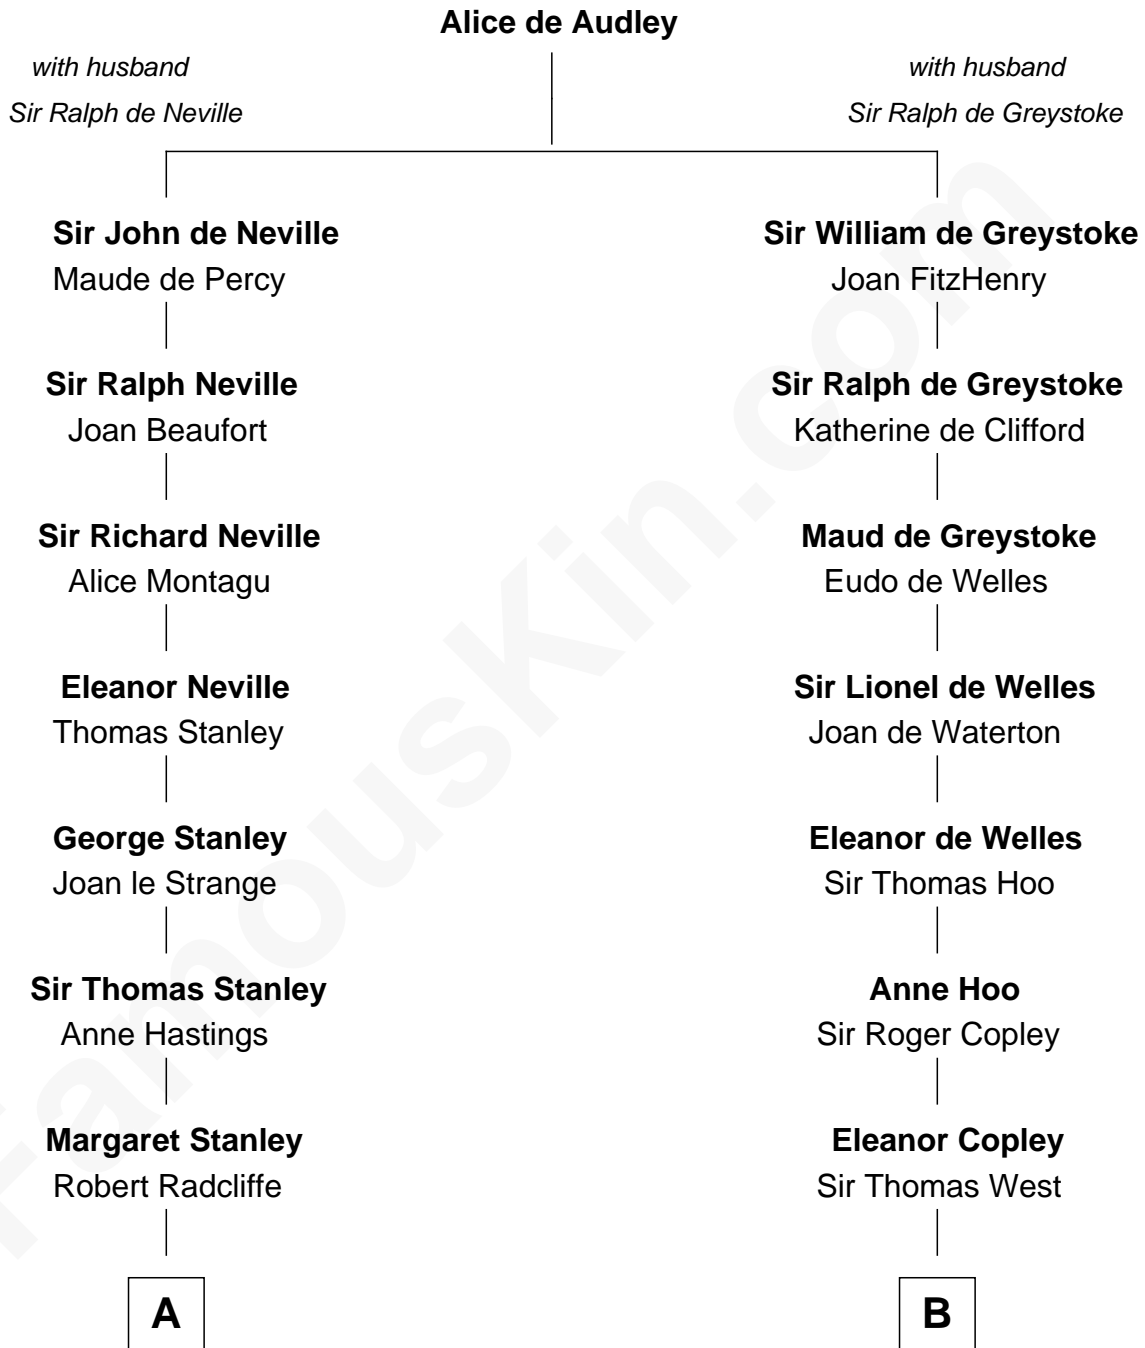

**FamousKin.com**  
**Relationship Chart of**  
**Franklin D. Roosevelt**  
*32nd U.S. President*

**16th cousin 3 times removed of**  
**William C. C. Claiborne**  
*1st Governor of Louisiana*

**C**

—  
**Mary Rebecca Aspinwall**

Isaac Daniel Roosevelt

—  
**James Roosevelt**

Sara Delano

—  
**Franklin D. Roosevelt**

*32nd U.S. President*

FamousKin.com