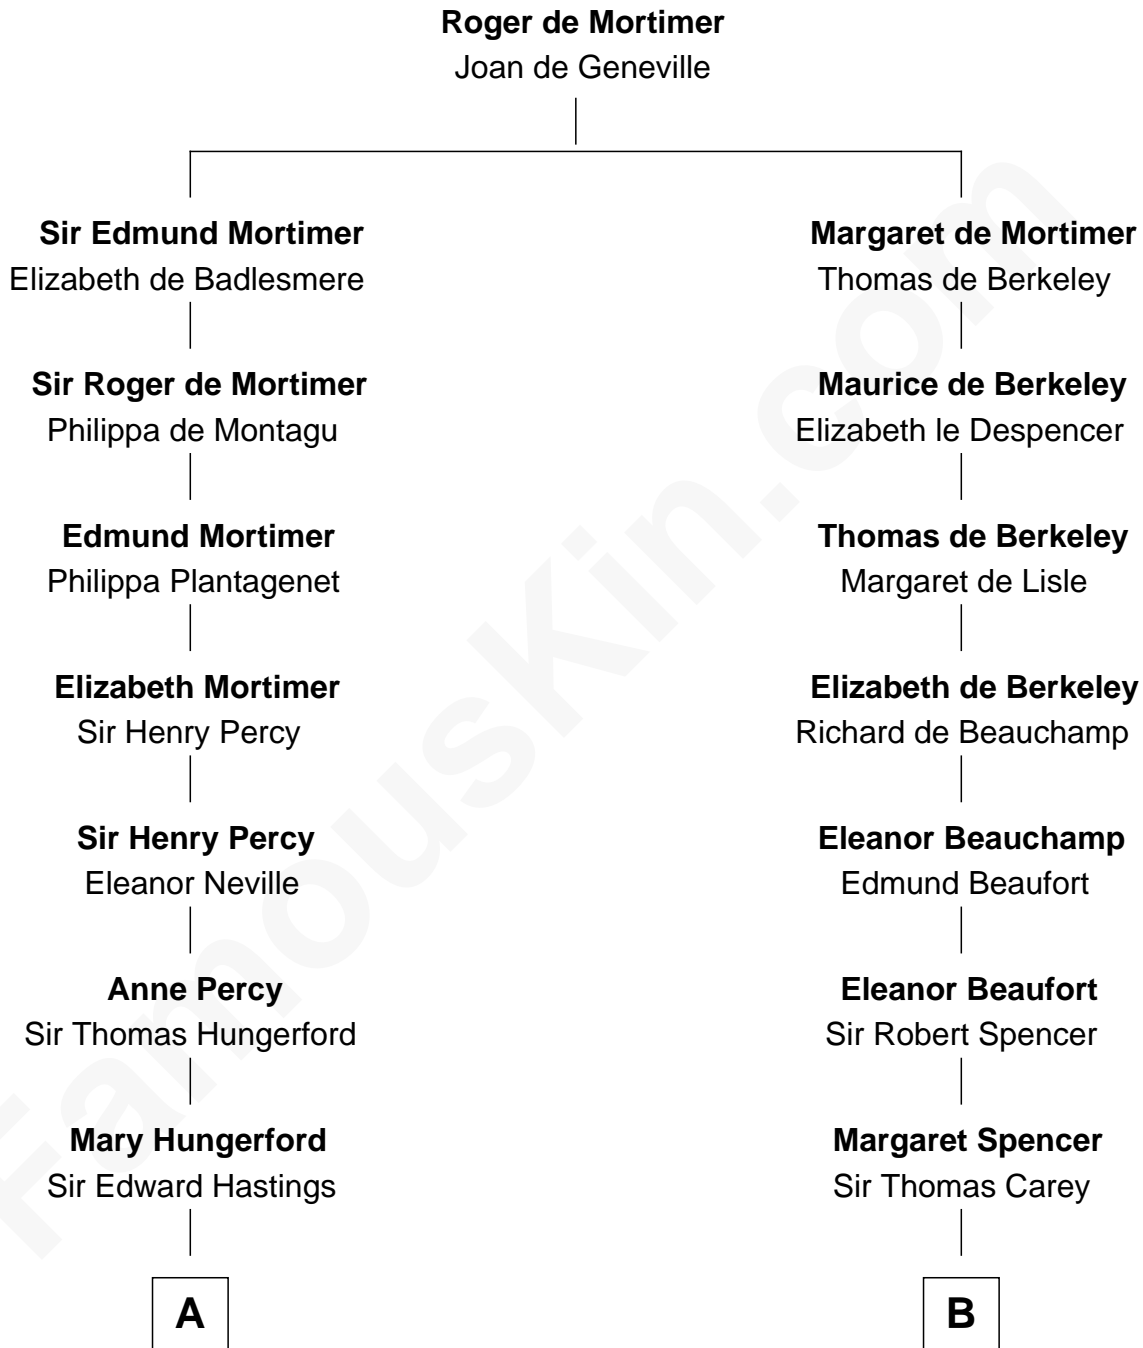

FamousKin.com
Relationship Chart of
Franklin D. Roosevelt
32nd U.S. President

16th cousin 5 times removed of
William C. C. Claiborne
1st Governor of Louisiana

C

—
Rebecca Smith

John Aspinwall

—
John Aspinwall

Susan Howland

—
Mary Rebecca Aspinwall

Isaac Daniel Roosevelt

—
James Roosevelt

Sara Delano

—
Franklin D. Roosevelt

32nd U.S. President