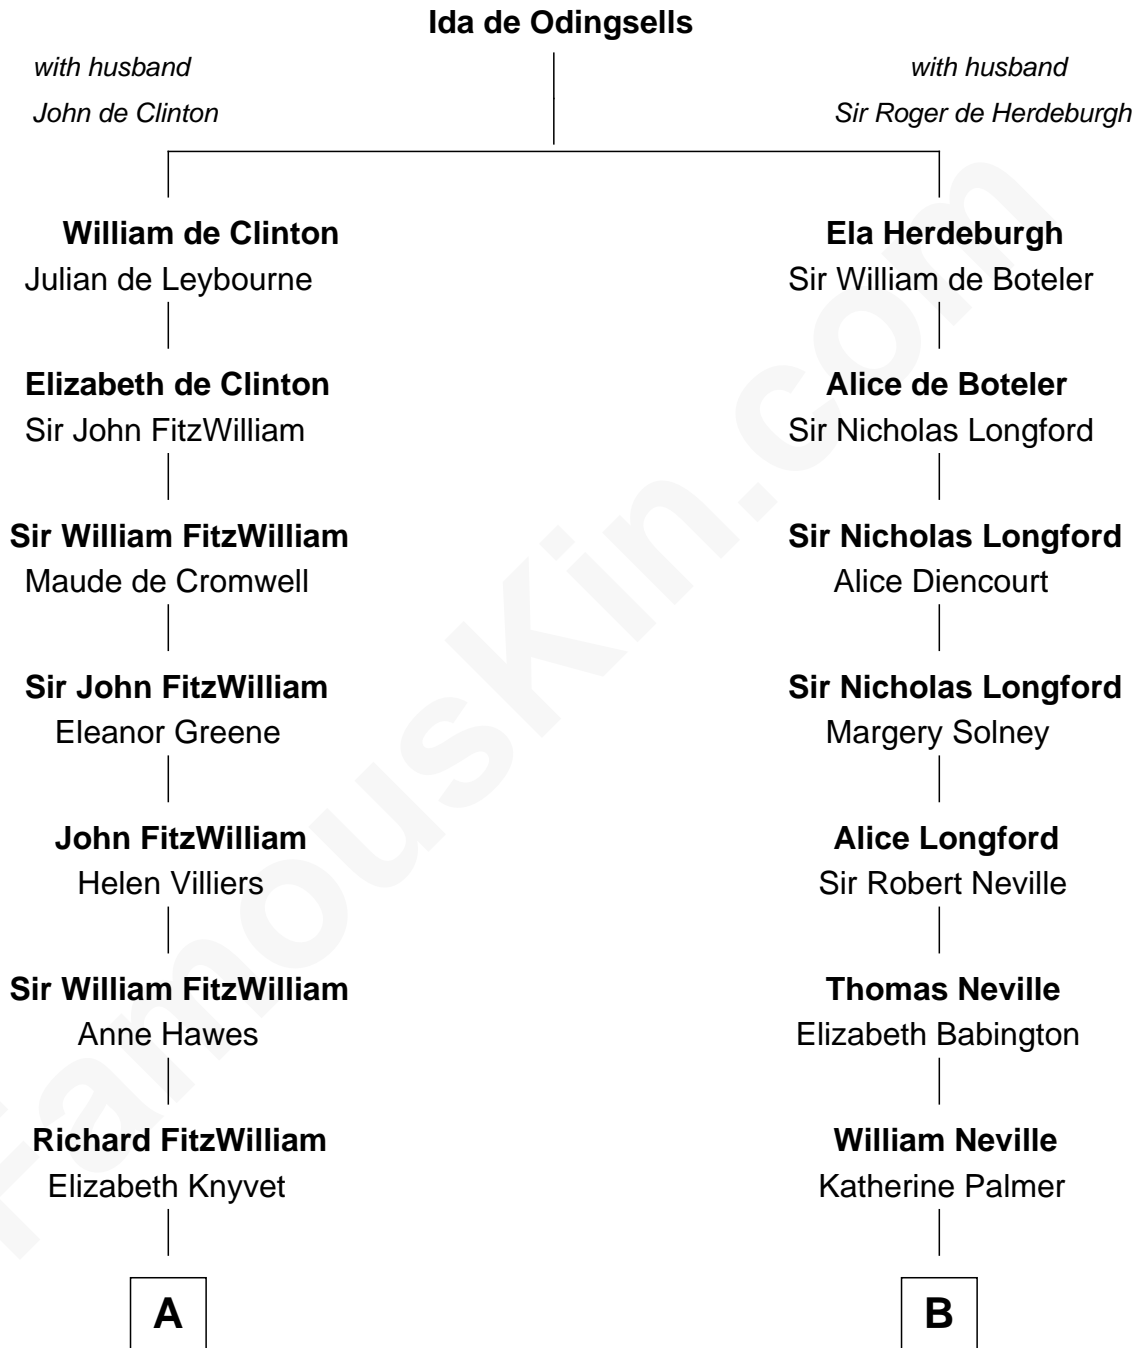

FamousKin.com
Relationship Chart of
Franklin D. Roosevelt
32nd U.S. President

17th cousin 1 time removed of
William C. C. Claiborne
1st Governor of Louisiana

C

James Roosevelt

Sara Delano

Franklin D. Roosevelt

32nd U.S. President

FamousKin.com