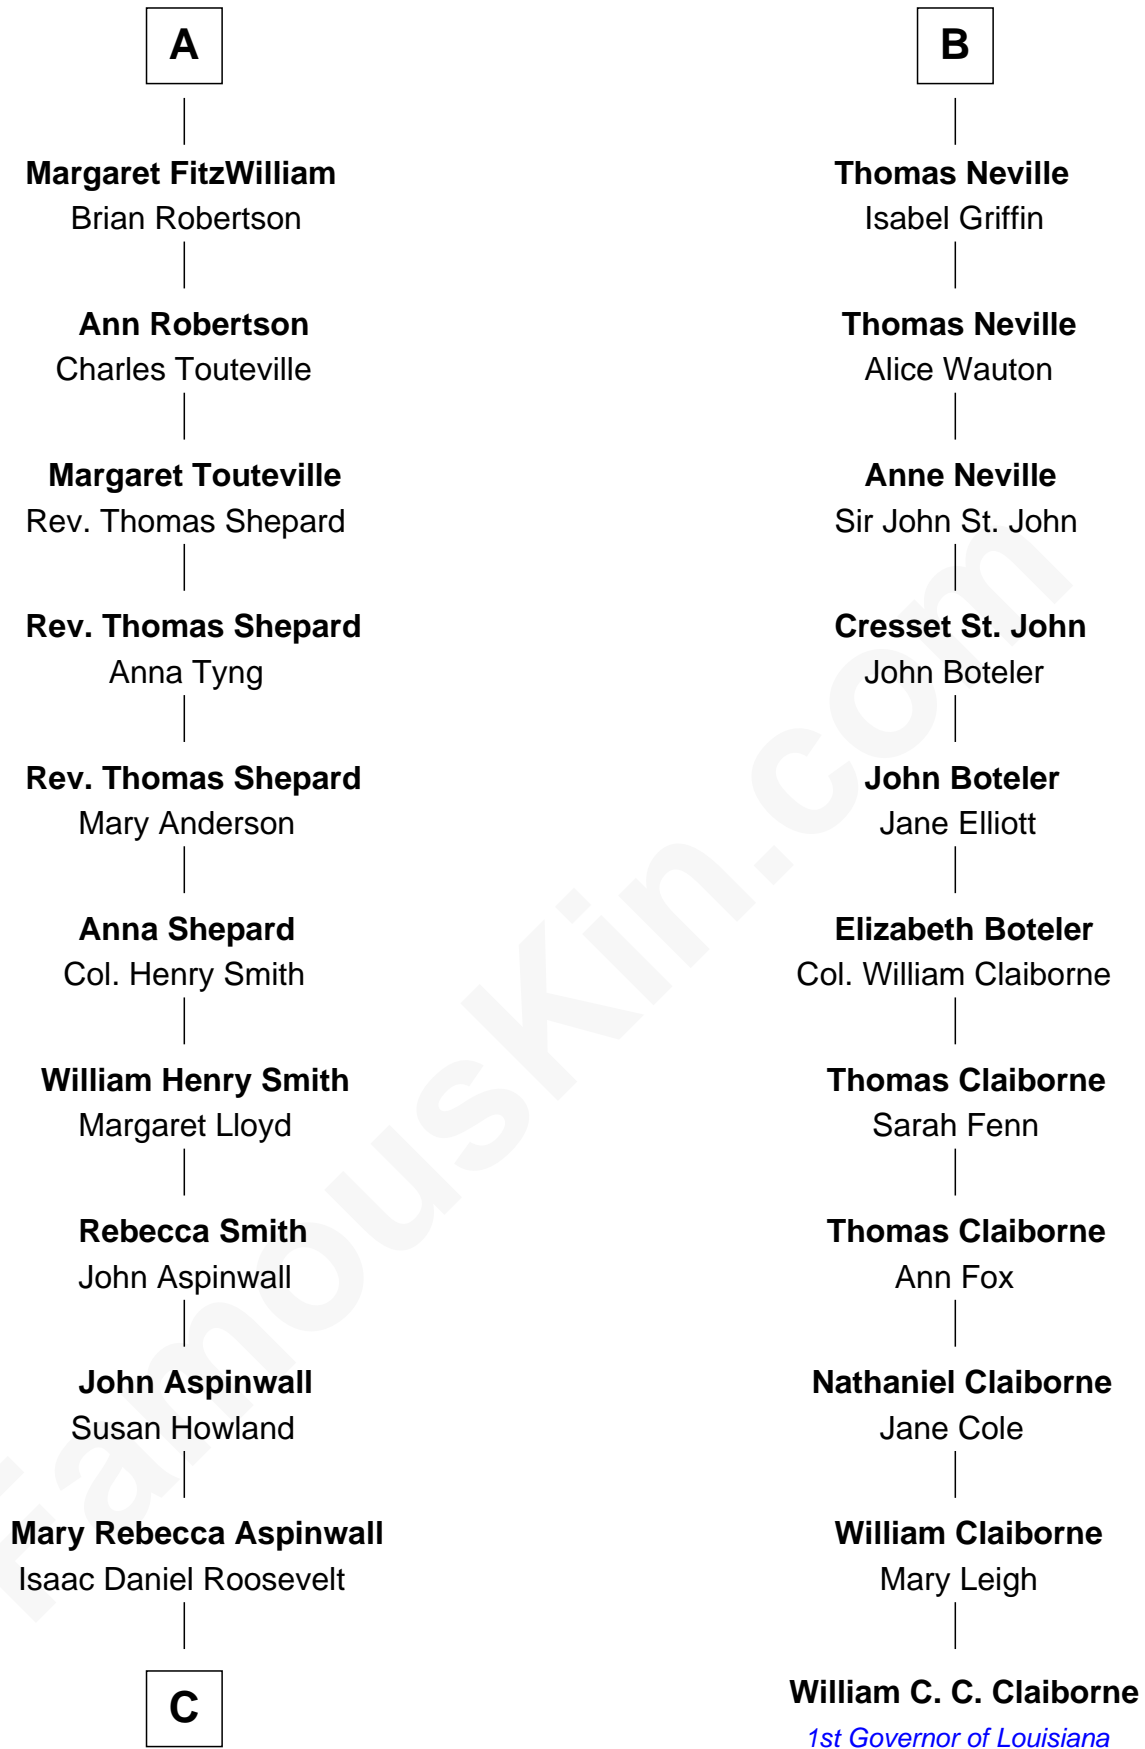

FamousKin.com
Relationship Chart of
Franklin D. Roosevelt
32nd U.S. President

17th cousin 1 time removed of
William C. C. Claiborne
1st Governor of Louisiana

C

James Roosevelt

Sara Delano

Franklin D. Roosevelt

32nd U.S. President

FamousKin.com