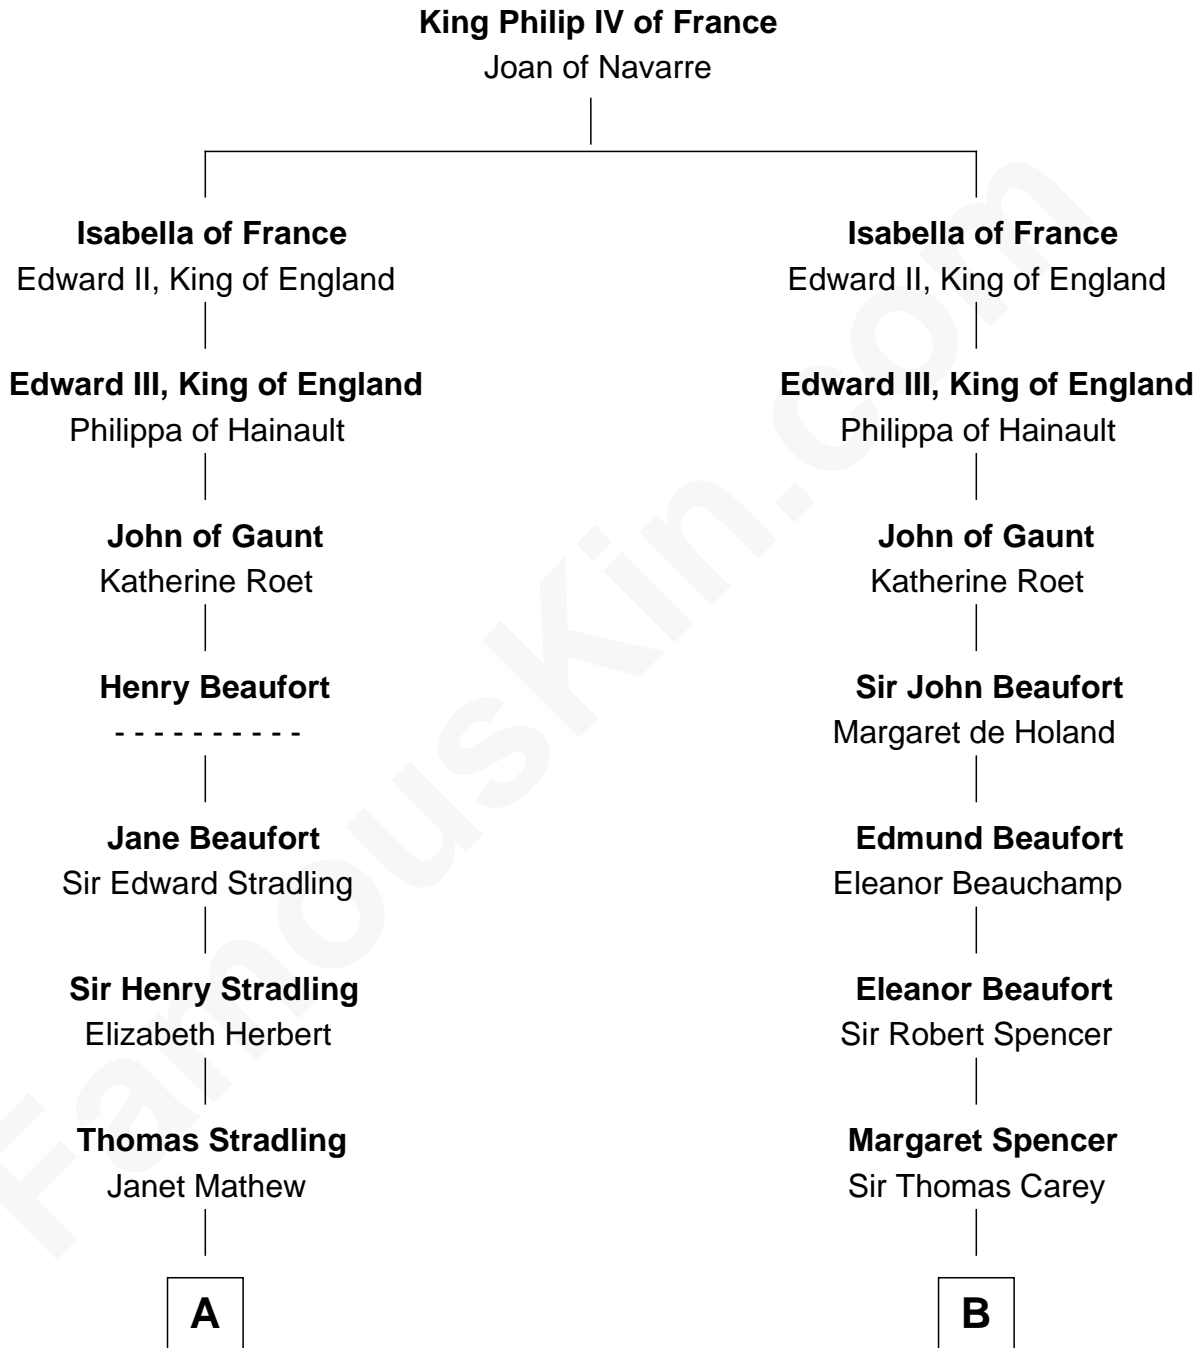

FamousKin.com
Relationship Chart of
Franklin D. Roosevelt
32nd U.S. President

16th cousin 4 times removed of
William C. C. Claiborne
1st Governor of Louisiana

C

John Aspinwall

Susan Howland

Mary Rebecca Aspinwall

Isaac Daniel Roosevelt

James Roosevelt

Sara Delano

Franklin D. Roosevelt

32nd U.S. President

FamousKin.com