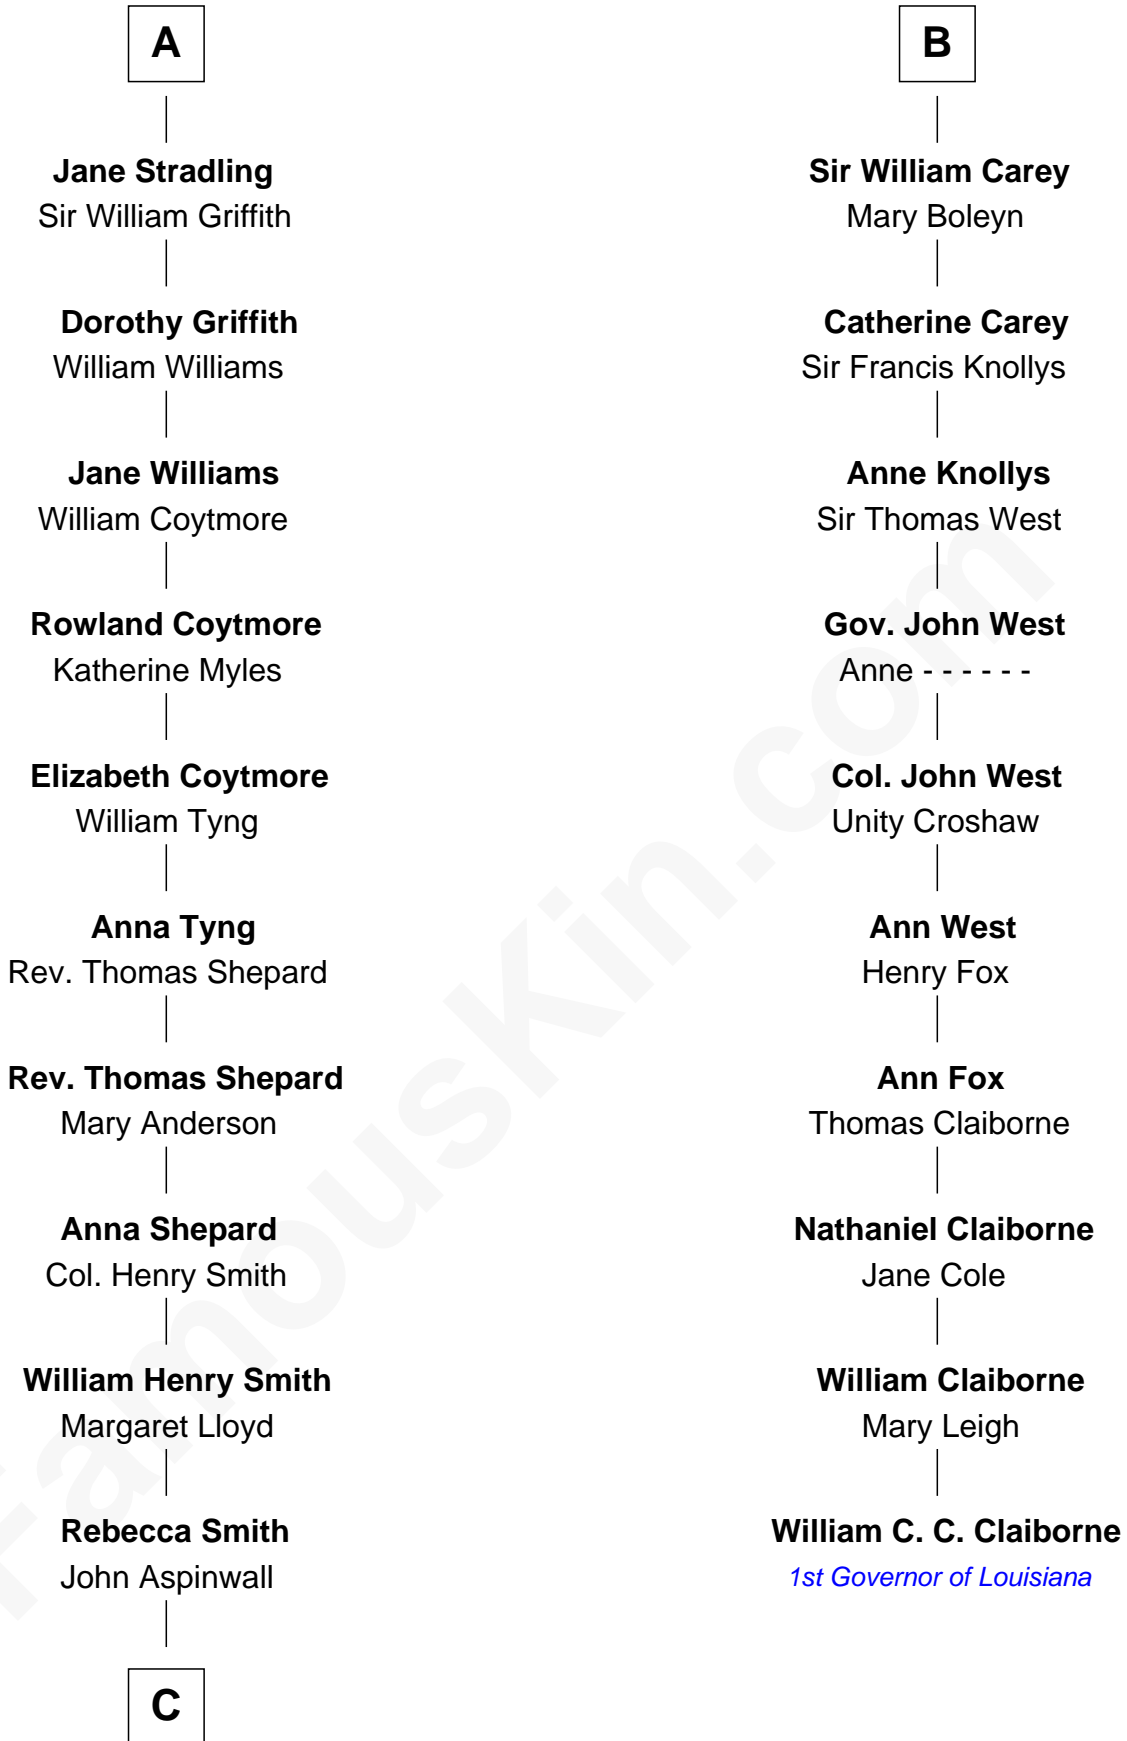

FamousKin.com
Relationship Chart of
Franklin D. Roosevelt
32nd U.S. President

16th cousin 4 times removed of
William C. C. Claiborne
1st Governor of Louisiana

C

John Aspinwall

Susan Howland

Mary Rebecca Aspinwall

Isaac Daniel Roosevelt

James Roosevelt

Sara Delano

Franklin D. Roosevelt

32nd U.S. President

FamousKin.com