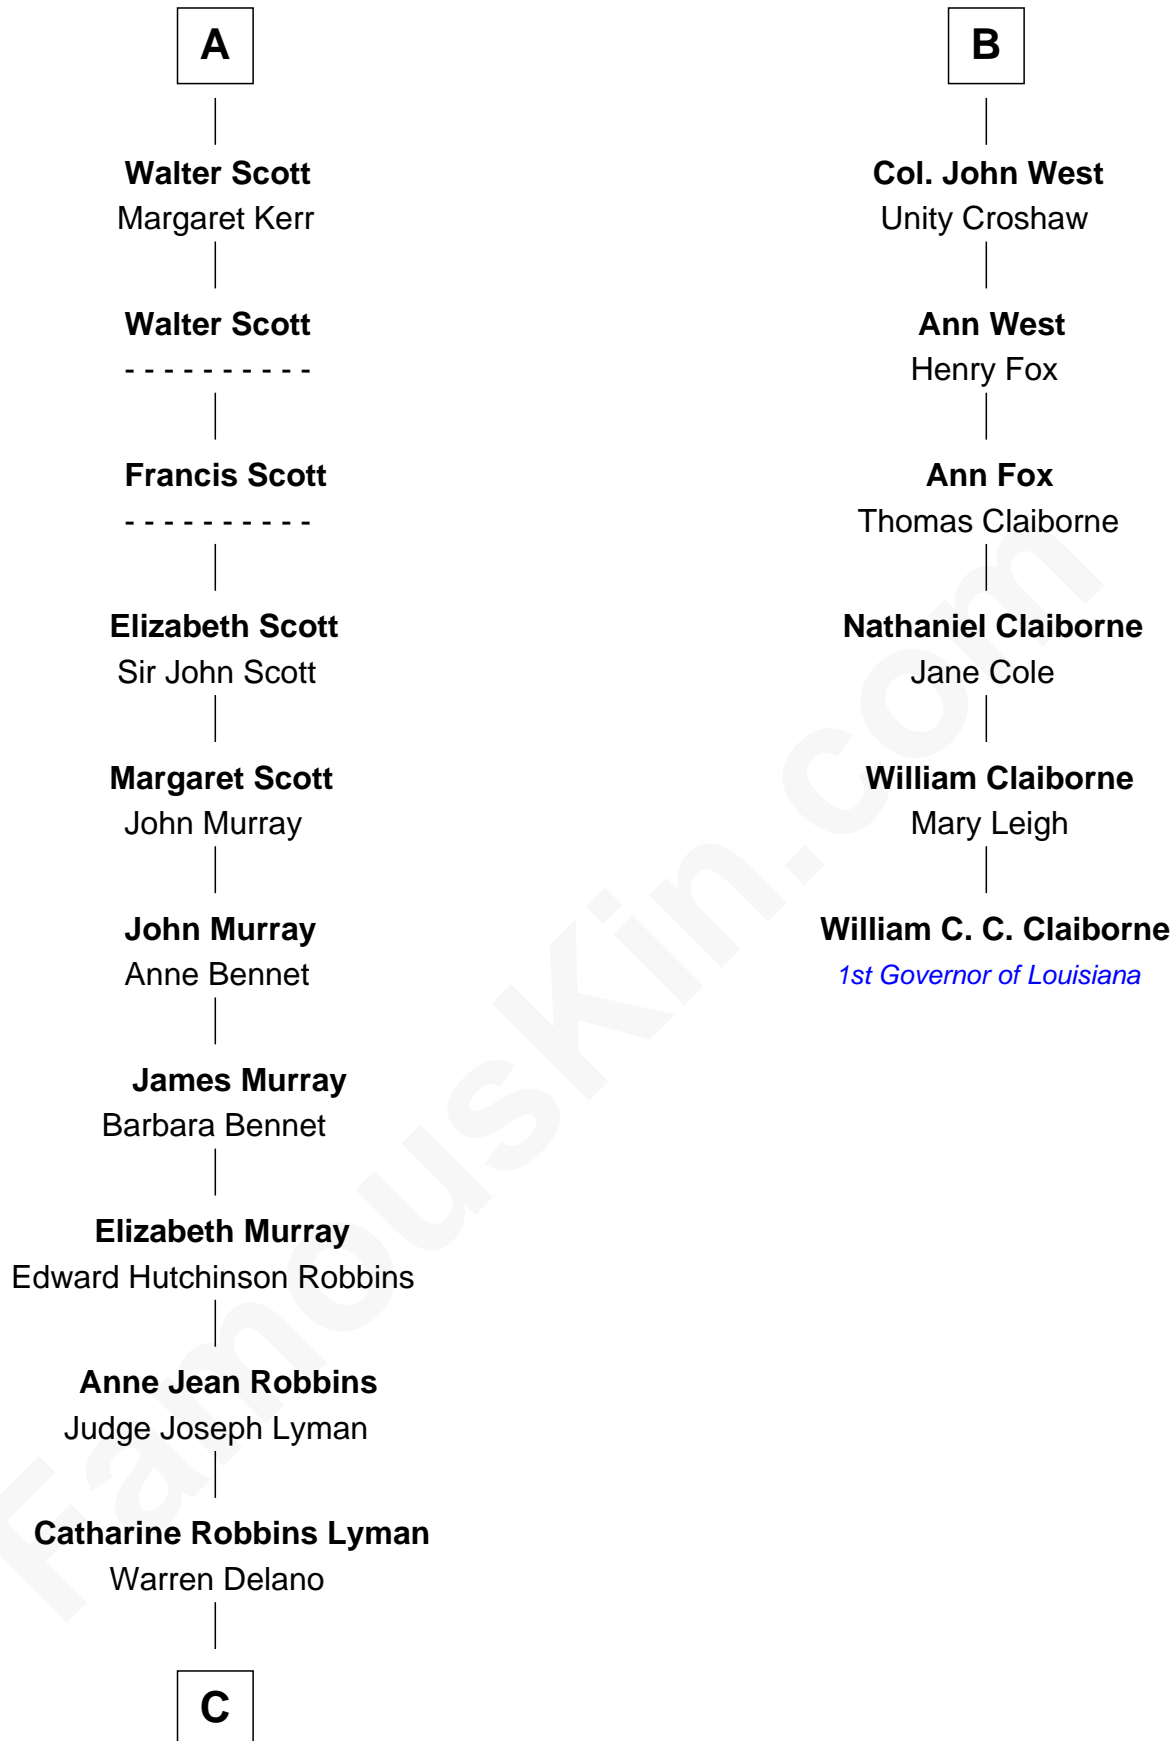

FamousKin.com
Relationship Chart of
Franklin D. Roosevelt
32nd U.S. President

12th cousin 6 times removed of
William C. C. Claiborne
1st Governor of Louisiana

C

—
Sara Delano
James Roosevelt

—
Franklin D. Roosevelt
32nd U.S. President

FamousKin.com