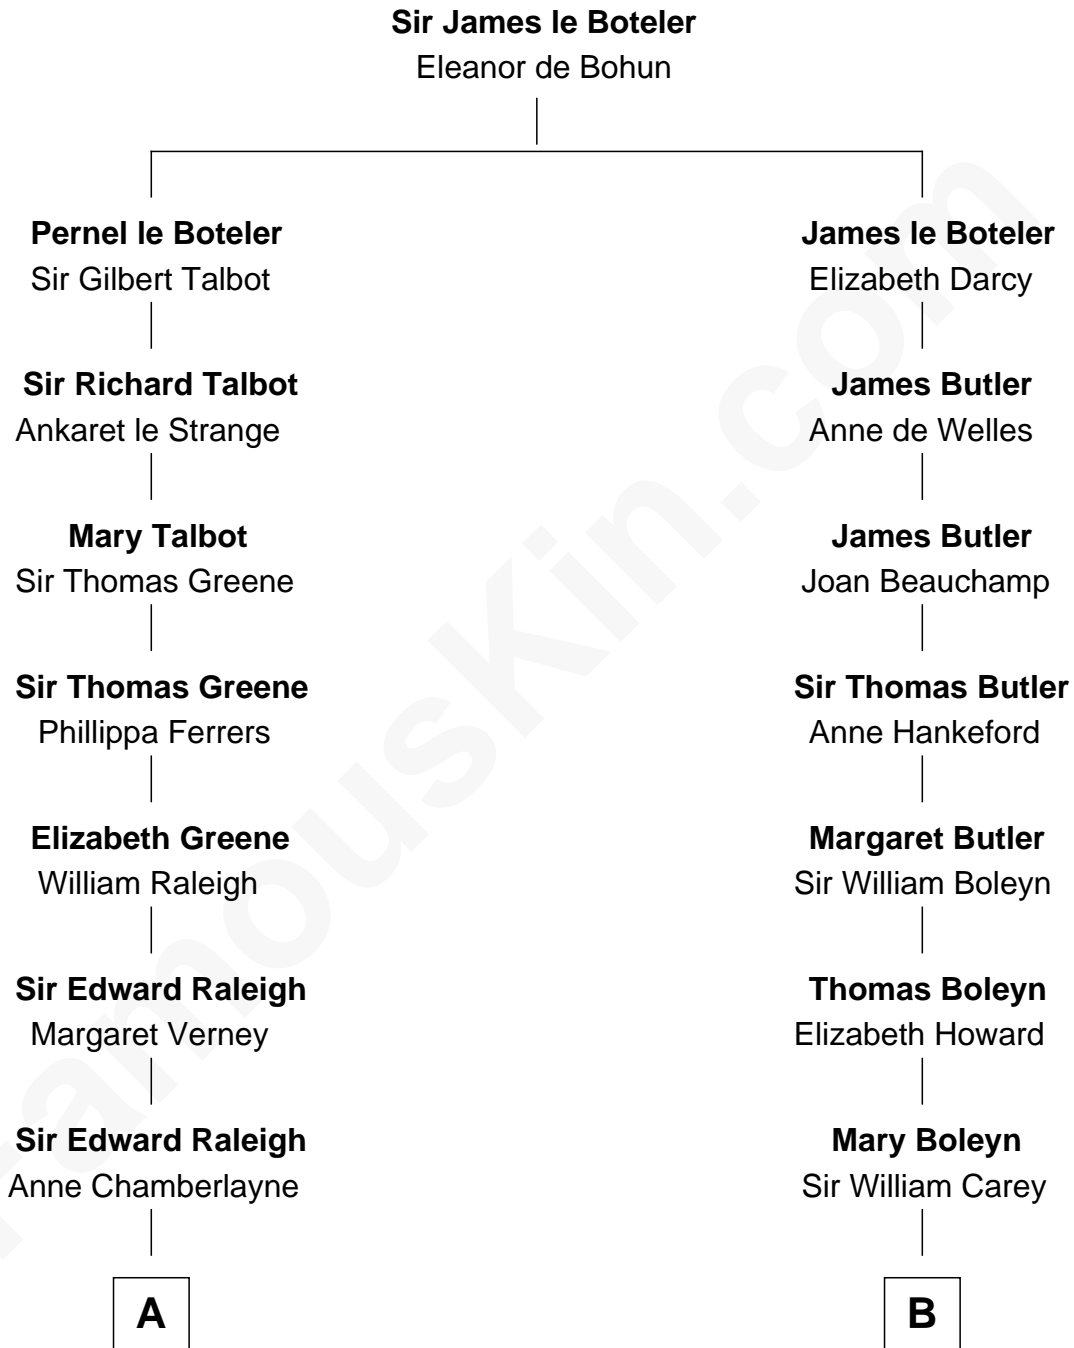

**FamousKin.com**  
**Relationship Chart of**  
**Franklin D. Roosevelt**  
*32nd U.S. President*

**15th cousin 4 times removed of**  
**William C. C. Claiborne**  
*1st Governor of Louisiana*

**C**

—  
**Catharine Robbins Lyman**

Warren Delano

—  
**Sara Delano**

James Roosevelt

—  
**Franklin D. Roosevelt**

*32nd U.S. President*

FamousKin.com