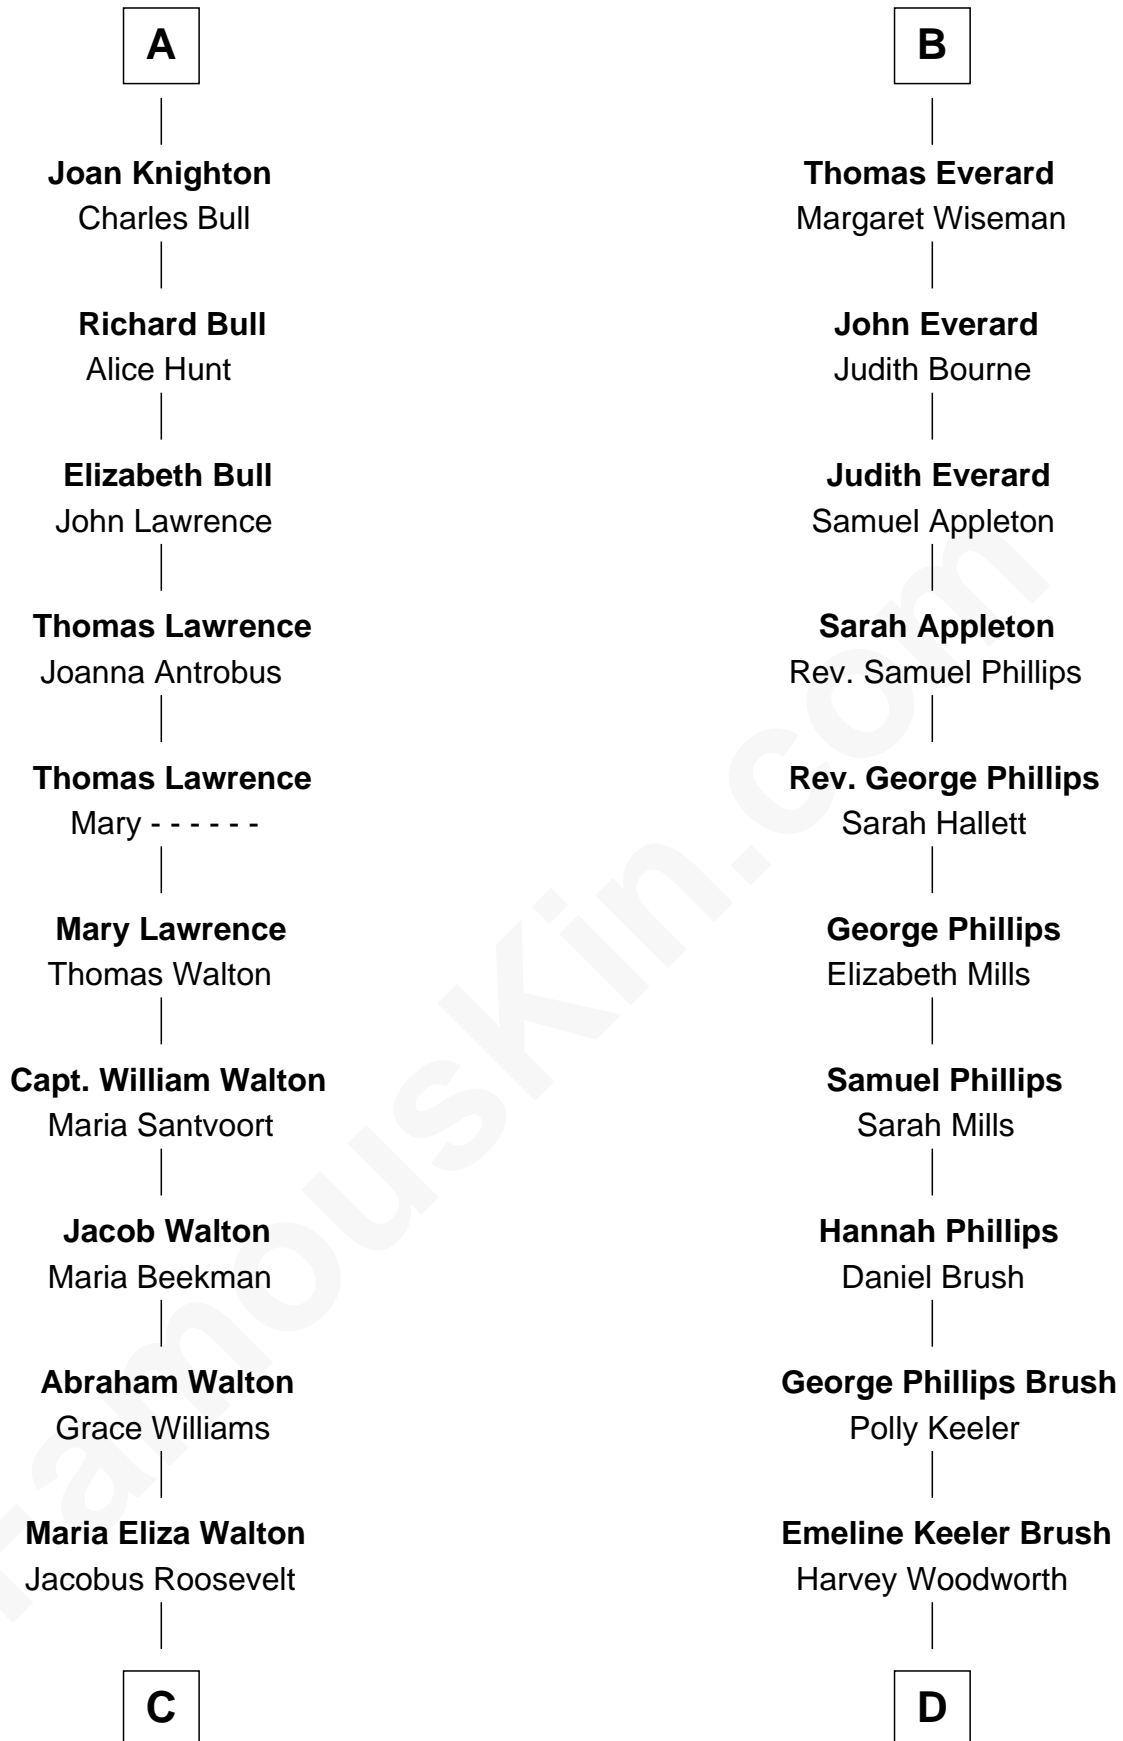

FamousKin.com
Relationship Chart of
Franklin D. Roosevelt
32nd U.S. President

19th cousin 2 times removed of
Bill Gates
Founder of Microsoft

C

Isaac Daniel Roosevelt
Mary Rebecca Aspinwall

James Roosevelt
Sara Delano

Franklin D. Roosevelt
32nd U.S. President

D

Louise Marie Woodworth
Thomas George Maxwell

James W. Maxwell
Belle Oakley

James Willard Maxwell
Adelle Thompson

Mary A. Maxwell
William Henry Gates

Bill Gates
Founder of Microsoft