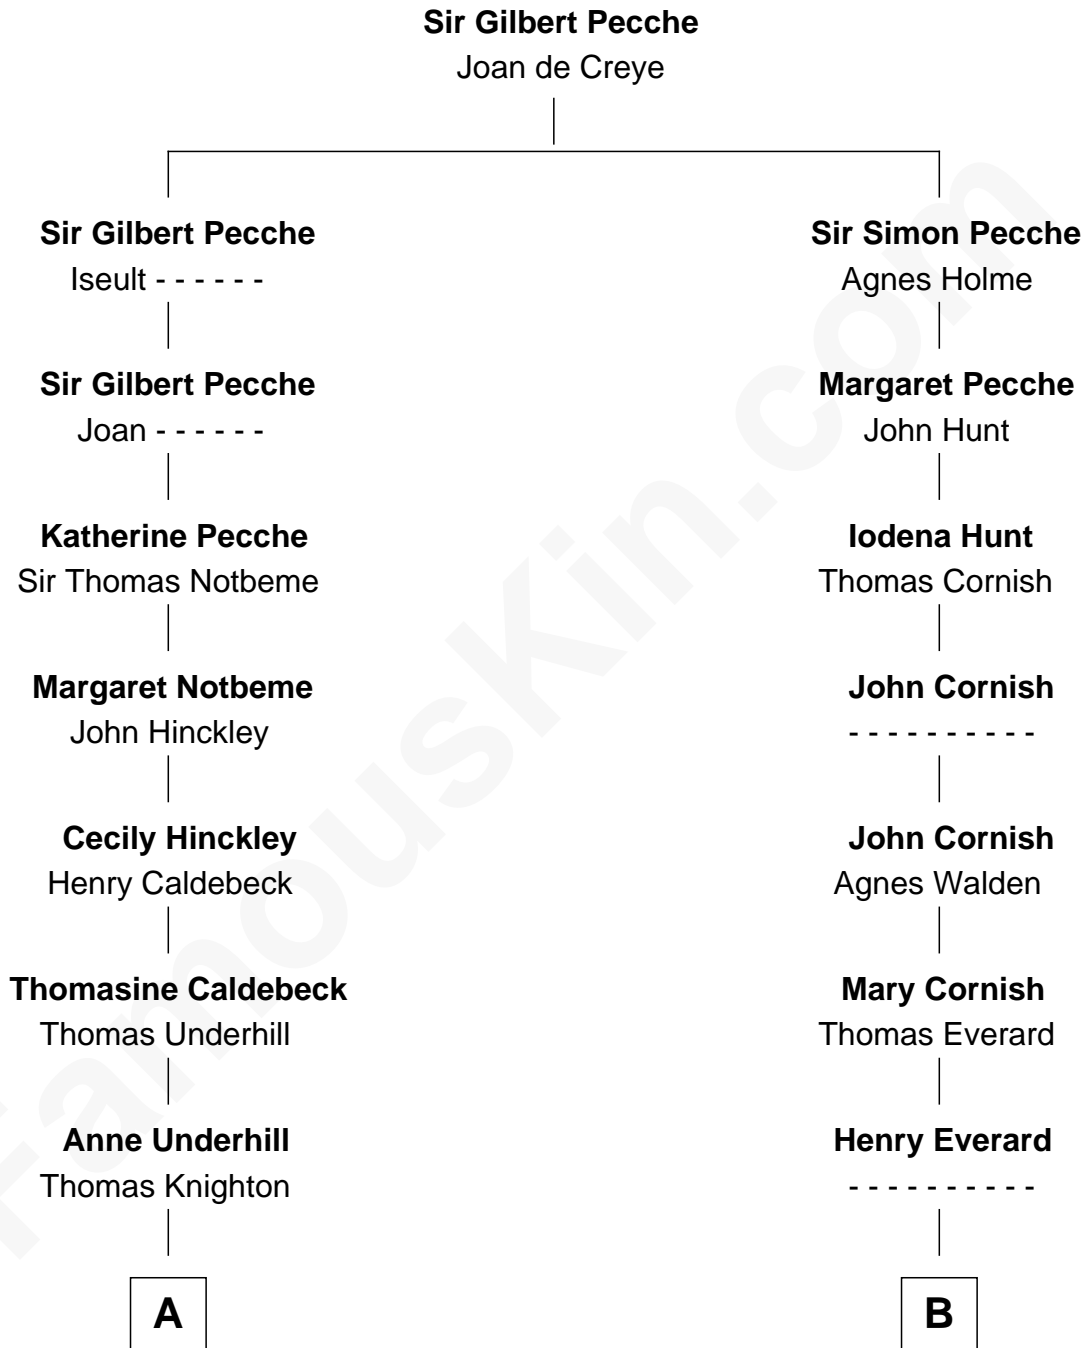

FamousKin.com
Relationship Chart of
Franklin D. Roosevelt
32nd U.S. President

19th cousin 2 times removed of
Bill Gates
Founder of Microsoft

C

Isaac Daniel Roosevelt
Mary Rebecca Aspinwall

James Roosevelt
Sara Delano

Franklin D. Roosevelt
32nd U.S. President

D

Louise Marie Woodworth
Thomas George Maxwell

James W. Maxwell
Belle Oakley

James Willard Maxwell
Adelle Thompson

Mary A. Maxwell
William Henry Gates

Bill Gates
Founder of Microsoft