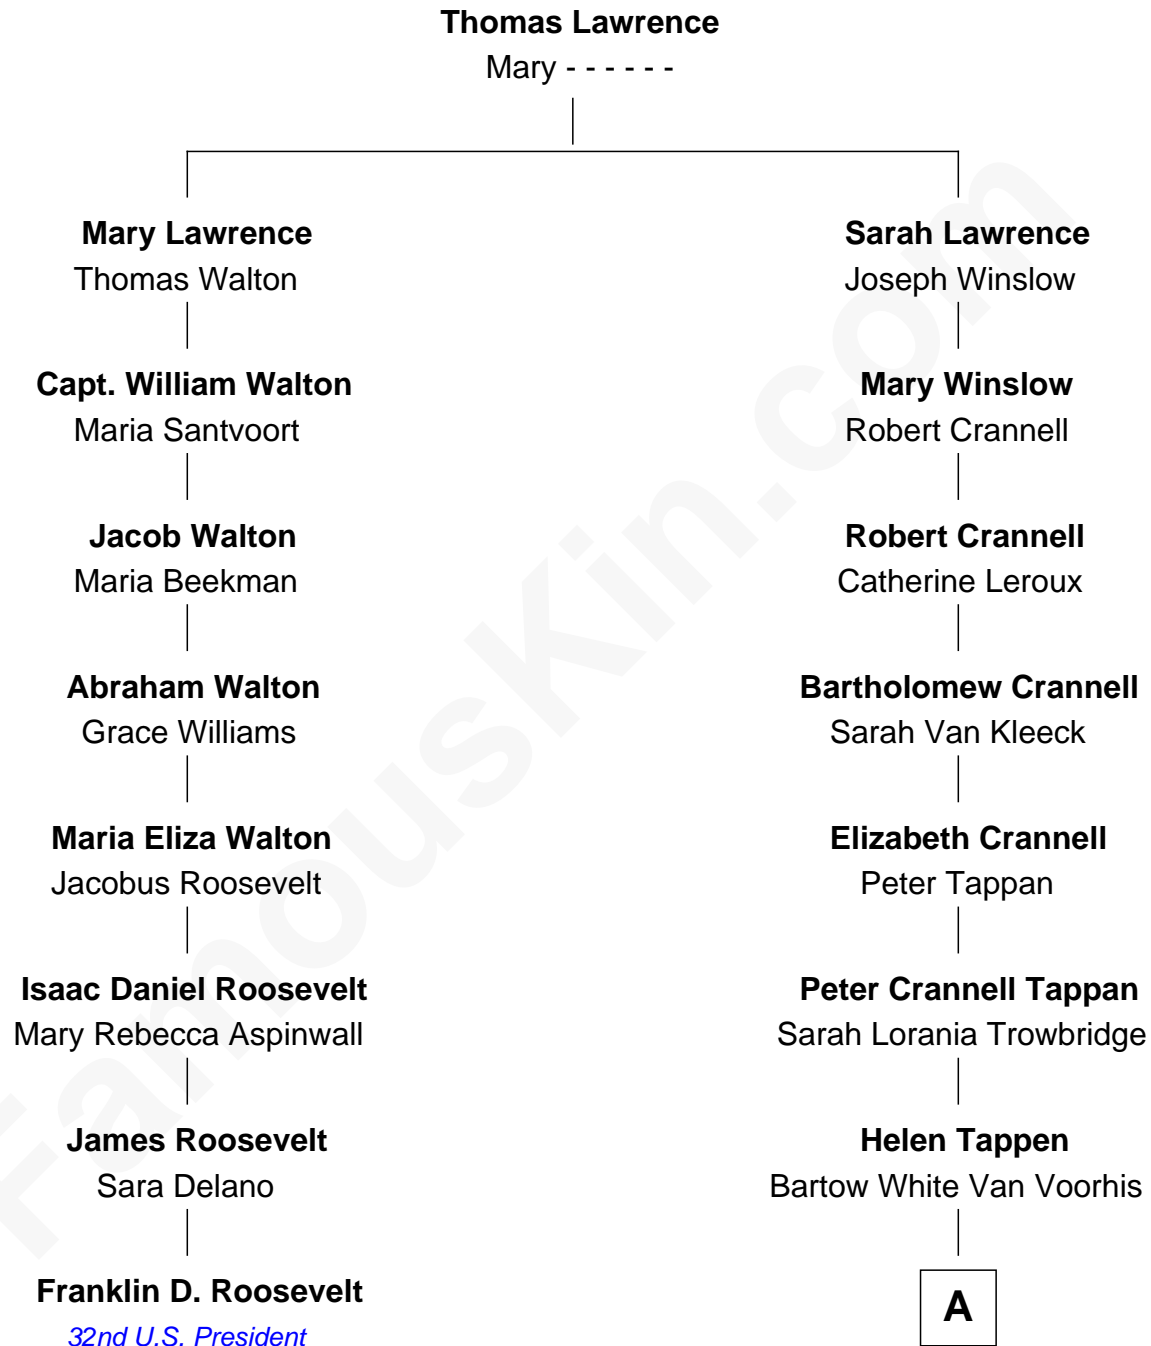

FamousKin.com
Relationship Chart of
Franklin D. Roosevelt
32nd U.S. President

7th cousin 3 times removed of
Howard Dean
79th Governor of Vermont

A

Helen Abby Van Voorhis

Thomas A. Maitland

James William Maitland

Sylvia Wigglesworth

Andrea Belden Maitland

Howard Brush Dean

Howard Dean

79th Governor of Vermont