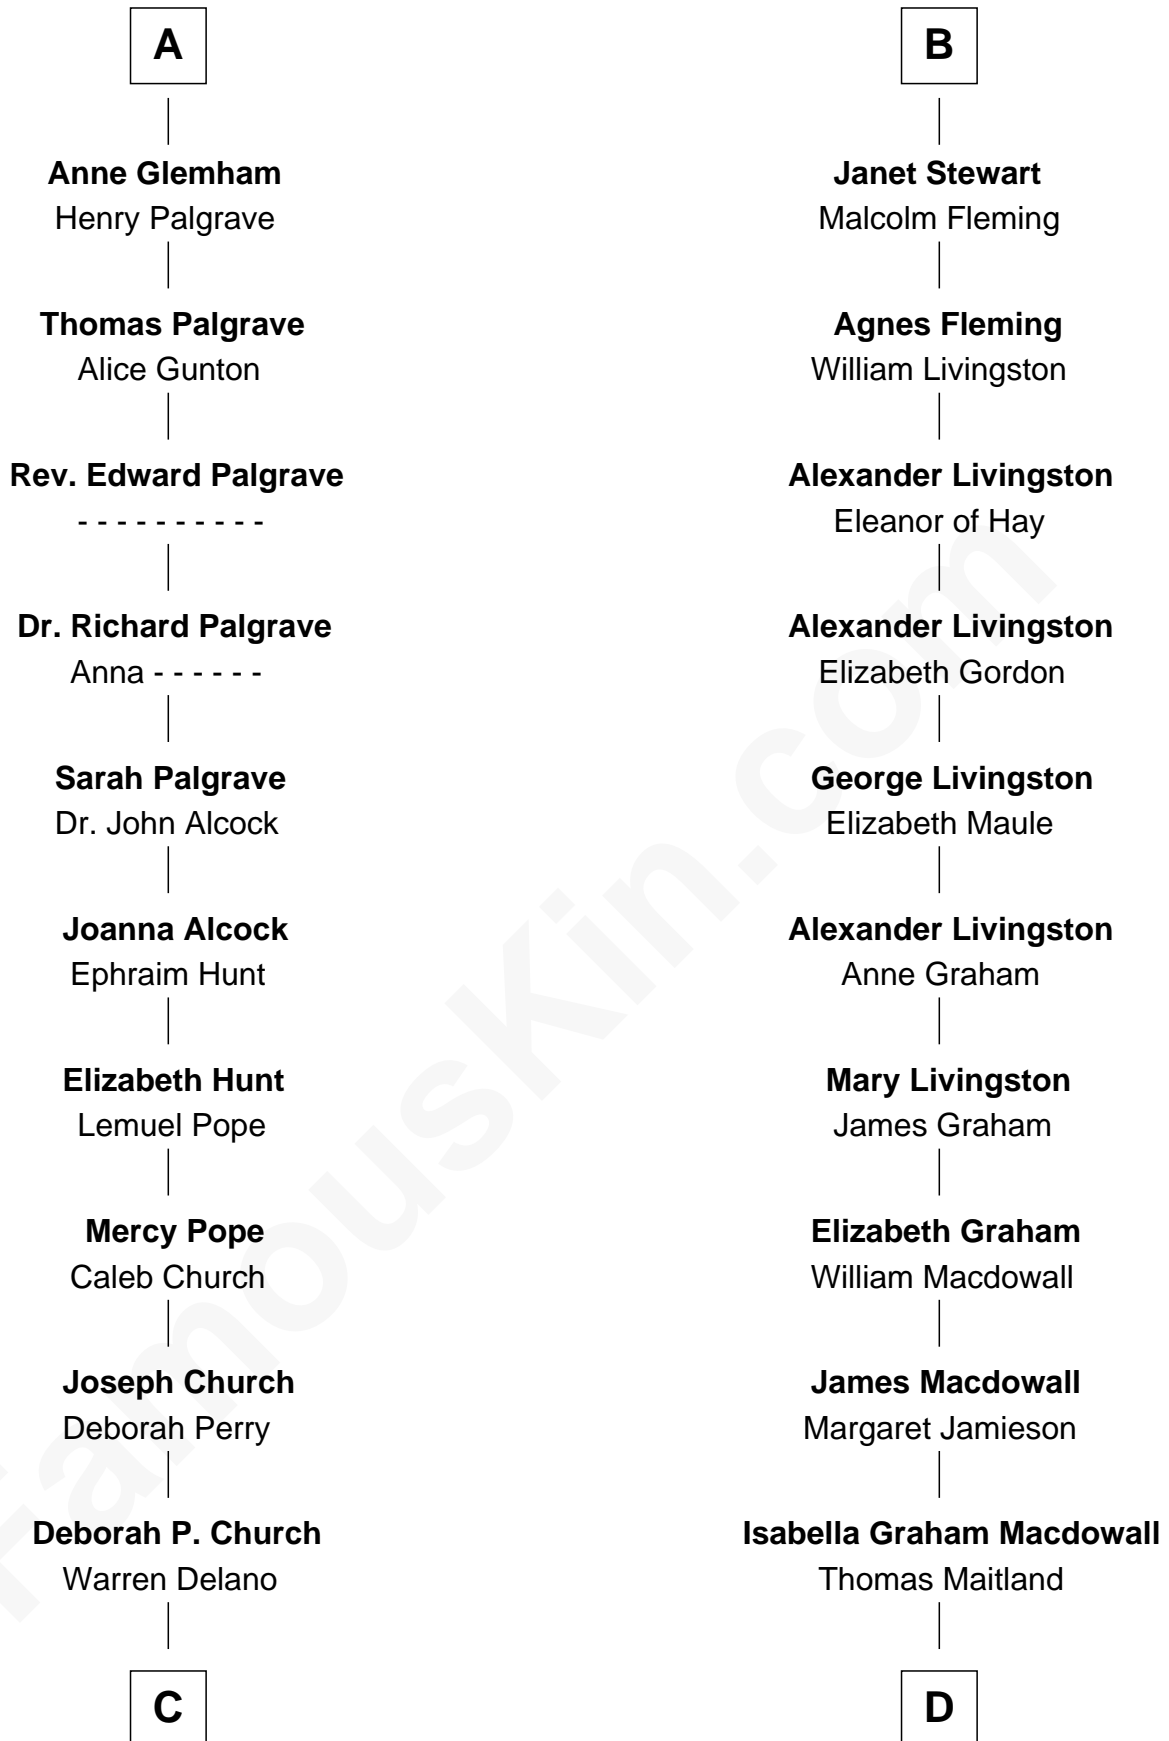

FamousKin.com
Relationship Chart of
Franklin D. Roosevelt
32nd U.S. President

19th cousin 2 times removed of
Howard Dean
79th Governor of Vermont

Sir Patrick de Chaworth
 Isabella de Beauchamp

C

Warren Delano
Catharine Robbins Lyman

Sara Delano
James Roosevelt

Franklin D. Roosevelt
32nd U.S. President

D

James William Maitland
Agnes Jane O'Reilly

Thomas A. Maitland
Helen Abby Van Voorhis

James William Maitland
Sylvia Wigglesworth

Andrea Belden Maitland
Howard Brush Dean