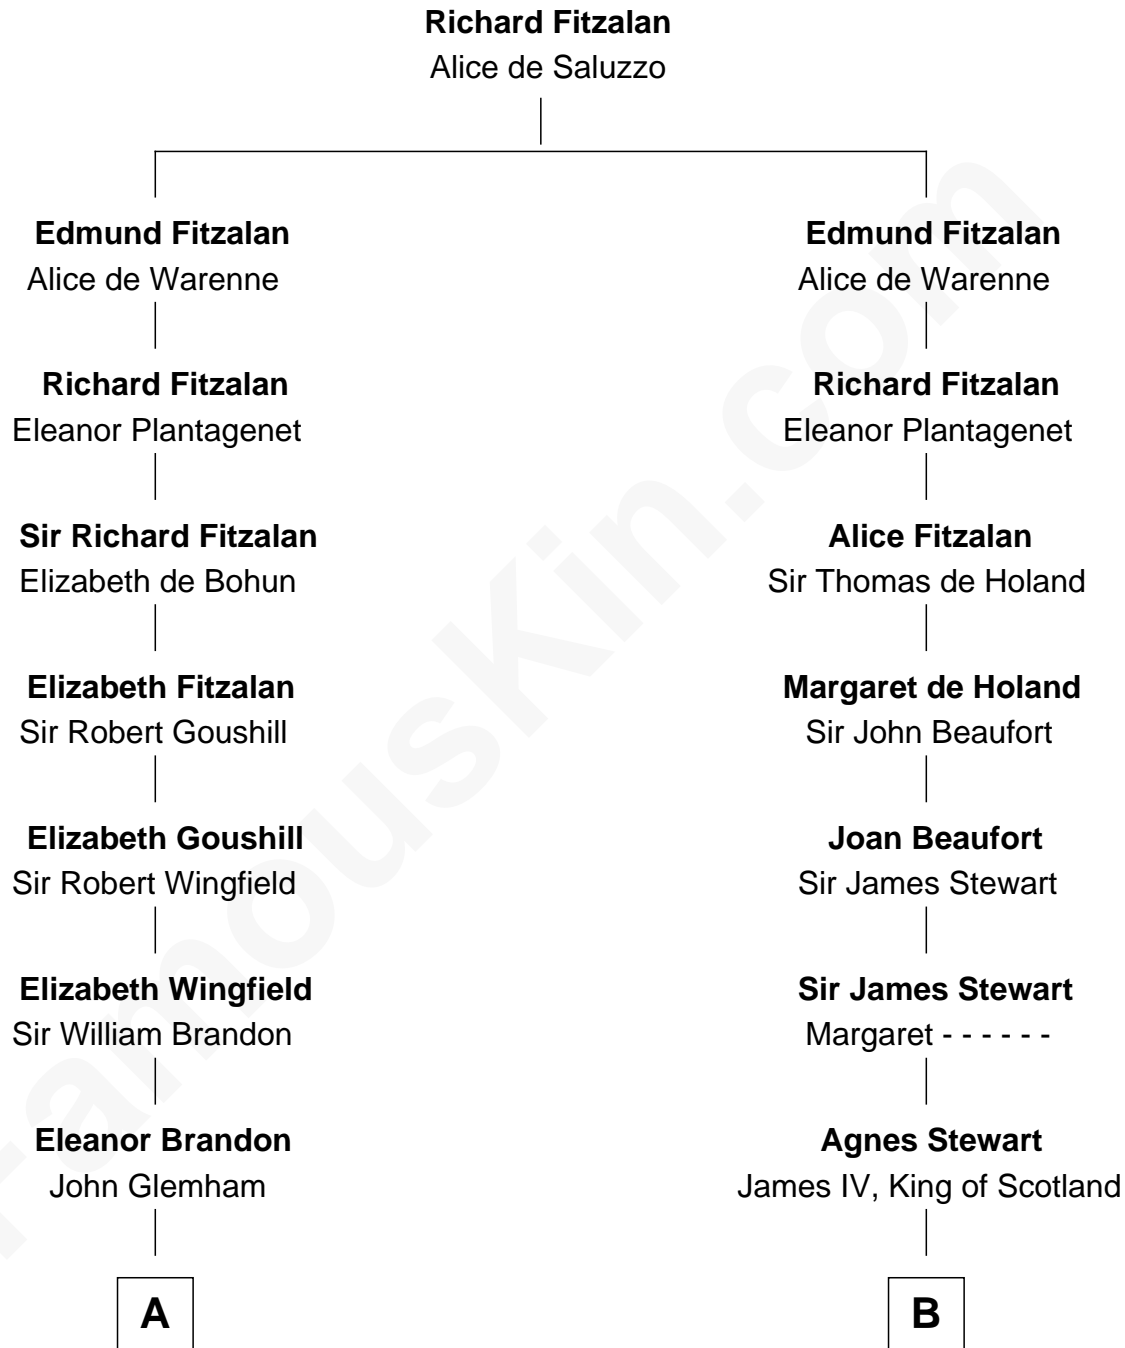

FamousKin.com
Relationship Chart of
Franklin D. Roosevelt
32nd U.S. President

19th cousin 2 times removed of
Howard Dean
79th Governor of Vermont

C

Warren Delano
Catharine Robbins Lyman

Sara Delano
James Roosevelt

Franklin D. Roosevelt
32nd U.S. President

D

James William Maitland
Agnes Jane O'Reilly

Thomas A. Maitland
Helen Abby Van Voorhis

James William Maitland
Sylvia Wigglesworth

Andrea Belden Maitland
Howard Brush Dean