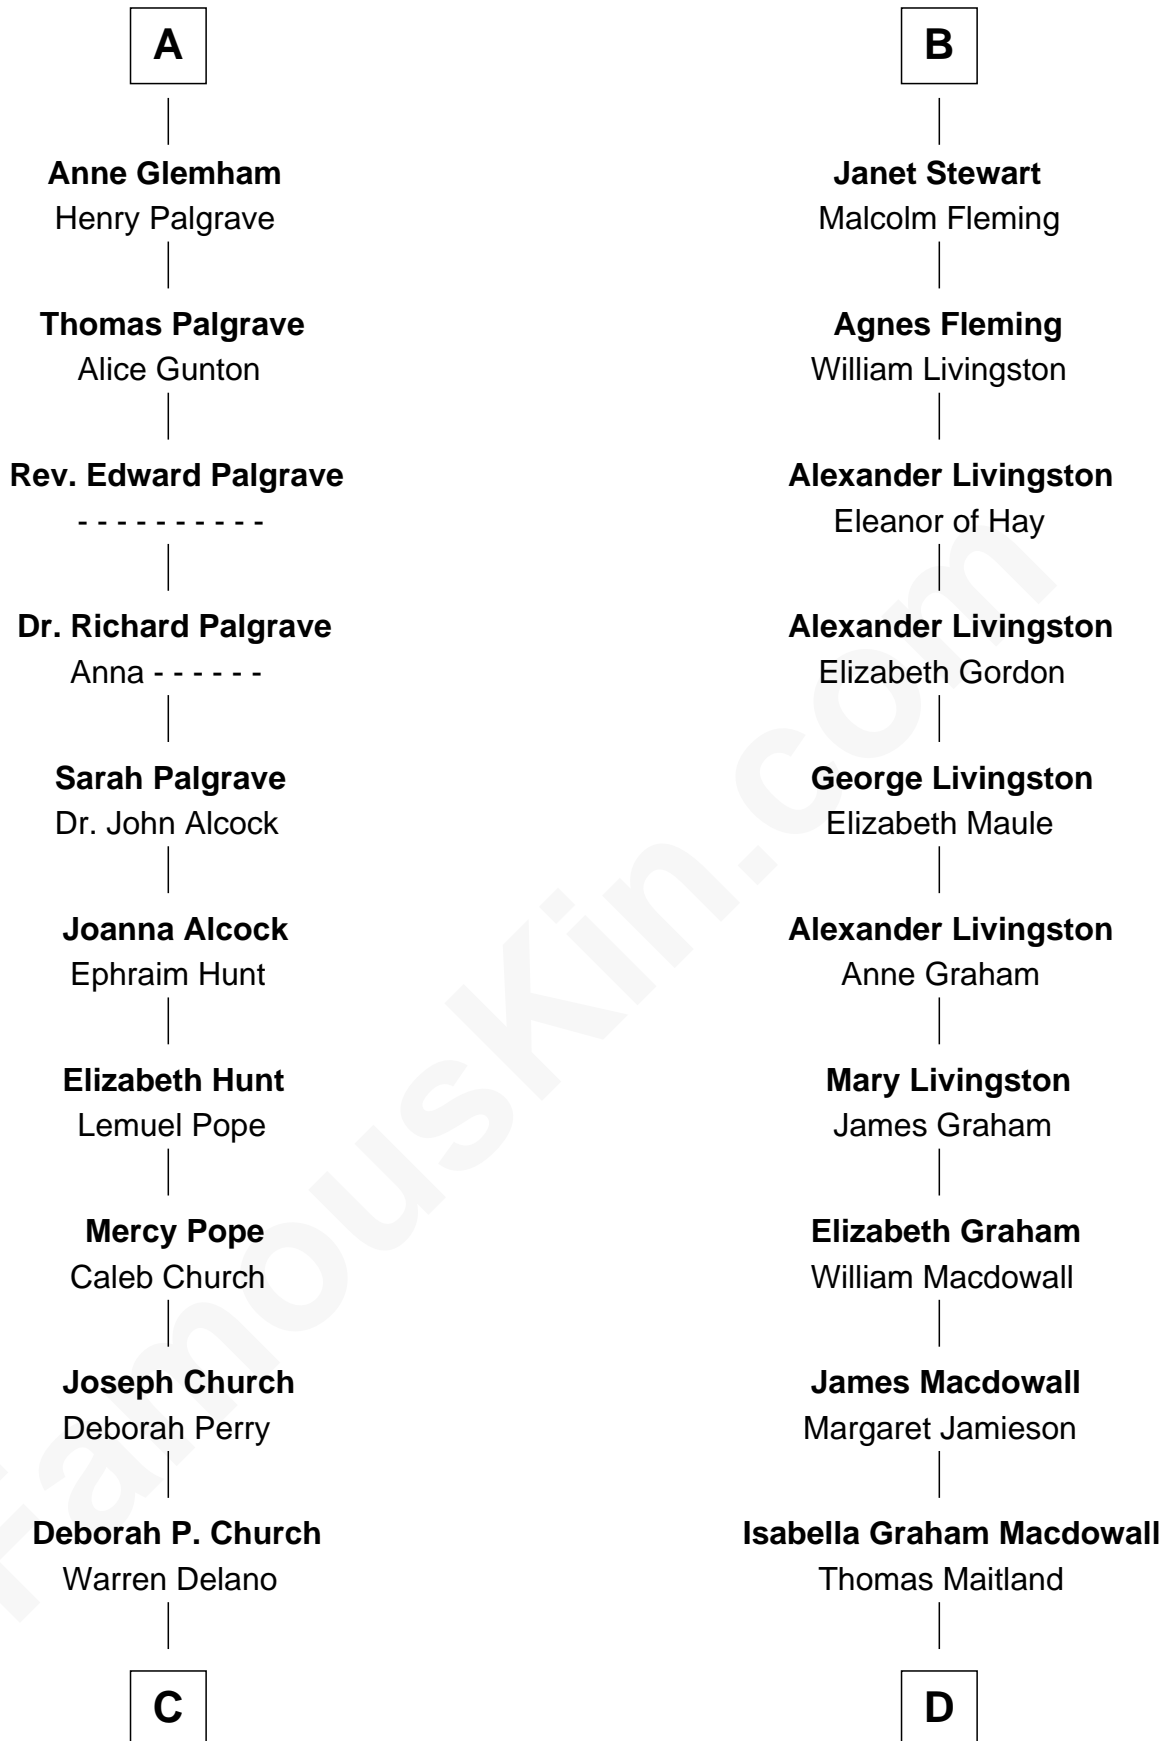

FamousKin.com
Relationship Chart of
Franklin D. Roosevelt
32nd U.S. President

19th cousin 2 times removed of
Howard Dean
79th Governor of Vermont

C

Warren Delano
Catharine Robbins Lyman

Sara Delano
James Roosevelt

Franklin D. Roosevelt
32nd U.S. President

D

James William Maitland
Agnes Jane O'Reilly

Thomas A. Maitland
Helen Abby Van Voorhis

James William Maitland
Sylvia Wigglesworth

Andrea Belden Maitland
Howard Brush Dean