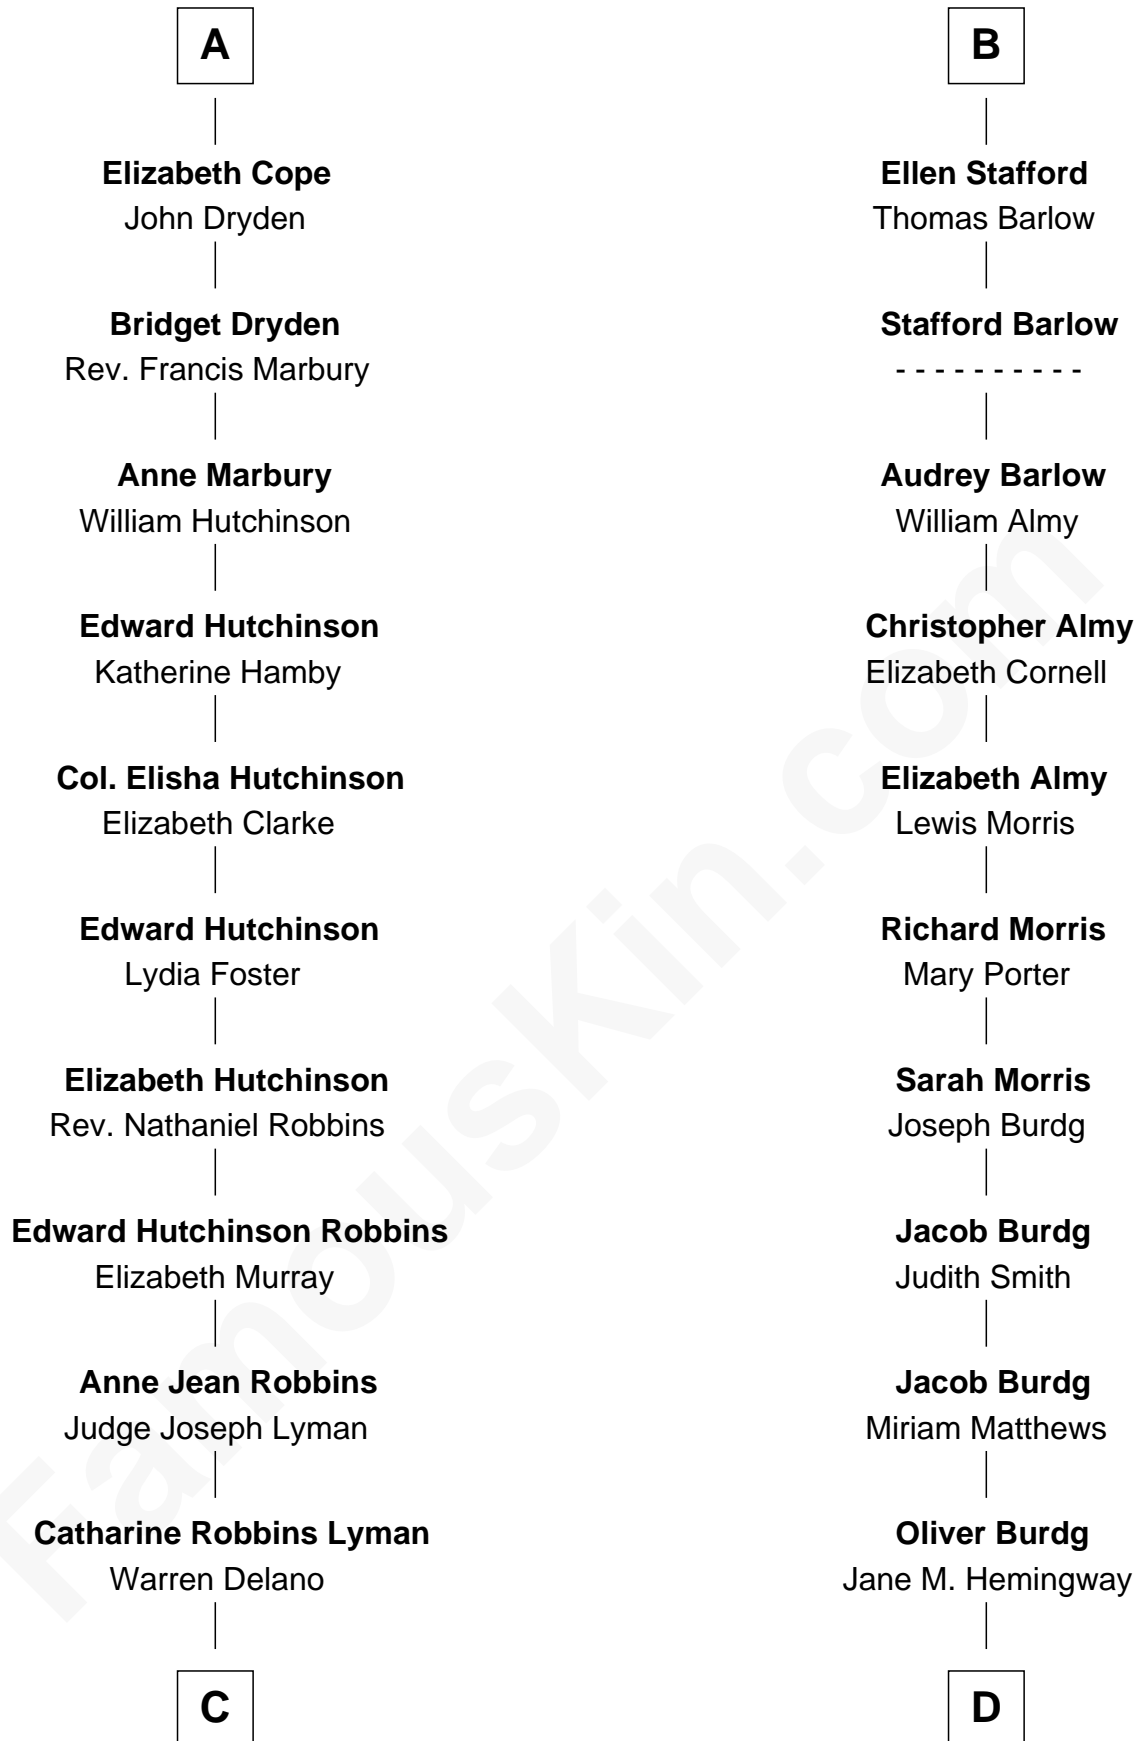

FamousKin.com
Relationship Chart of
Franklin D. Roosevelt
32nd U.S. President

18th cousin 1 time removed of
Richard Nixon
37th U.S. President

C

Sara Delano
James Roosevelt

Franklin D. Roosevelt
32nd U.S. President

D

Almira Park Burdg
Franklin Milhous

Hannah Milhous
Francis Anthony Nixon

Richard Nixon
37th U.S. President

FamousKin.com