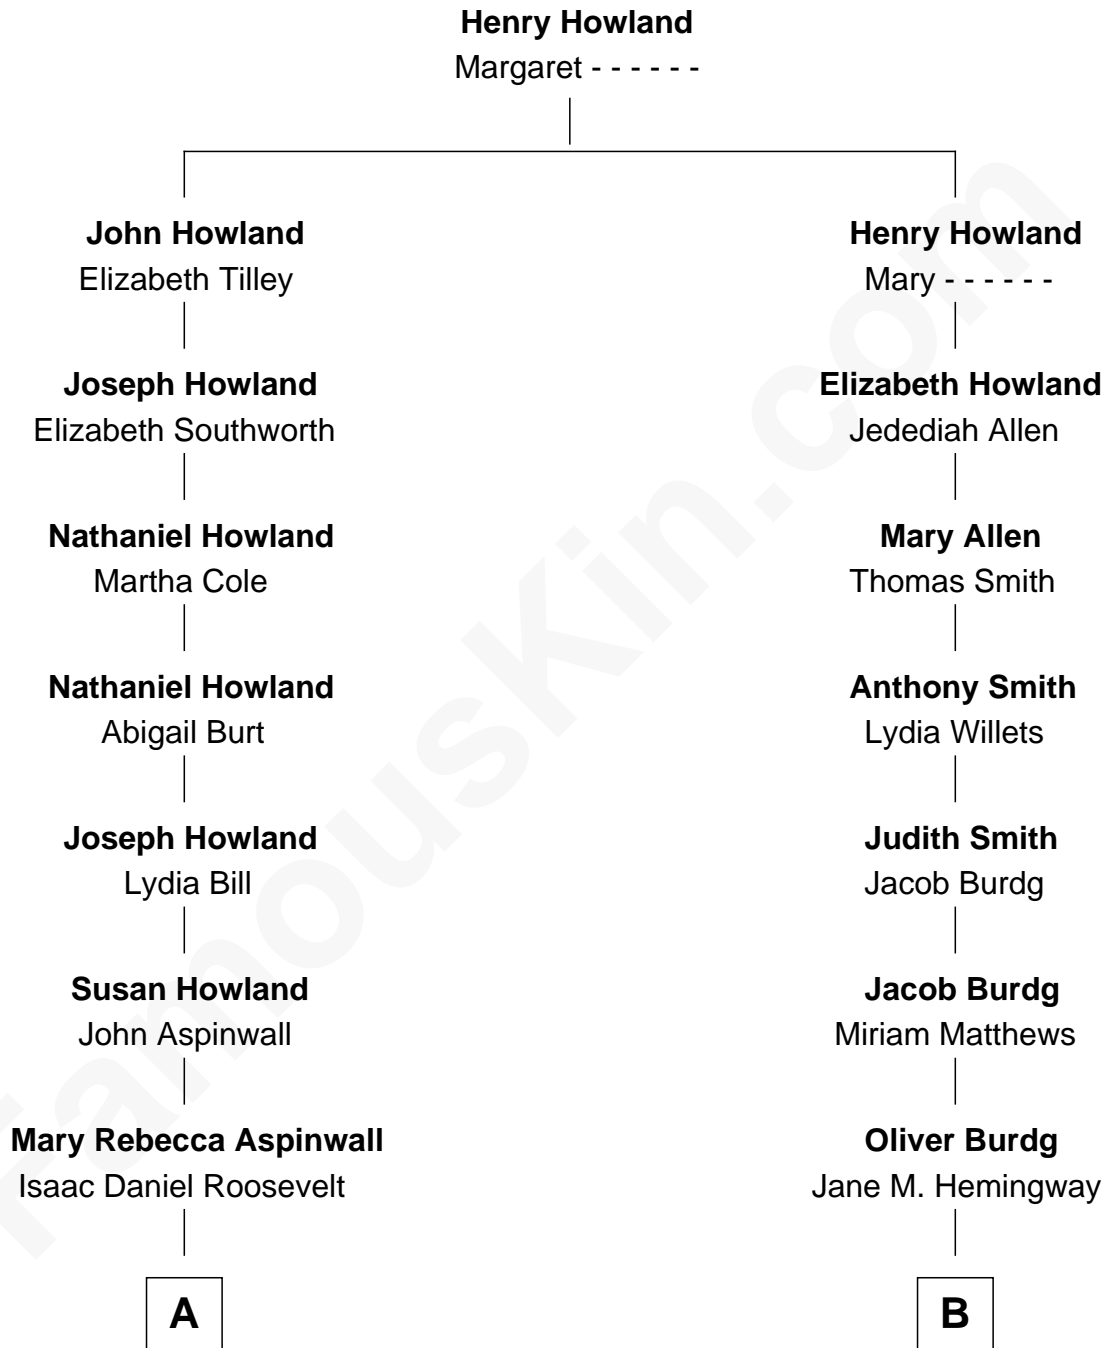

FamousKin.com
Relationship Chart of
Franklin D. Roosevelt
32nd U.S. President

8th cousin 1 time removed of
Richard Nixon
37th U.S. President

FamousKin.com