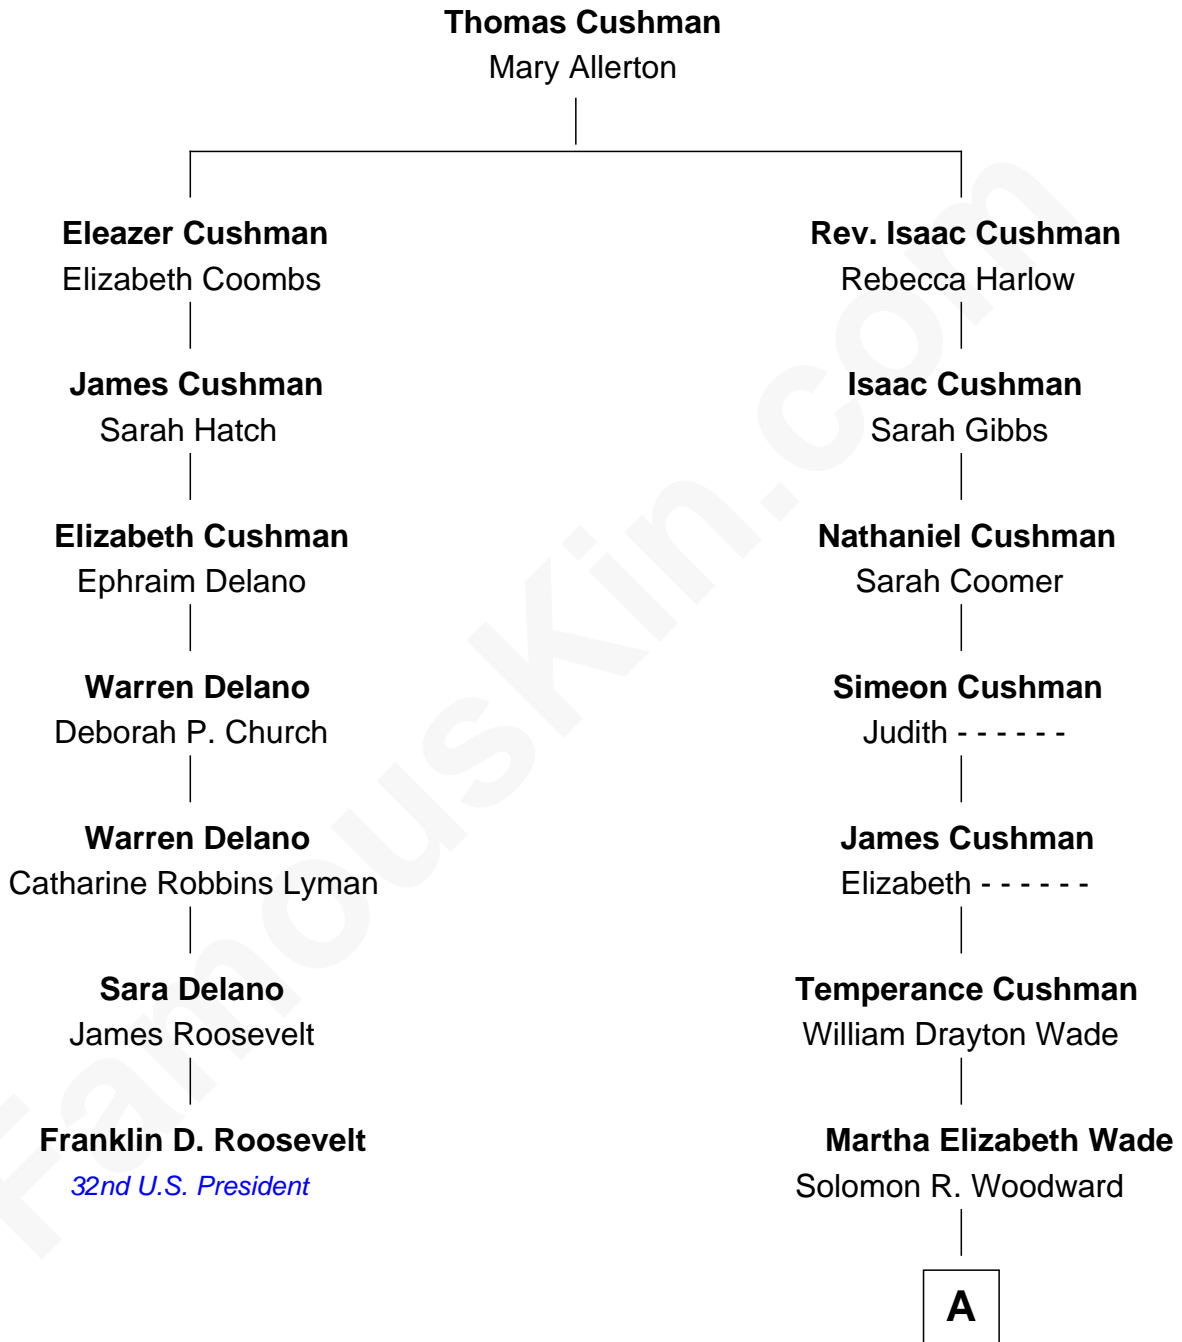

FamousKin.com
Relationship Chart of
Franklin D. Roosevelt
32nd U.S. President

6th cousin 3 times removed of
Joanne Woodward
Movie Actress

A

—
Wade Woodward
Minnie Waunita Verdery

—
Wade Woodward
Elinor Gasque Trimmier