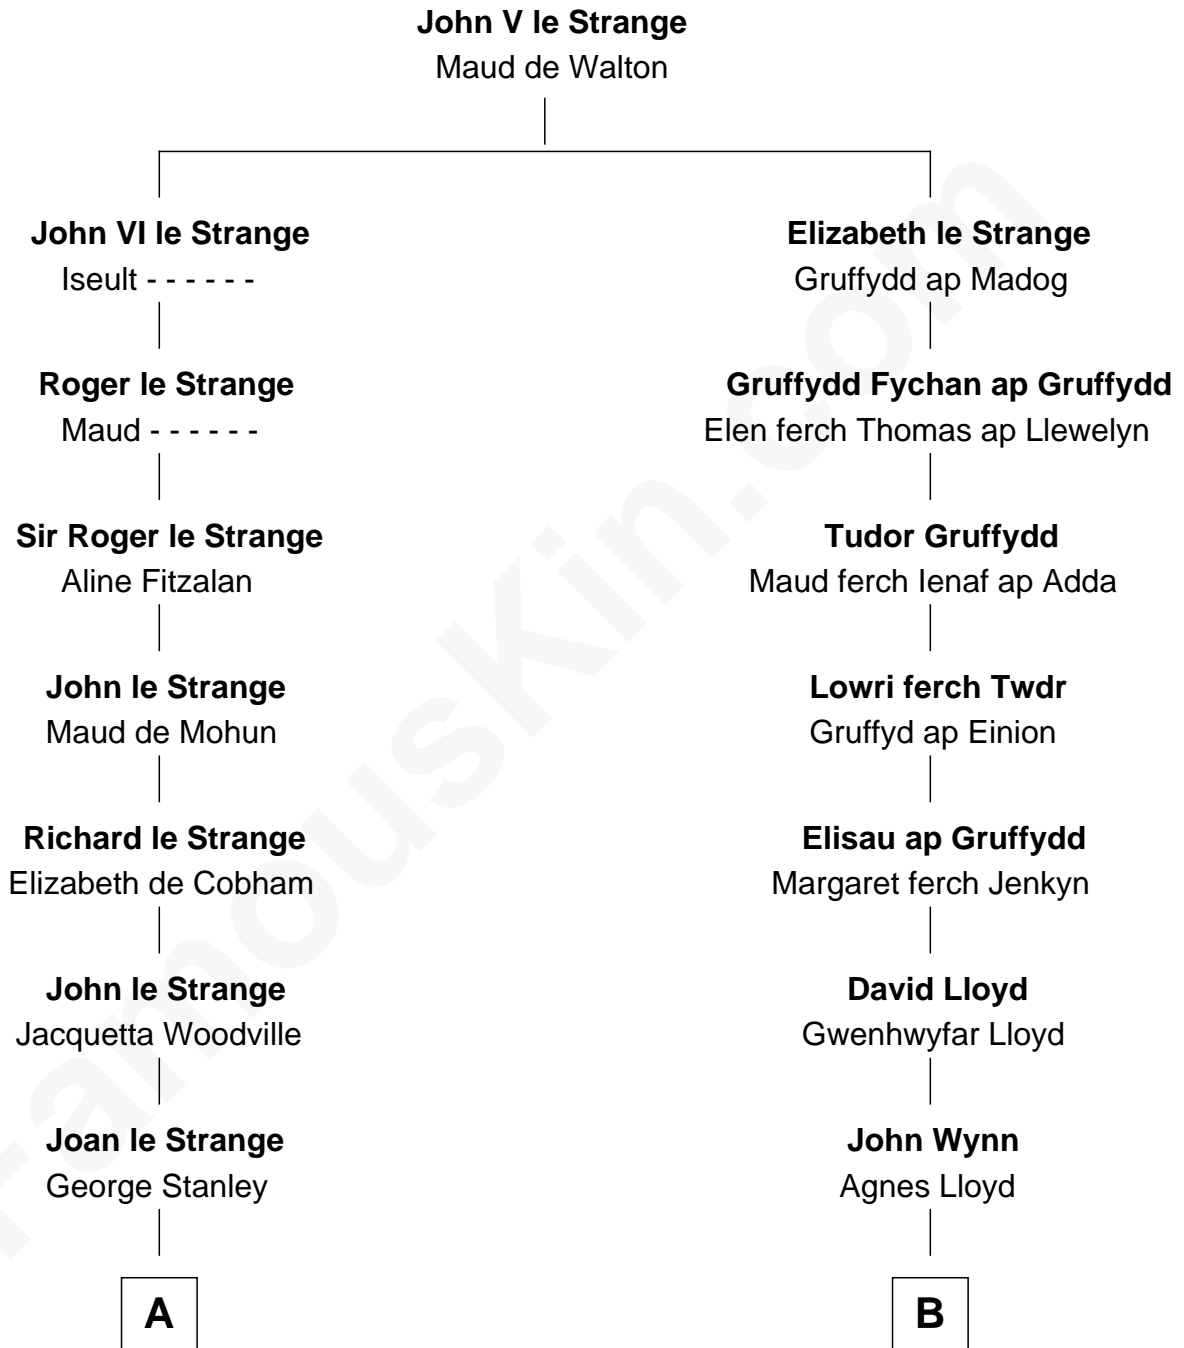

FamousKin.com
Relationship Chart of
Franklin D. Roosevelt
32nd U.S. President

18th cousin 3 times removed of
Humphrey Bogart
Movie Actor

C

Rebecca Smith

John Aspinwall

John Aspinwall

Susan Howland

Mary Rebecca Aspinwall

Isaac Daniel Roosevelt

James Roosevelt

Sara Delano

Franklin D. Roosevelt

32nd U.S. President

D

Maud Humphrey

Dr. Belmont Deforest Bogart