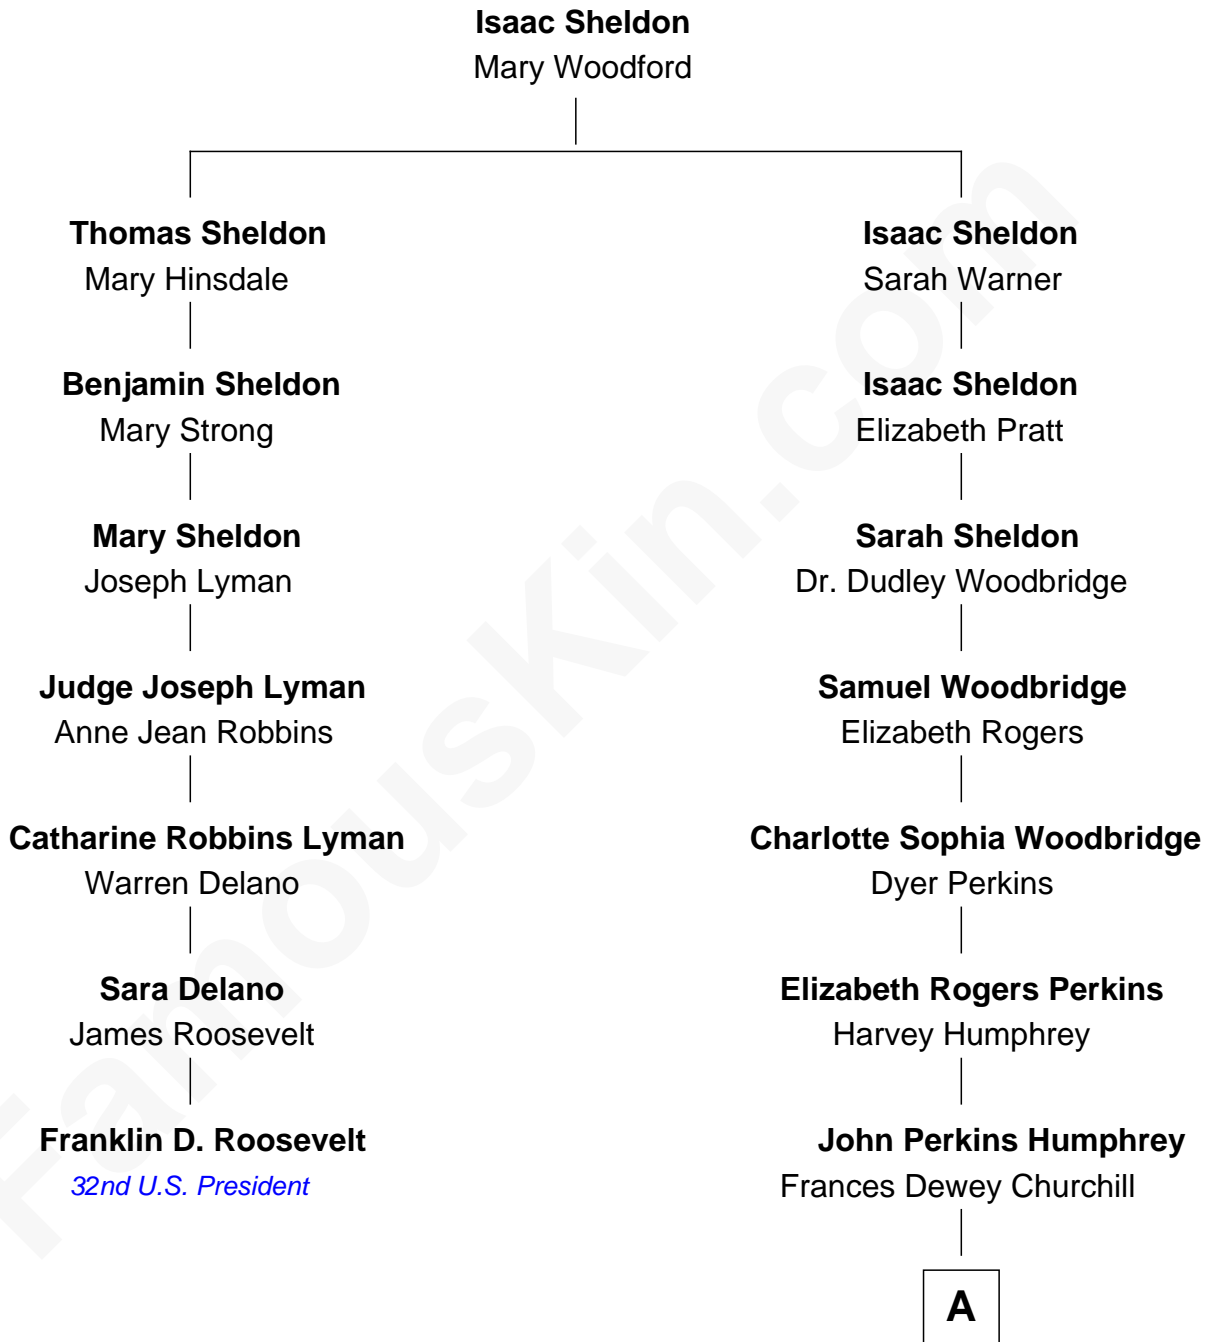

FamousKin.com
Relationship Chart of
Franklin D. Roosevelt
32nd U.S. President

6th cousin 2 times removed of
Humphrey Bogart
Movie Actor

A

—
Maud Humphrey

Dr. Belmont Deforest Bogart

—
Humphrey Bogart

Movie Actor

FamousKin.com