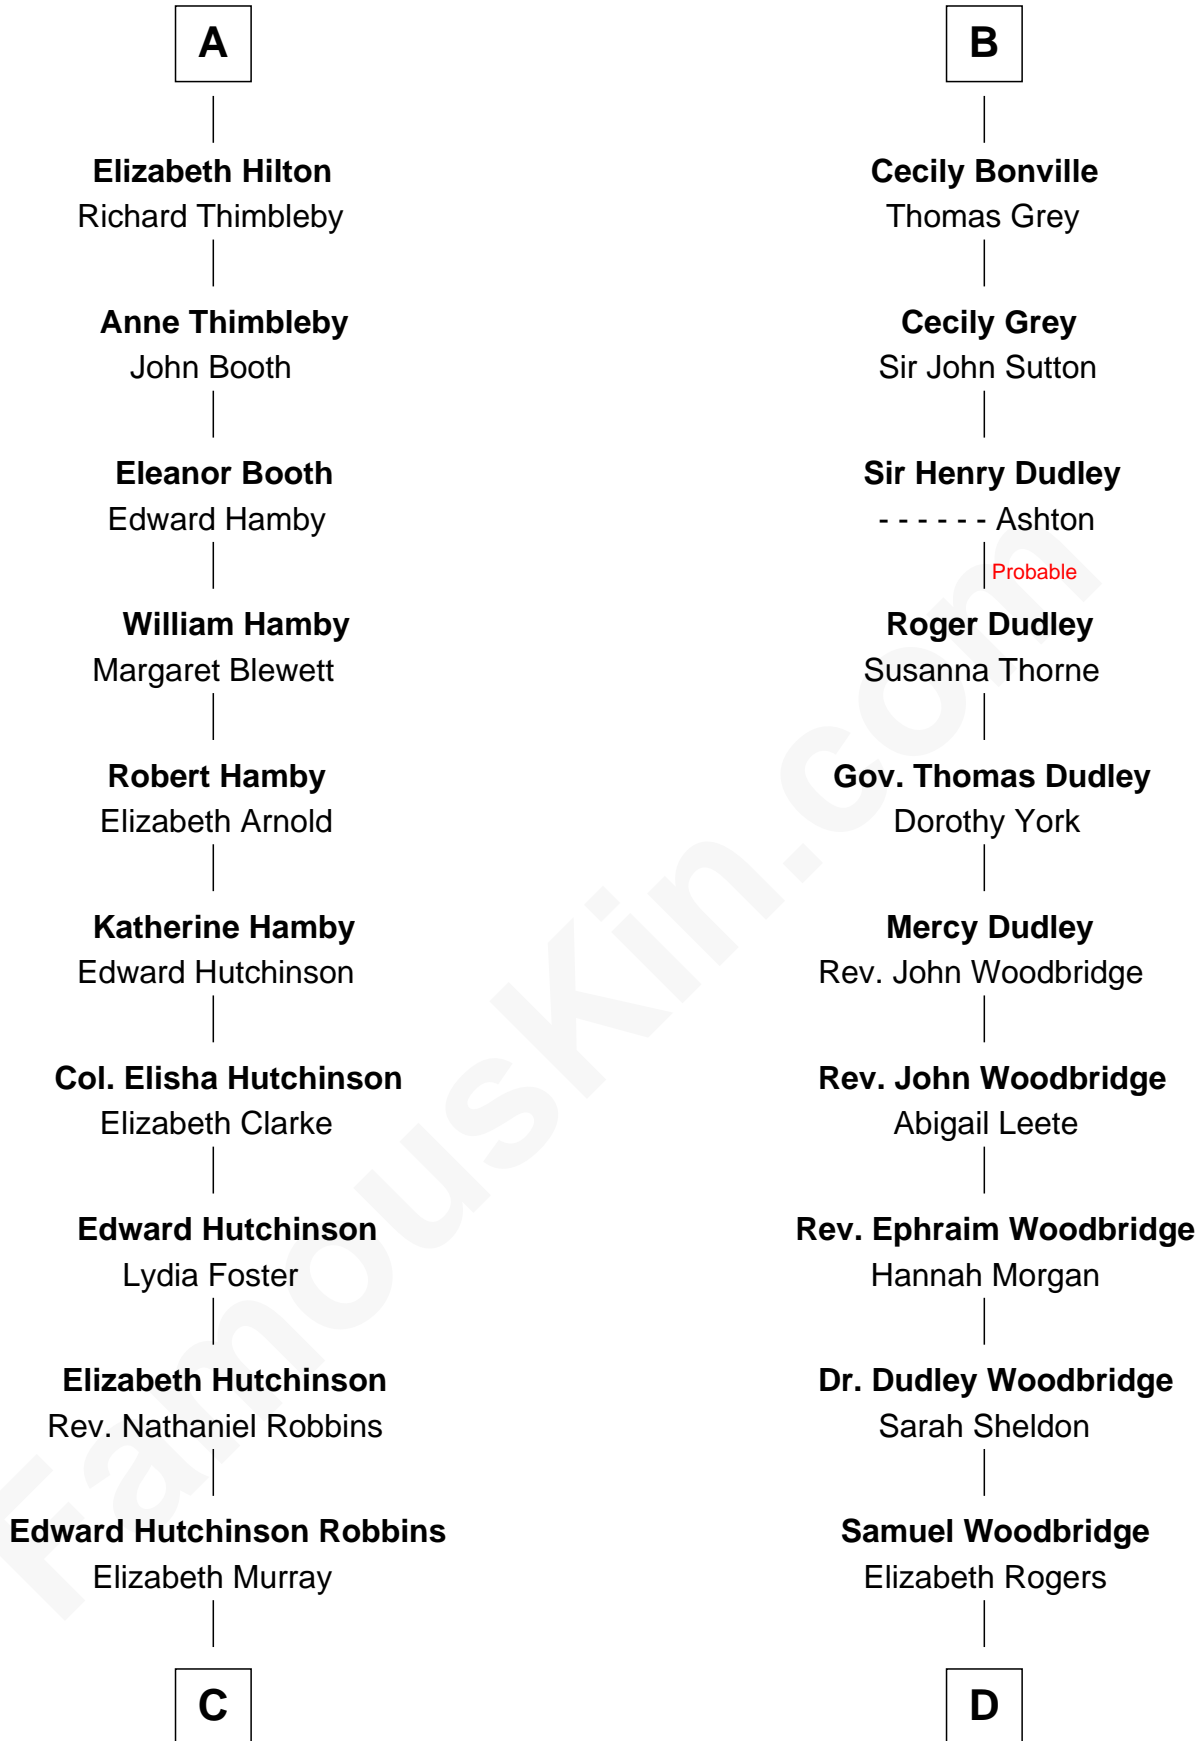

FamousKin.com
Relationship Chart of
Franklin D. Roosevelt
32nd U.S. President

20th cousin 1 time removed of
Humphrey Bogart
Movie Actor

Sir Robert de Ros
 Isabel de Aubeney

C

Anne Jean Robbins
Judge Joseph Lyman

Catharine Robbins Lyman
Warren Delano

Sara Delano
James Roosevelt

Franklin D. Roosevelt
32nd U.S. President

D

Charlotte Sophia Woodbridge
Dyer Perkins

Elizabeth Rogers Perkins
Harvey Humphrey

John Perkins Humphrey
Frances Dewey Churchill