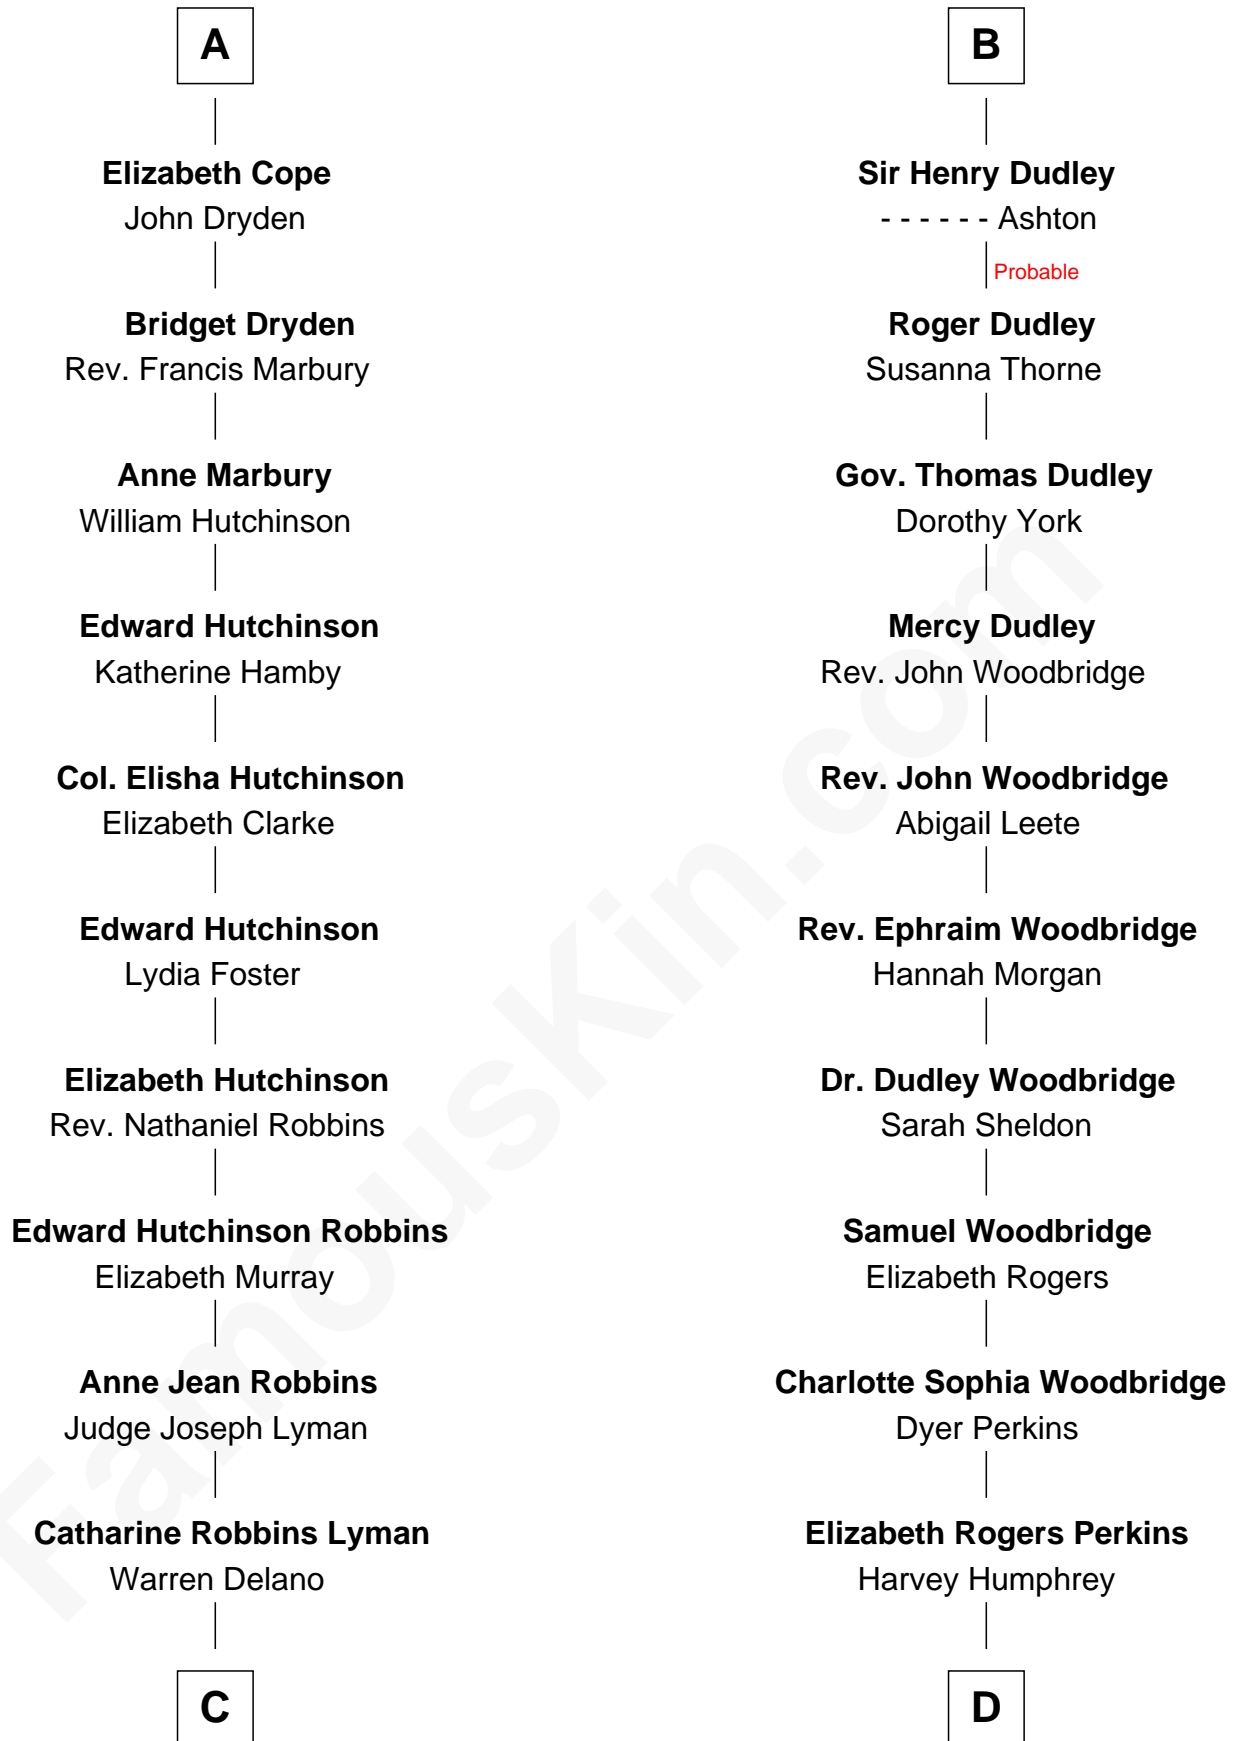

FamousKin.com
Relationship Chart of
Franklin D. Roosevelt
32nd U.S. President

18th cousin 1 time removed of
Humphrey Bogart
Movie Actor

C

Sara Delano
James Roosevelt

Franklin D. Roosevelt
32nd U.S. President

D

John Perkins Humphrey
Frances Dewey Churchill

Maud Humphrey
Dr. Belmont Deforest Bogart

Humphrey Bogart
Movie Actor

FamousKin.com