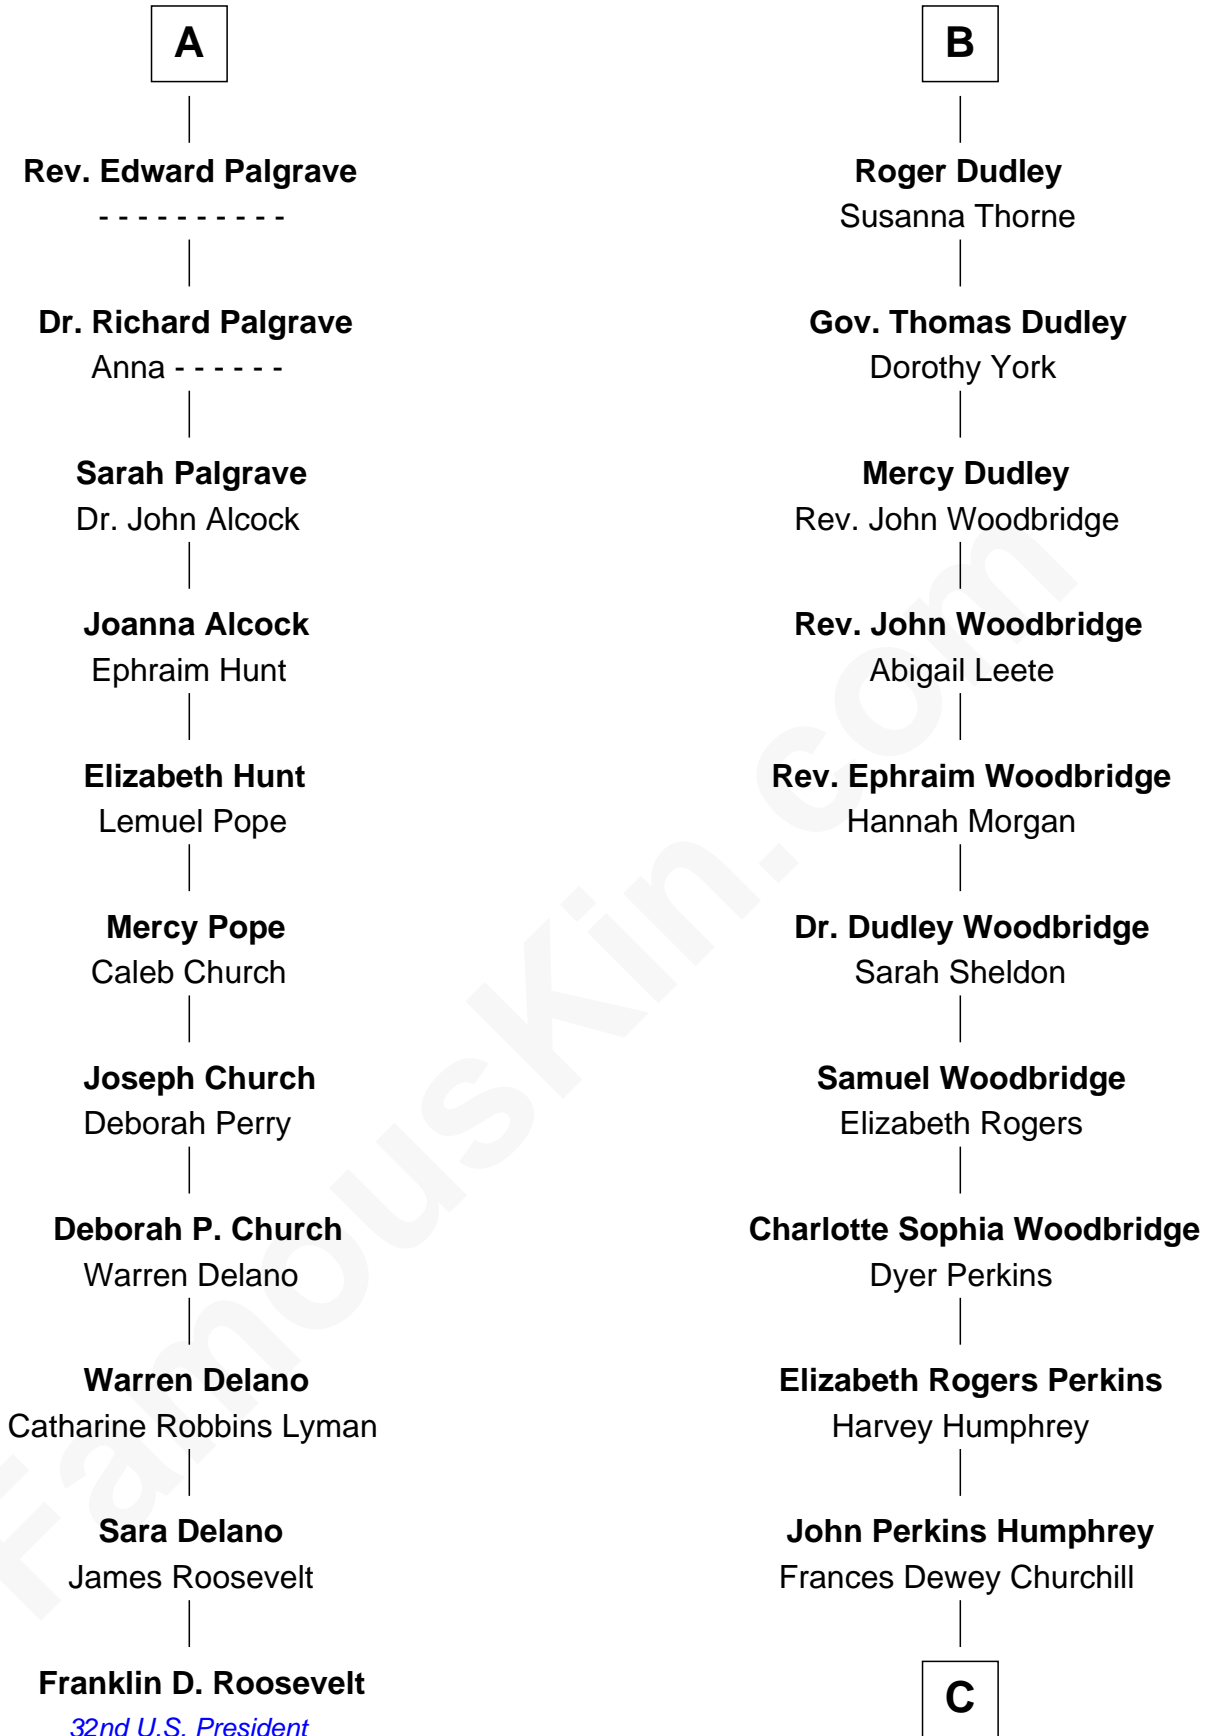

FamousKin.com
Relationship Chart of
Franklin D. Roosevelt
32nd U.S. President

17th cousin 1 time removed of
Humphrey Bogart
Movie Actor

C

Maud Humphrey

Dr. Belmont Deforest Bogart

Humphrey Bogart

Movie Actor

FamousKin.com