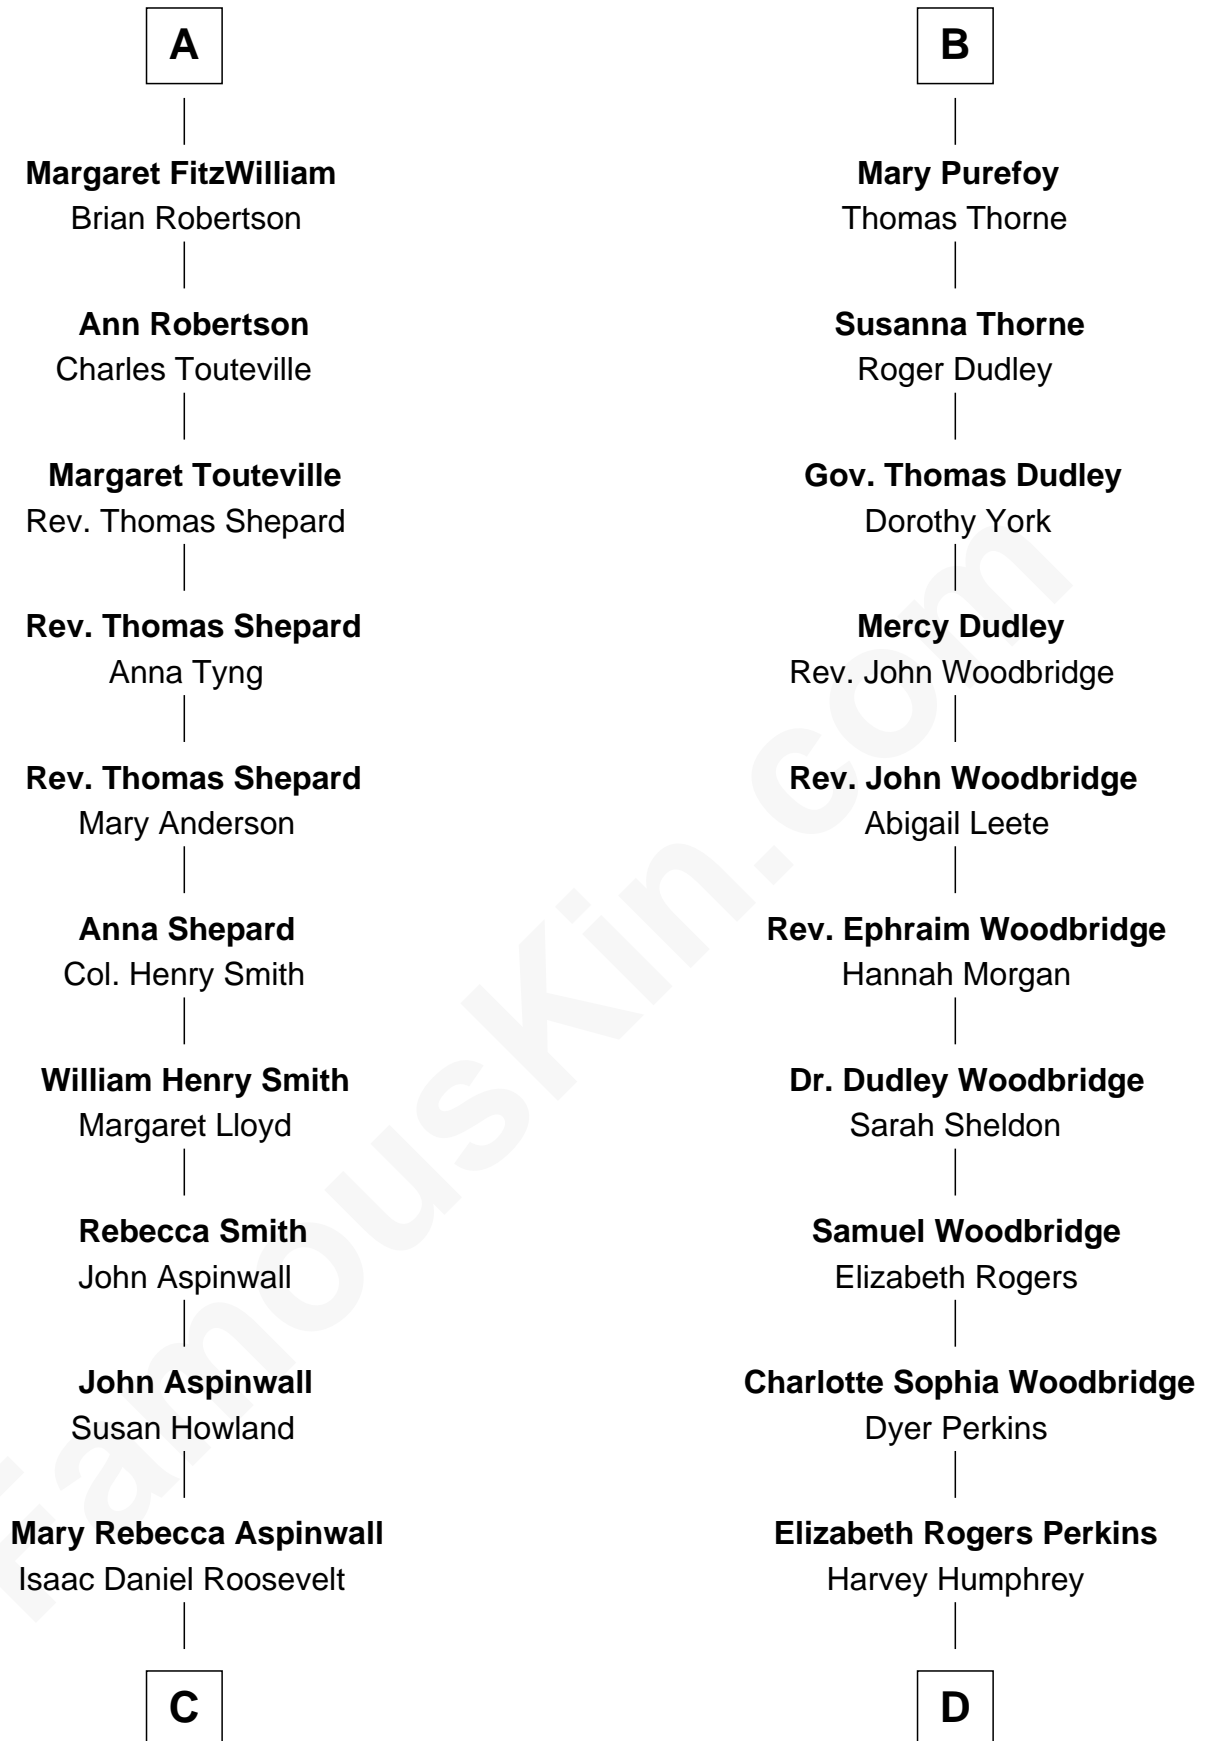

FamousKin.com
Relationship Chart of
Franklin D. Roosevelt
32nd U.S. President

18th cousin 1 time removed of
Humphrey Bogart
Movie Actor

Sir John Marmion
Maud de Furnival

C

James Roosevelt

Sara Delano

Franklin D. Roosevelt