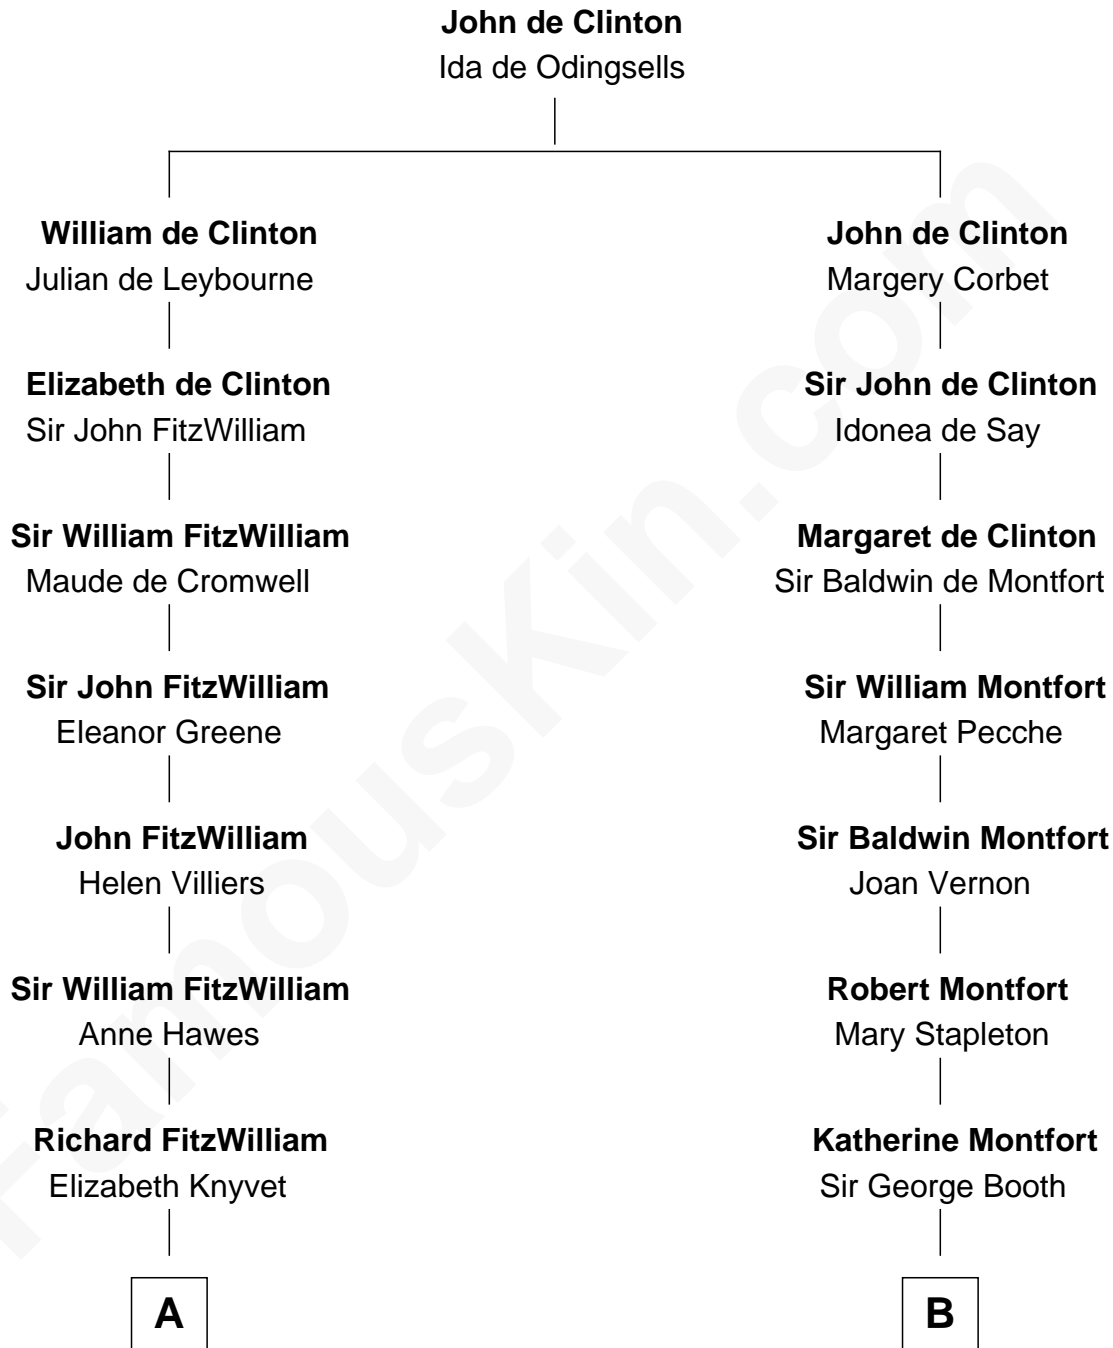

FamousKin.com
Relationship Chart of
Franklin D. Roosevelt
32nd U.S. President

18th cousin 3 times removed of
Humphrey Bogart
Movie Actor

C

James Roosevelt

Sara Delano

Franklin D. Roosevelt

32nd U.S. President

D

Rachel Doud

Jonathan Humphrey

Harvey Humphrey

Elizabeth Rogers Perkins

John Perkins Humphrey

Frances Dewey Churchill

Maud Humphrey