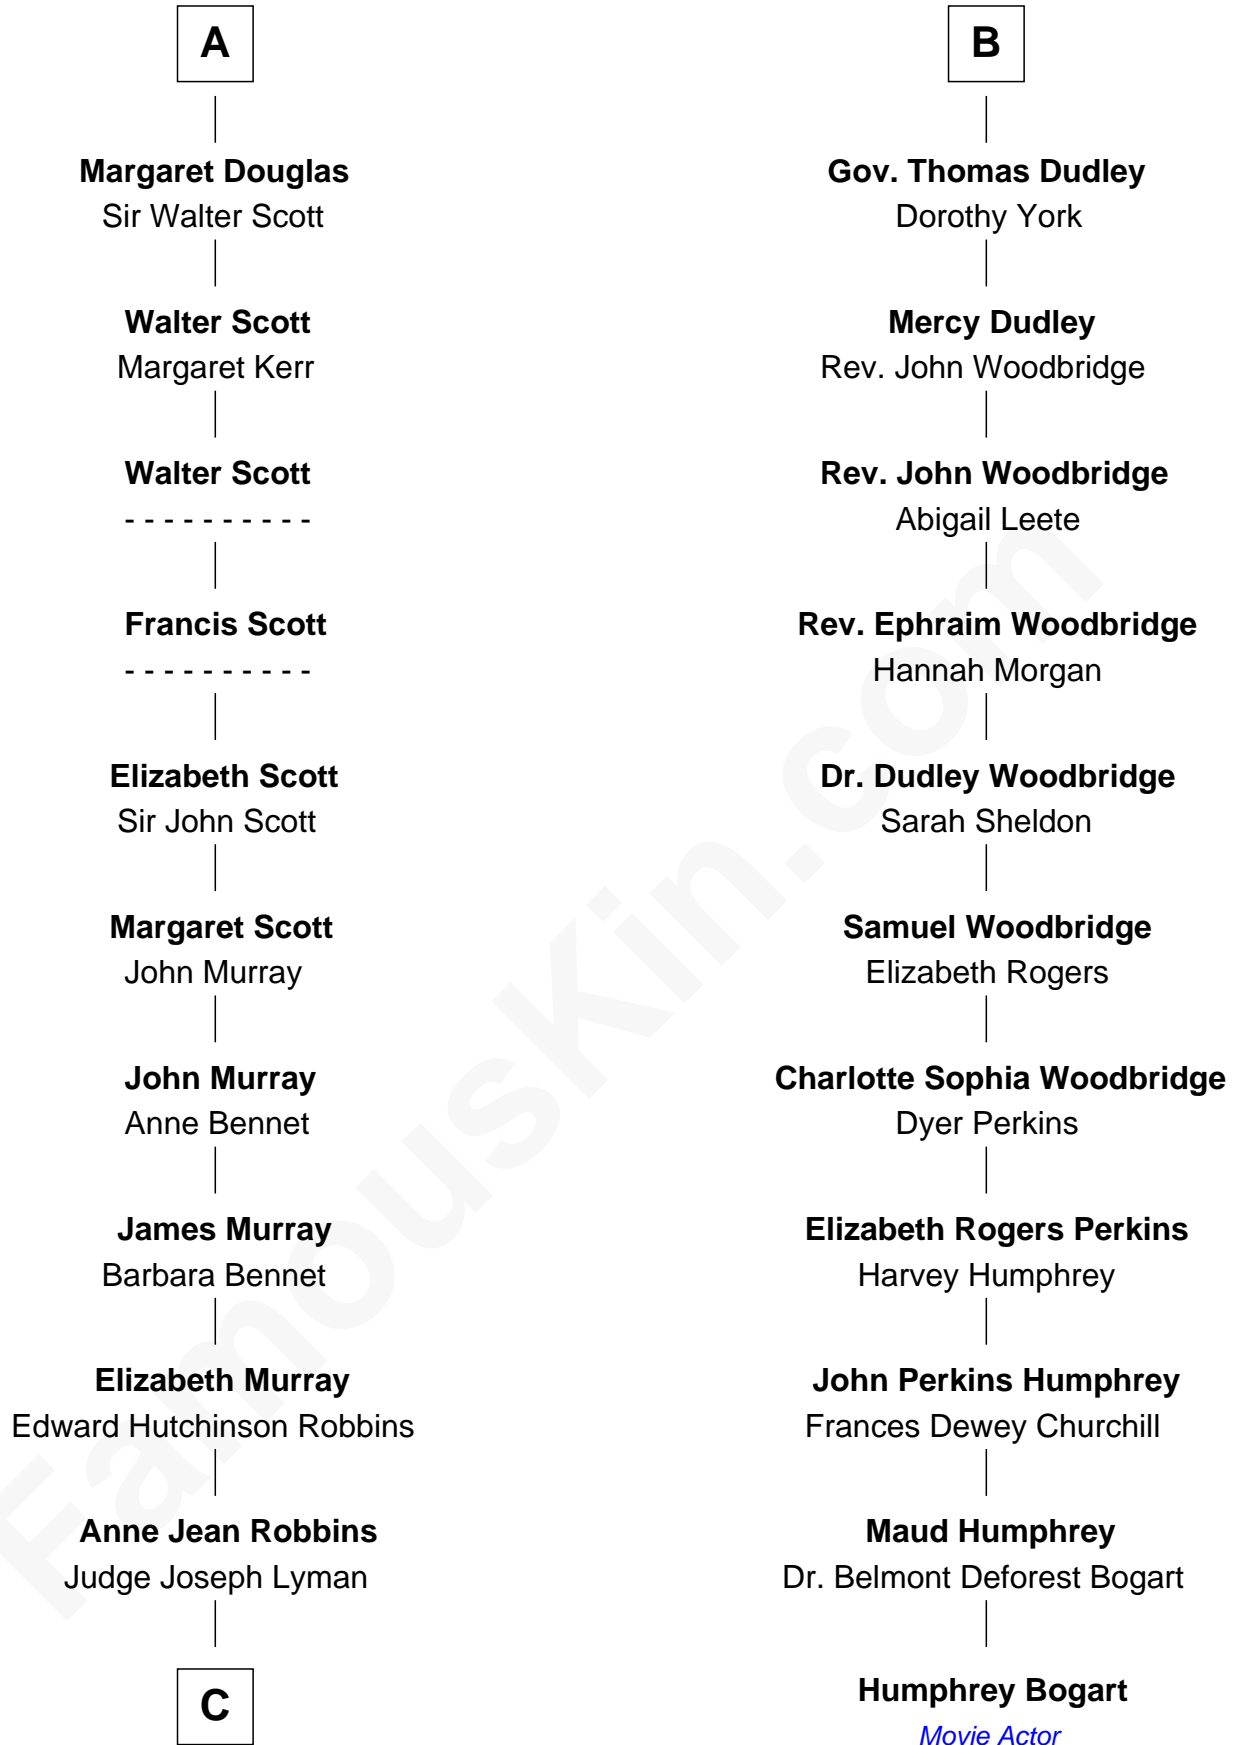

FamousKin.com
Relationship Chart of
Franklin D. Roosevelt
32nd U.S. President

17th cousin 2 times removed of
Humphrey Bogart
Movie Actor

Sir Thomas de Holand
 Alice Fitzalan

C

—
Catharine Robbins Lyman

Warren Delano

—
Sara Delano

James Roosevelt

—
Franklin D. Roosevelt

32nd U.S. President

FamousKin.com